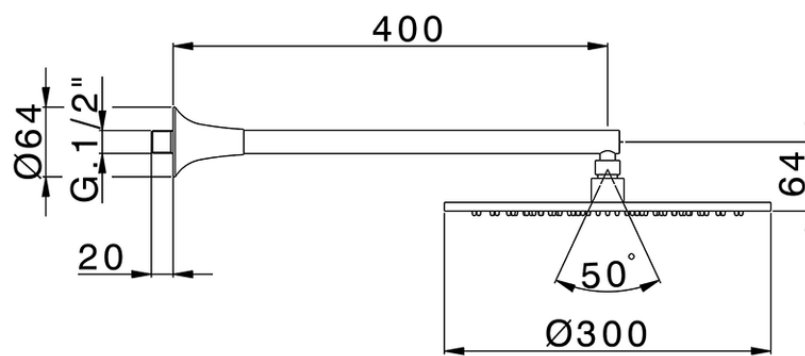

**Shower arm with showerhead VITA\_VI013190**

VI013190

<https://en.cisal.it/shower-arm-with-showerhead-vita-vi013190>

2026-06-04