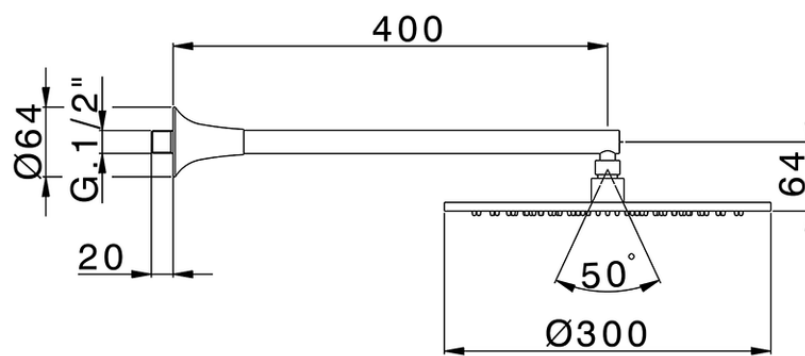

Shower arm with showerhead VITA_VI013190

VI013190

<https://en.cisal.it/shower-arm-with-showerhead-vita-vi013190>

2026-04-24