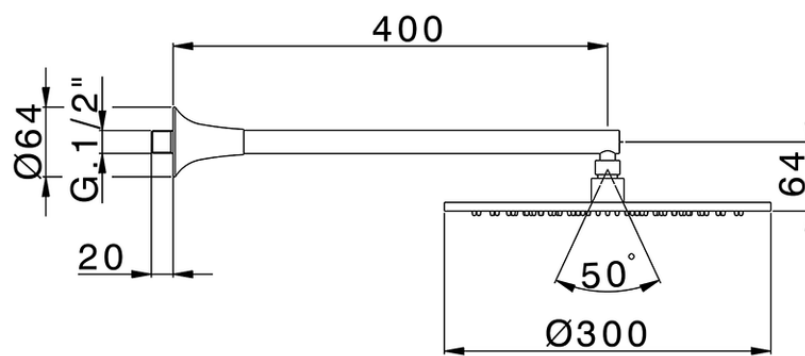

Shower arm with showerhead VITA_VI013190

VI013190

<https://en.cisal.it/shower-arm-with-showerhead-vita-vi013190>

2026-06-05