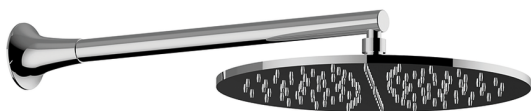

Shower arm with showerhead VITA_VI013190

MODEL **VI013190**

Shower arm with showerhead, 300 mm round showerhead 8 mm thick BRASS, 400 mm shower arm

AVAILABLE FINISHINGS

-  **21** 21 Chrome
-  **2Q** 2Q Black Titanium
-  **40** 40 Matt Black
-  **4Q** 4Q Matt White