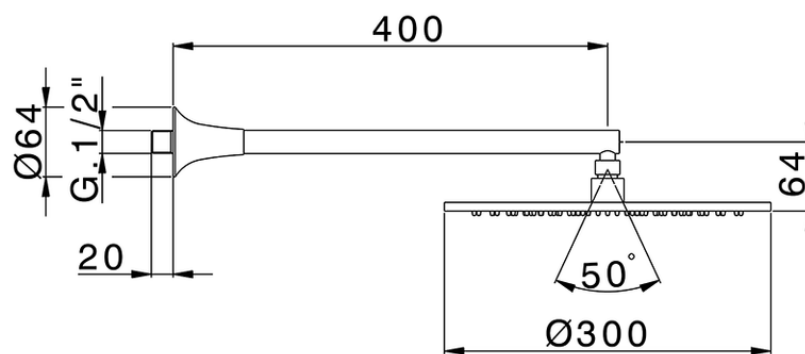

**Shower arm with showerhead VITA\_VI013190**

VI013190

<https://en.cisal.it/shower-arm-with-showerhead-vita-vi013190>

2026-06-24