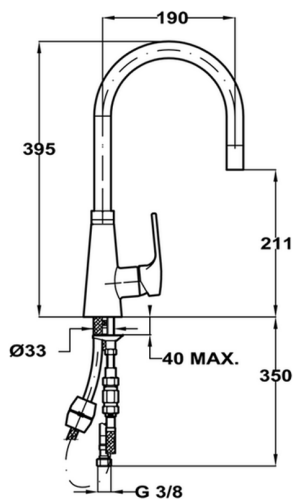

Single lever sink mixer with extrac.shower KITCHEN_LC000030

MODEL **LC000030**

Single lever sink mixer with extrac.shower,swivel spout

AVAILABLE FINISHINGS

21 21 Chrome

CHARACTERISTICS

Cartridge Spare Parts **ZZ97179000**

35 mm Cartridge

2024-09-16