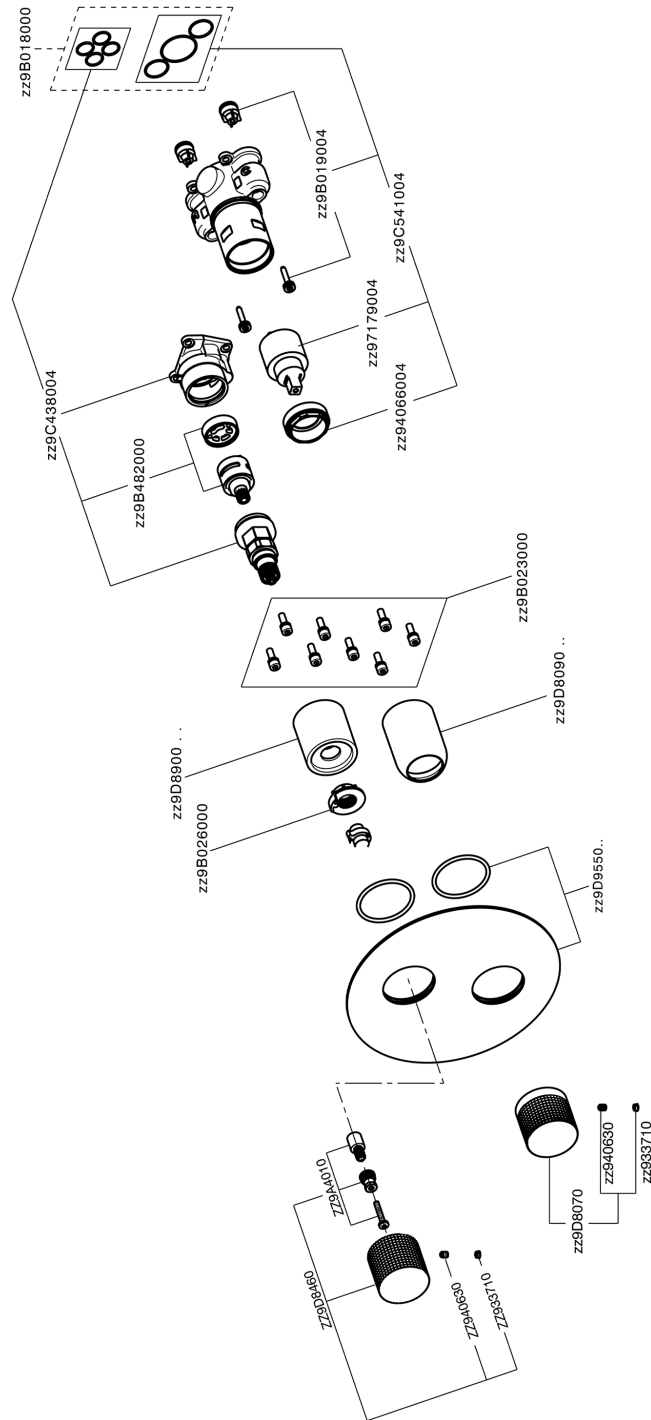

Exposed part for Single Lever One Box Valve ONE BOX_X10BM030

X10BM030

<https://en.cisal.it/exposed-part-for-single-lever-one-box-valve-one-box-x10bm030>

One Box Universal Concealed Part ONE BOX_ZA00B031

ZA00B031

<https://en.cisal.it/one-box-universal-concealed-part-one-box-za00b031>

One Box Universal Concealed Part ONE BOX_ZA00B030

ZA00B030

<https://en.cisal.it/one-box-universal-concealed-part-one-box-za00b030>

2024-12-22