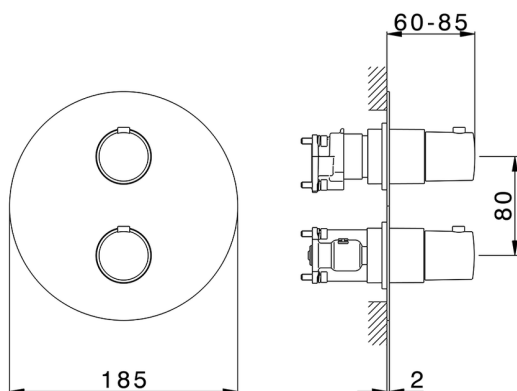

## Exposed part for Thermostatic One Box Valve ONE BOX\_SM0BT030

MODEL **SM0BT030**

Exposed part for Thermostatic One Box Valve, with 1-2-3 outlet devia stop, Minimum depth of installation: 67 mm, without concealed part, for items ZA00B030-ZA00B031

### CHARACTERISTICS

Cartridge Spare Parts **24.04A.PP**

**8x20 Plus P Thermostatic Valve**

Installation **Concealed**

Required concealed parts **ZA00B031**  
**ZA00B030**