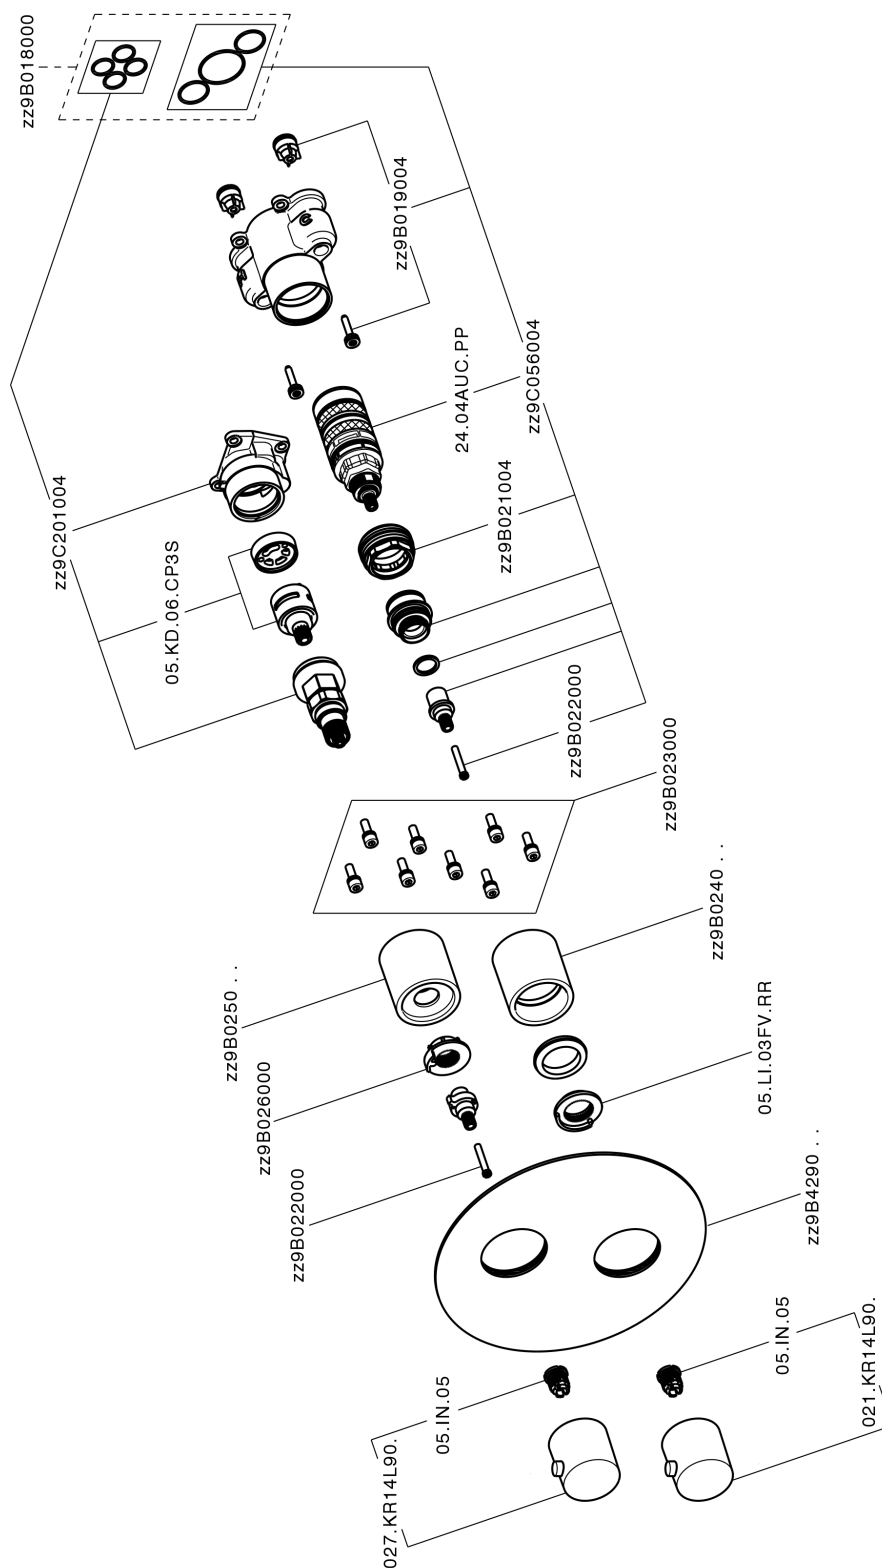

Exposed part for Thermostatic One Box Valve ONE BOX_SM0BT030

SM0BT030

<https://en.cisal.it/exposed-part-for-thermostatic-one-box-valve-one-box-sm0bt030>