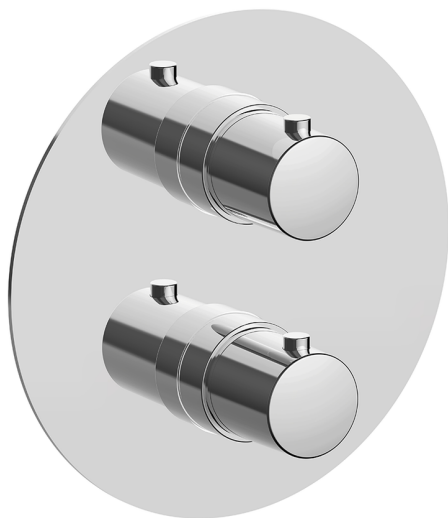

## Exposed part for Thermostatic One Box Valve ONE BOX\_SM0BT030

MODEL **SM0BT030**

Exposed part for Thermostatic One Box Valve, with 1-2-3 outlet devia stop, Minimum depth of installation: 67 mm, without concealed part, for items ZA00B030-ZA00B031

### CHARACTERISTICS

Cartridge Spare Parts **24.04A.PP**

**8x20 Plus P Thermostatic Valve**

Installation **Concealed**

Required concealed parts **ZA00B031**  
**ZA00B030**

### DeviaStop

The Cisal Devia Stop technology allows to adjust the water flow and to direct it to the selected output point (overhead soaker, hand shower, etc).