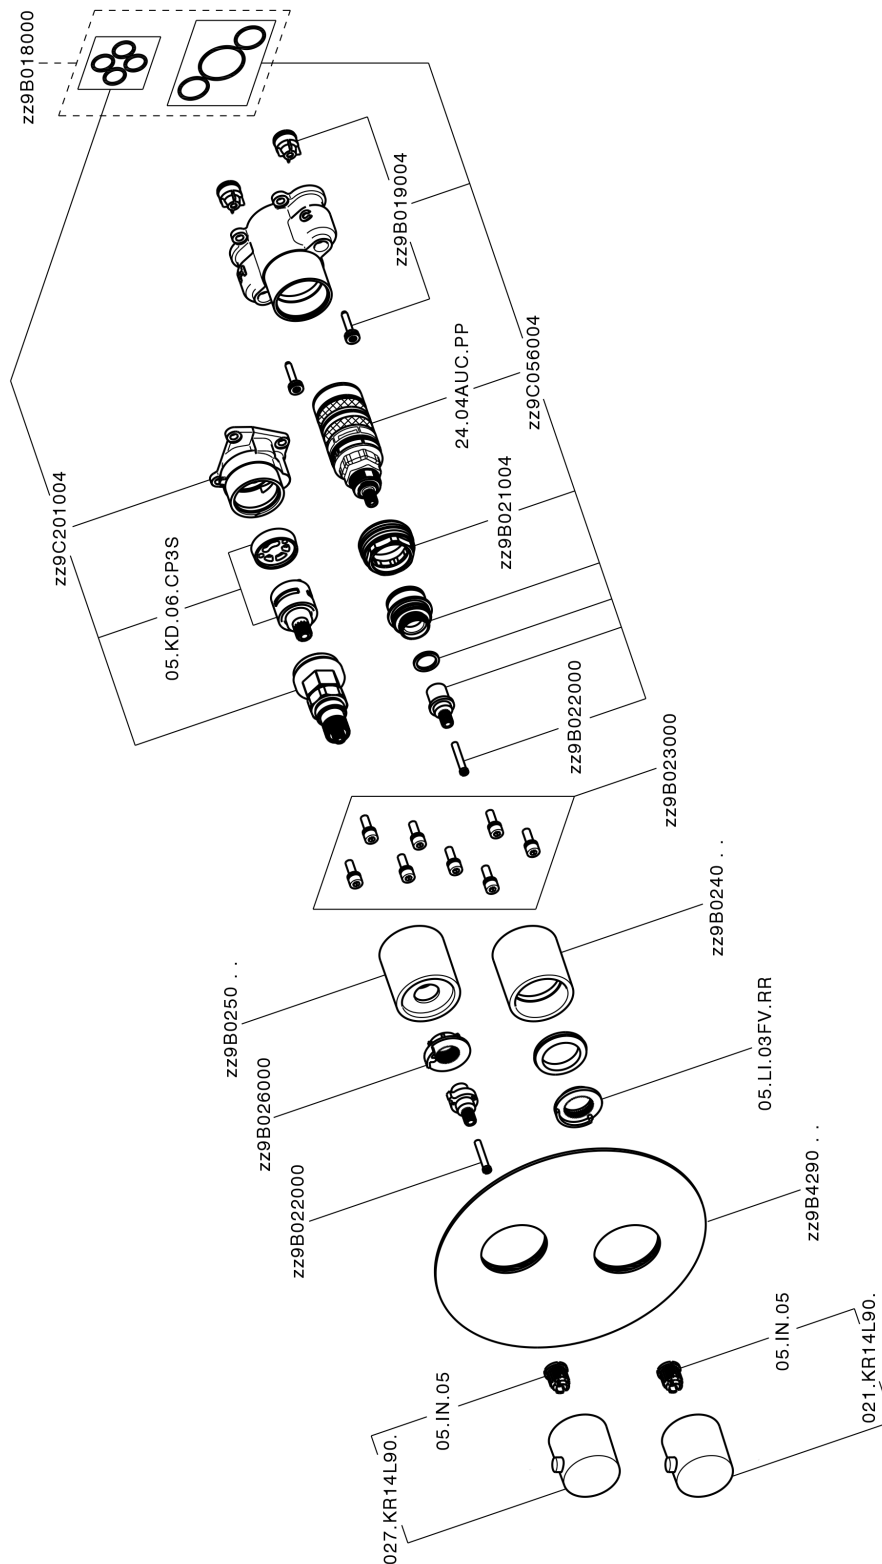

Exposed part for Thermostatic One Box Valve ONE BOX_SM0BT030

SM0BT030

<https://en.cisal.it/exposed-part-for-thermostatic-one-box-valve-one-box-sm0bt030>