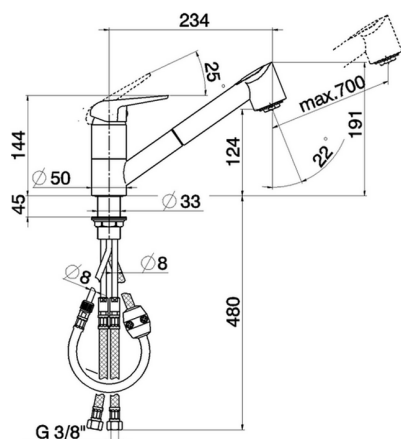

Single lever sink mixer ES with pull out handspray KITCHEN_PO002575

MODEL **PO002575**

Single lever sink mixer ES with pull out handspray, swivel spout, 2 sprays handshower, nylon 150 cm. Flexible hose

AVAILABLE FINISHINGS

CHARACTERISTICS

Cartridge Spare Parts **ZZ96423000**

40 mm Cartridge

EcoStop

EcoStop feature limits water flow to approximately 50% of maximum output with one point of resistance on setting. Push slightly past the middle stop only when full water output is required. This will save water up to 50%.

EnergySave

Thanks to the EnergySave device, only cold water will be drawn if the lever is operated in the central position, so that the water heater will not be engaged and no hot water wasted, leading to considerable savings in energy and costs. The temperature can be adjusted by rotating the lever to the left, until the desired temperature is reached.