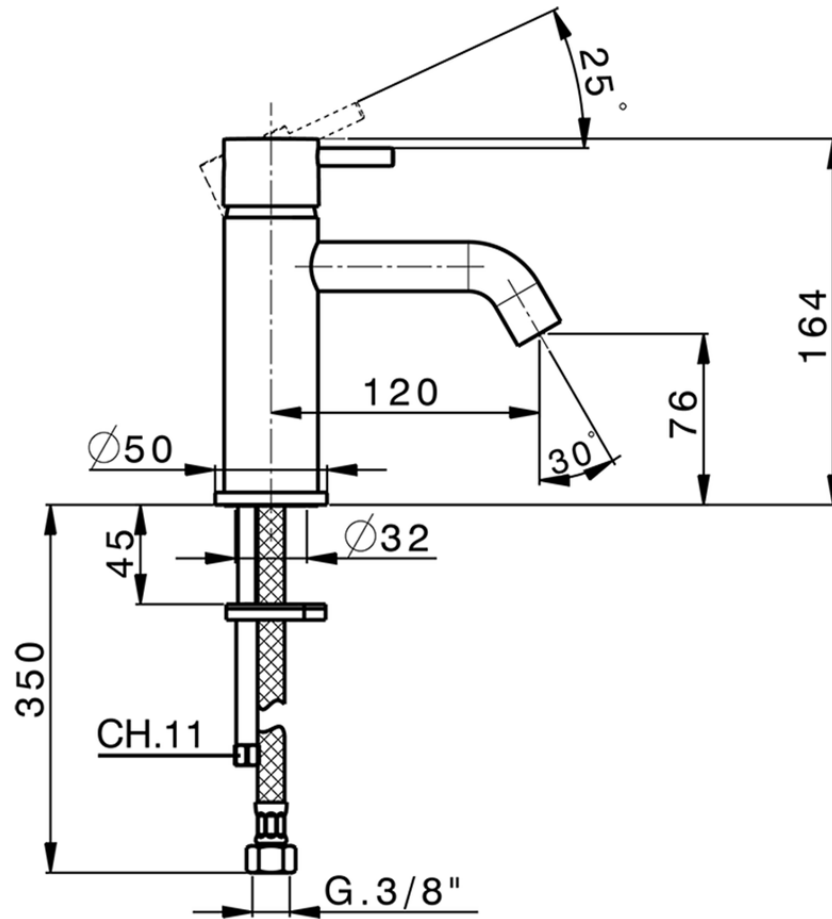

Single lever washbasin mixer NUOVA LESS_LN000540

LN000540

<https://en.cisal.it/single-lever-washbasin-mixer-nuova-less-ln000540>

2026-04-06