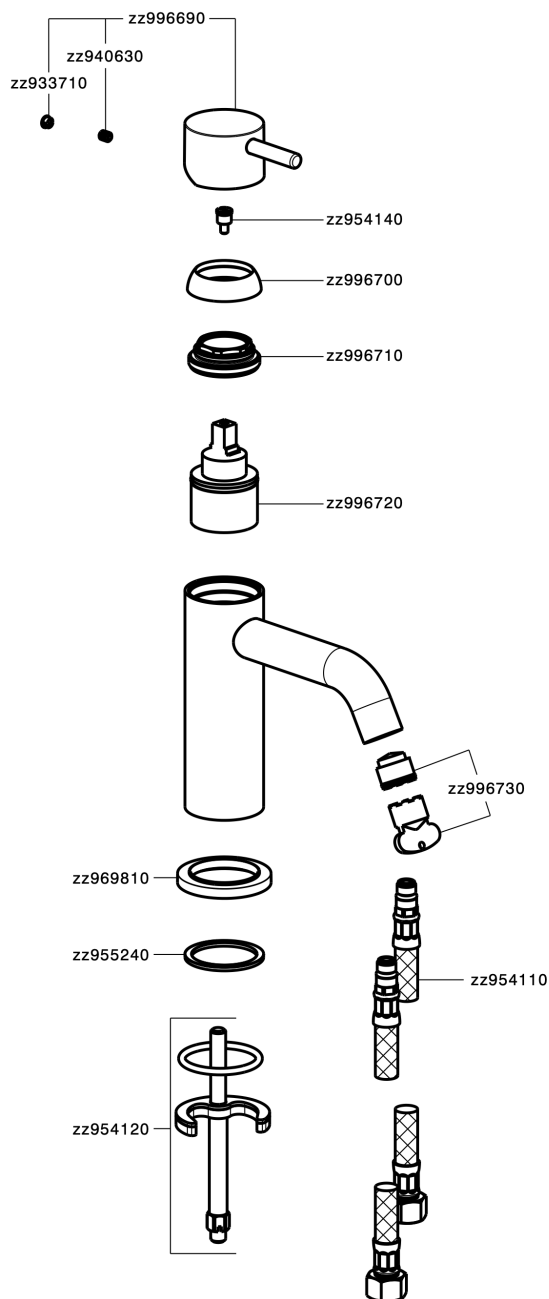

Single lever washbasin mixer NUOVA LESS_LN000540

MODEL **LN000540**

Single lever washbasin mixer, without pop-up waste, G.3/8" stainless steel flexible hoses

AVAILABLE FINISHINGS

-  **21** 21 Chrome
-  **2F** 2F Brushed Nickel
-  **40** 40 Matt Black
-  **4Q** 4Q Matt White

CHARACTERISTICS

Cartridge Spare Parts **ZZ99672000**

35 mm Cartridge

EcoStop

EcoStop feature limits water flow to approximately 50% of maximum output with one point of resistance on setting. Push slightly past the middle stop only when full water output is required. This will save water up to 50%.

Single lever washbasin mixer NUOVA LESS_LN000540

LN000540

<https://en.cisal.it/single-lever-washbasin-mixer-nuova-less-ln000540>

2026-04-09