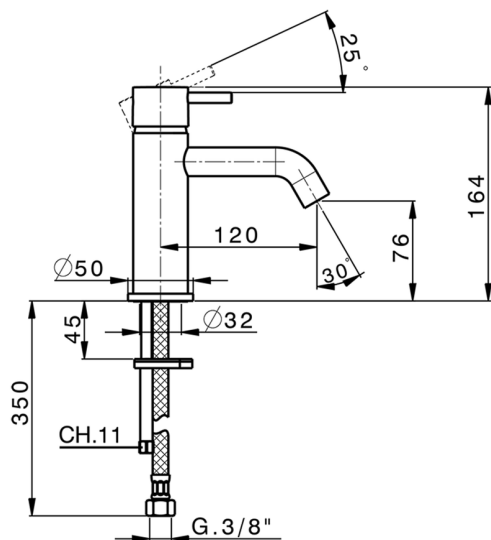

Single lever washbasin mixer NUOVA LESS_LN000540

MODEL **LN000540**

Single lever washbasin mixer, without pop-up waste, G.3/8" stainless steel flexible hoses

AVAILABLE FINISHINGS

-  **21** 21 Chrome
-  **2F** 2F Brushed Nickel
-  **40** 40 Matt Black
-  **4Q** 4Q Matt White

CHARACTERISTICS

Cartridge Spare Parts **ZZ99672000**

35 mm Cartridge

EcoStop

EcoStop feature limits water flow to approximately 50% of maximum output with one point of resistance on setting. Push slightly past the middle stop only when full water output is required. This will save water up to 50%.

Single lever washbasin mixer NUOVA LESS_LN000540

LN000540

<https://en.cisal.it/single-lever-washbasin-mixer-nuova-less-ln000540>

2026-04-09