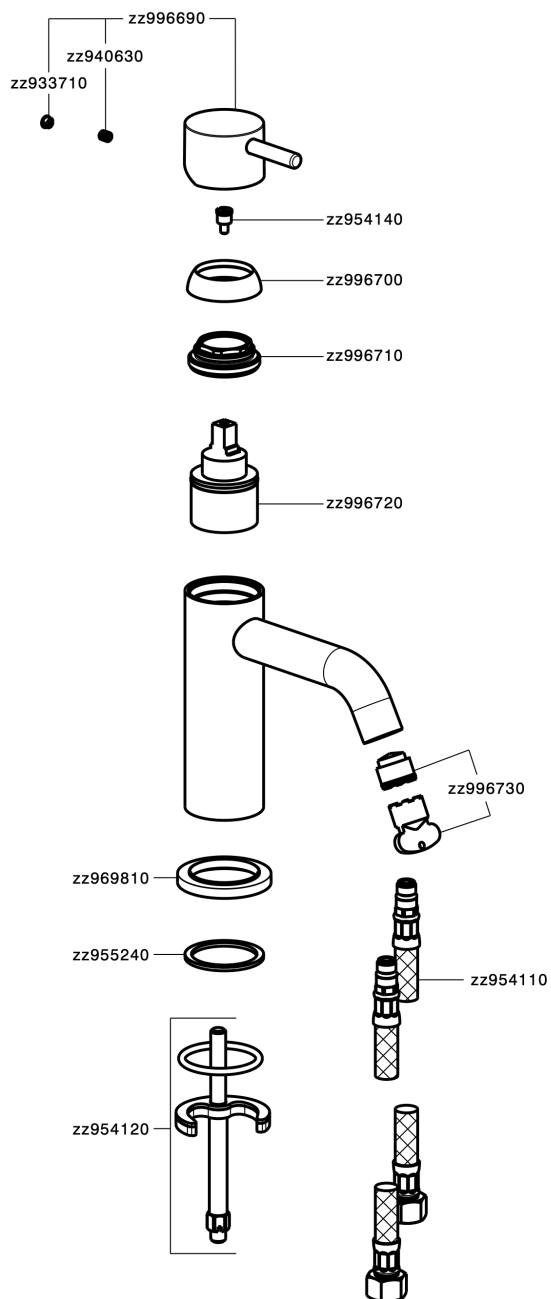

## Single lever washbasin mixer NUOVA LESS\_LN000540

MODEL **LN000540**

Single lever washbasin mixer, without pop-up waste, G.3/8" stainless steel flexible hoses

### CHARACTERISTICS

Cartridge Spare Parts **ZZ99672000**

**35 mm Cartridge**

### EcoStop

EcoStop feature limits water flow to approximately 50% of maximum output with one point of resistance on setting. Push slightly past the middle stop only when full water output is required. This will save water up to 50%.

## Single lever washbasin mixer NUOVA LESS\_LN000540

LN000540

<https://en.cisal.it/single-lever-washbasin-mixer-nuova-less-ln000540>

2026-06-05