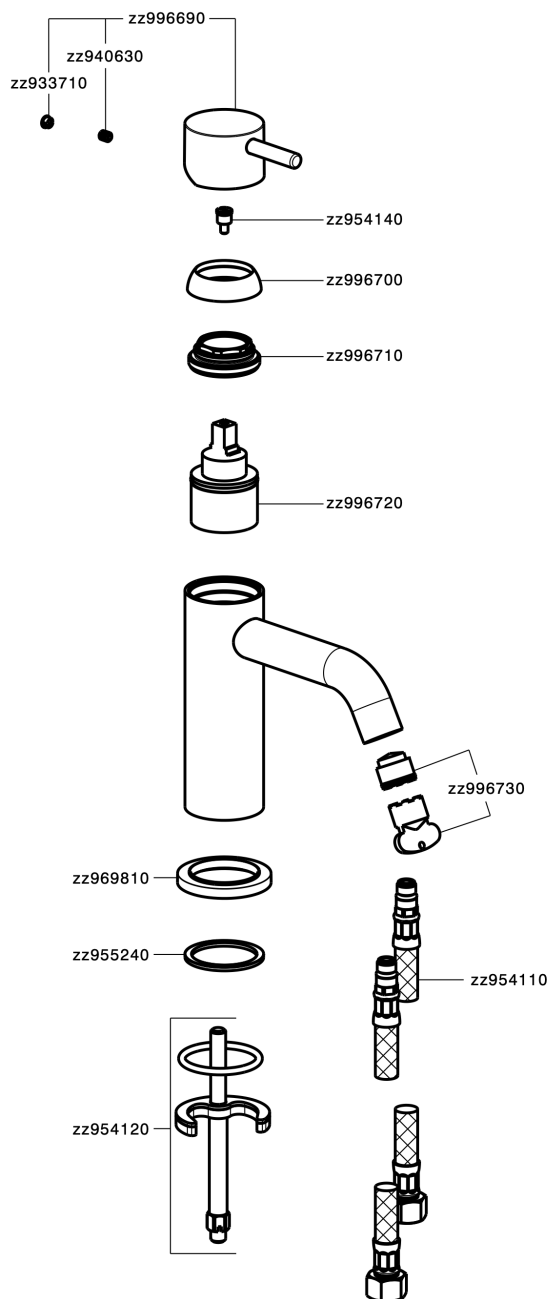

Single lever washbasin mixer NUOVA LESS_LN000540

LN000540

<https://en.cisal.it/single-lever-washbasin-mixer-nuova-less-ln000540>

2026-04-06