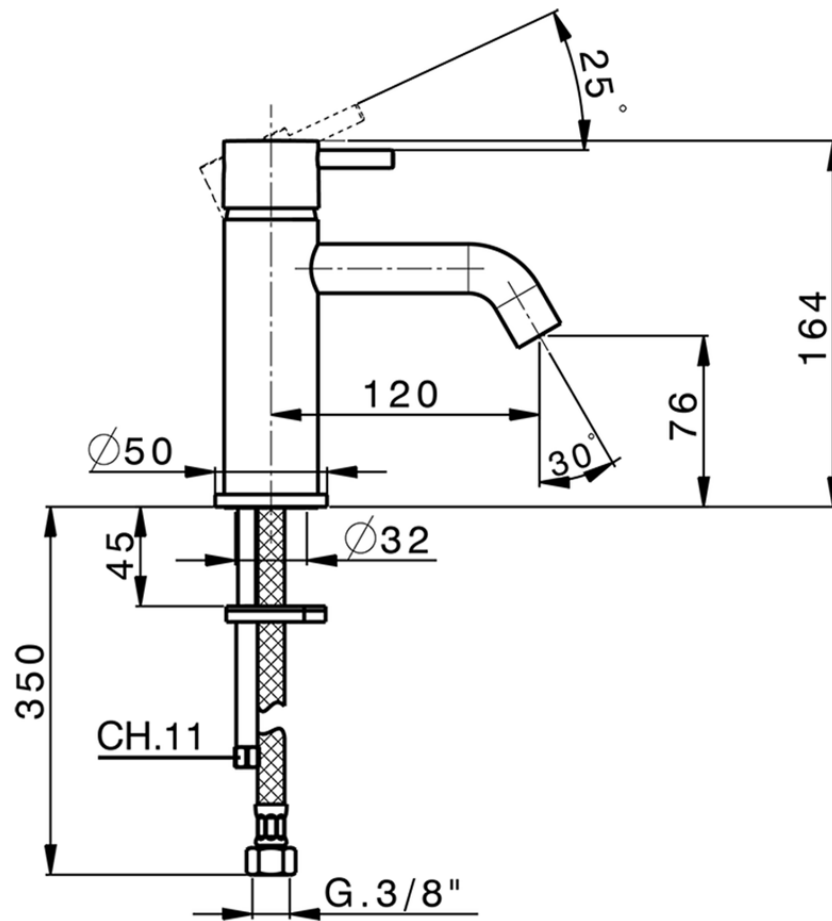

Single lever washbasin mixer NUOVA LESS_LN000540

LN000540

<https://en.cisal.it/single-lever-washbasin-mixer-nuova-less-ln000540>

2026-06-05