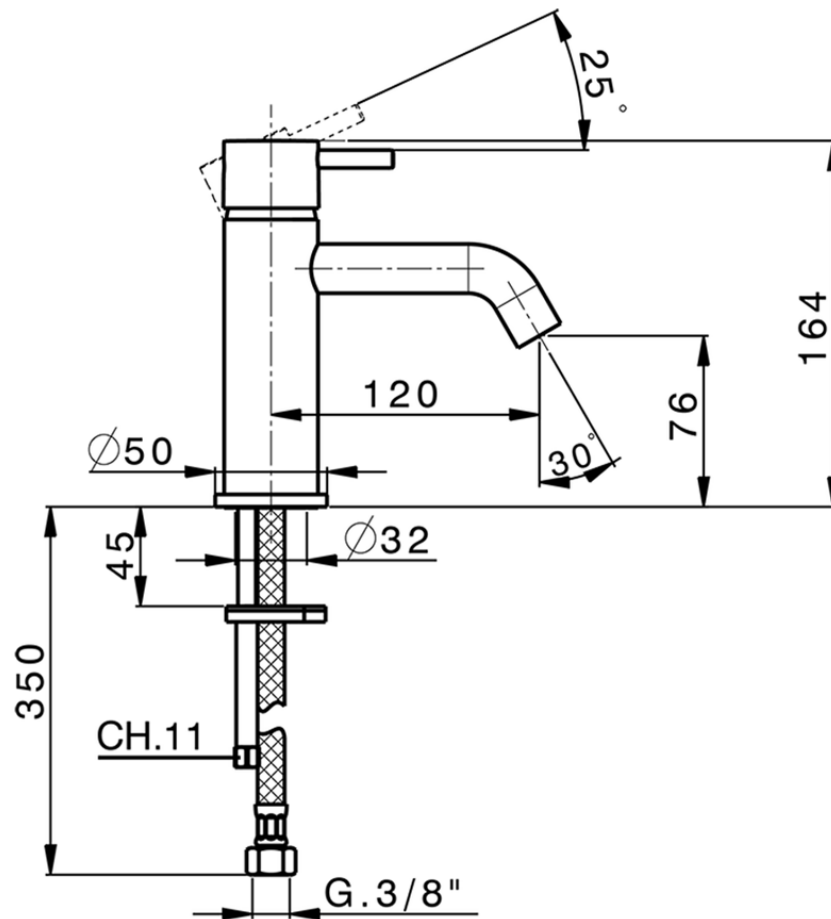

Single lever washbasin mixer NUOVA LESS_LN000540

LN000540

<https://en.cisal.it/single-lever-washbasin-mixer-nuova-less-ln000540>

2026-04-05