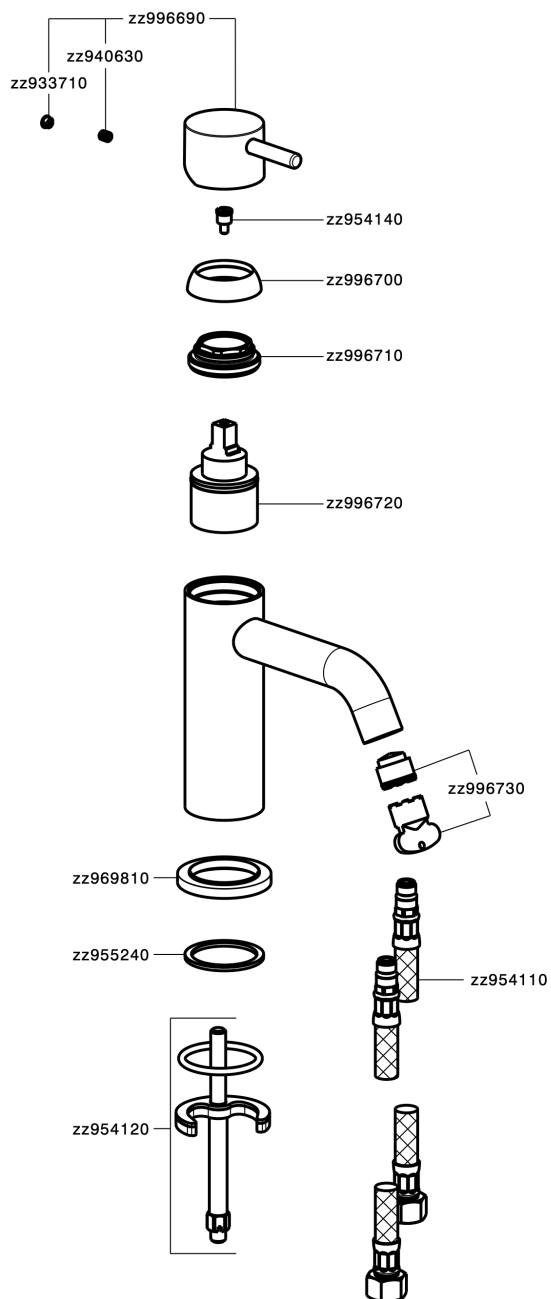

Single lever washbasin mixer NUOVA LESS_LN000540

MODEL **LN000540**

Single lever washbasin mixer, without pop-up waste, G.3/8" stainless steel flexible hoses

AVAILABLE FINISHINGS

-  **21** 21 Chrome
-  **2F** 2F Brushed Nickel
-  **40** 40 Matt Black
-  **4Q** 4Q Matt White

CHARACTERISTICS

Cartridge Spare Parts **ZZ99672000**

35 mm Cartridge

EcoStop

EcoStop feature limits water flow to approximately 50% of maximum output with one point of resistance on setting. Push slightly past the middle stop only when full water output is required. This will save water up to 50%.

Single lever washbasin mixer NUOVA LESS_LN000540

LN000540

<https://en.cisal.it/single-lever-washbasin-mixer-nuova-less-ln000540>

2026-06-25