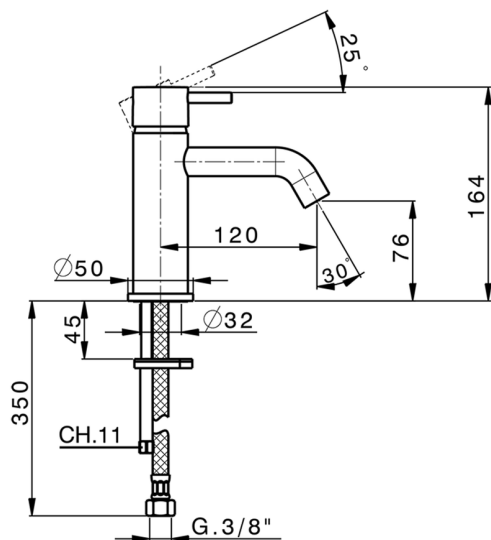

Single lever washbasin mixer NUOVA LESS_LN000540

MODEL **LN000540**

Single lever washbasin mixer, without pop-up waste, G.3/8" stainless steel flexible hoses

AVAILABLE FINISHINGS

-  **21** 21 Chrome
-  **2F** 2F Brushed Nickel
-  **40** 40 Matt Black
-  **4Q** 4Q Matt White

CHARACTERISTICS

Cartridge Spare Parts **ZZ99672000**

35 mm Cartridge

EcoStop

EcoStop feature limits water flow to approximately 50% of maximum output with one point of resistance on setting. Push slightly past the middle stop only when full water output is required. This will save water up to 50%.

Single lever washbasin mixer NUOVA LESS_LN000540

LN000540

<https://en.cisal.it/single-lever-washbasin-mixer-nuova-less-ln000540>

2026-04-26