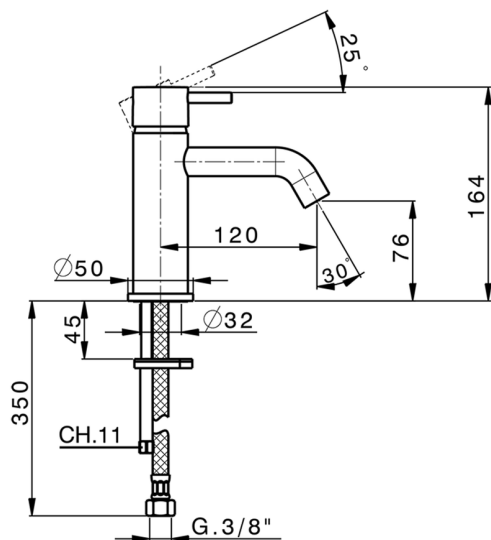

Single lever washbasin mixer NUOVA LESS_LN000540

MODEL **LN000540**

Single lever washbasin mixer, without pop-up waste, G.3/8" stainless steel flexible hoses

AVAILABLE FINISHINGS

-  **21** 21 Chrome
-  **2F** 2F Brushed Nickel
-  **40** 40 Matt Black
-  **4Q** 4Q Matt White

CHARACTERISTICS

Cartridge Spare Parts **ZZ99672000**

35 mm Cartridge

EcoStop

EcoStop feature limits water flow to approximately 50% of maximum output with one point of resistance on setting. Push slightly past the middle stop only when full water output is required. This will save water up to 50%.

Single lever washbasin mixer NUOVA LESS_LN000540

LN000540

<https://en.cisal.it/single-lever-washbasin-mixer-nuova-less-ln000540>

2026-06-25