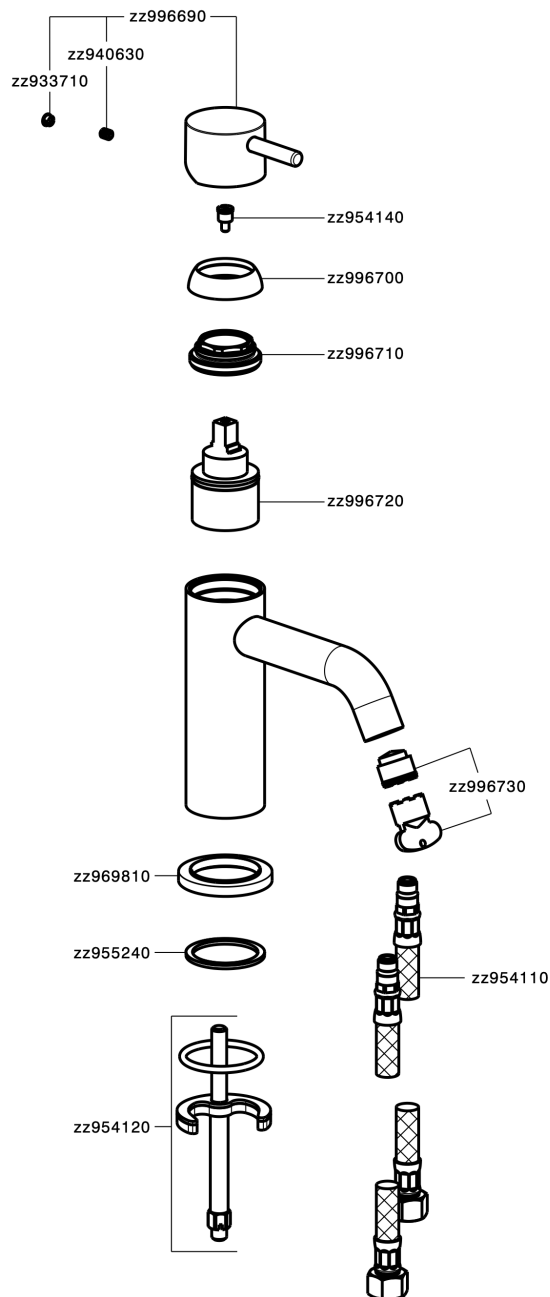

Single lever washbasin mixer NUOVA LESS_LN000540

MODEL **LN000540**

Single lever washbasin mixer, without pop-up waste, G.3/8" stainless steel flexible hoses

AVAILABLE FINISHINGS

-  **21** 21 Chrome
-  **2F** 2F Brushed Nickel
-  **40** 40 Matt Black
-  **4Q** 4Q Matt White

CHARACTERISTICS

Cartridge Spare Parts **ZZ99672000**

35 mm Cartridge

EcoStop

EcoStop feature limits water flow to approximately 50% of maximum output with one point of resistance on setting. Push slightly past the middle stop only when full water output is required. This will save water up to 50%.

Single lever washbasin mixer NUOVA LESS_LN000540

LN000540

<https://en.cisal.it/single-lever-washbasin-mixer-nuova-less-ln000540>

2026-04-26