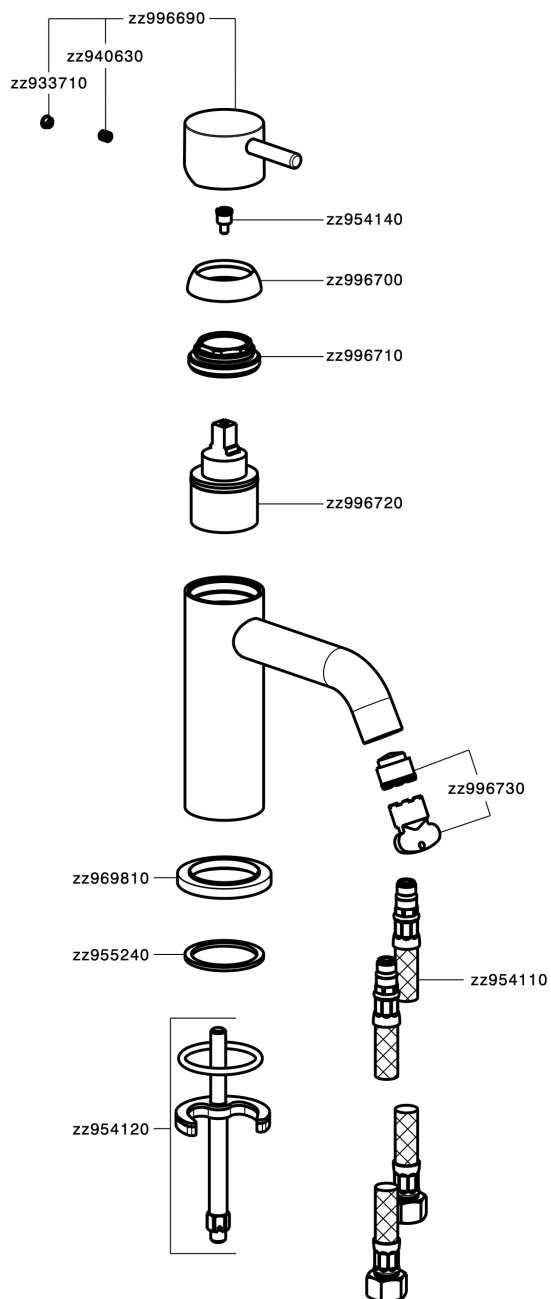

Single lever washbasin mixer NUOVA LESS_LN000540

LN000540

<https://en.cisal.it/single-lever-washbasin-mixer-nuova-less-ln000540>

2026-06-25