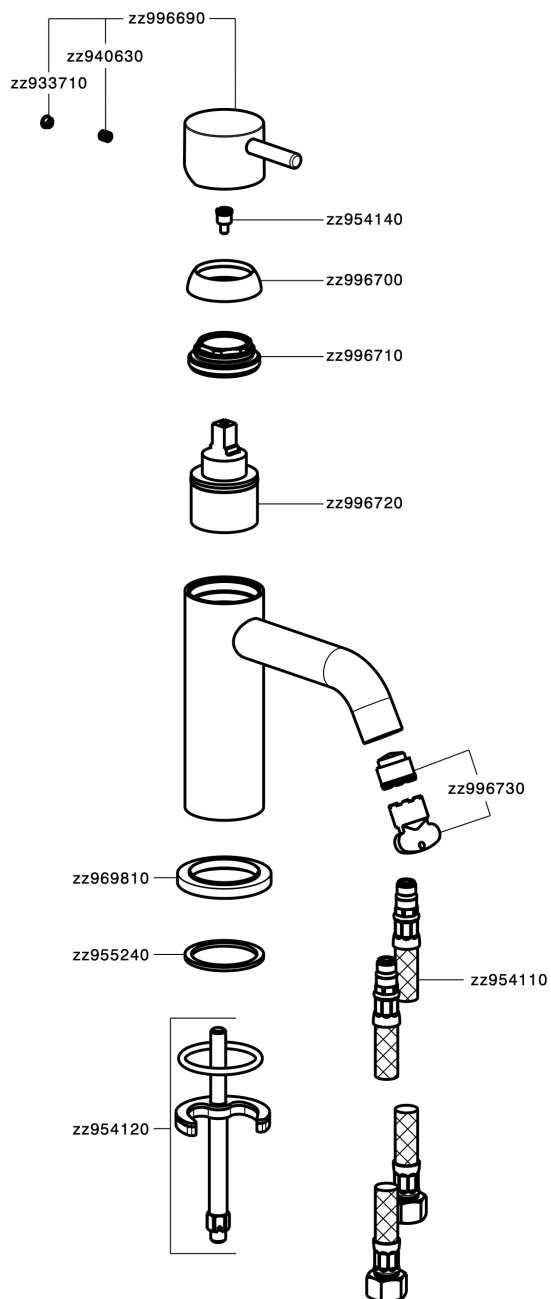

Single lever washbasin mixer NUOVA LESS_LN000540

LN000540

<https://en.cisal.it/single-lever-washbasin-mixer-nuova-less-ln000540>

2026-04-26