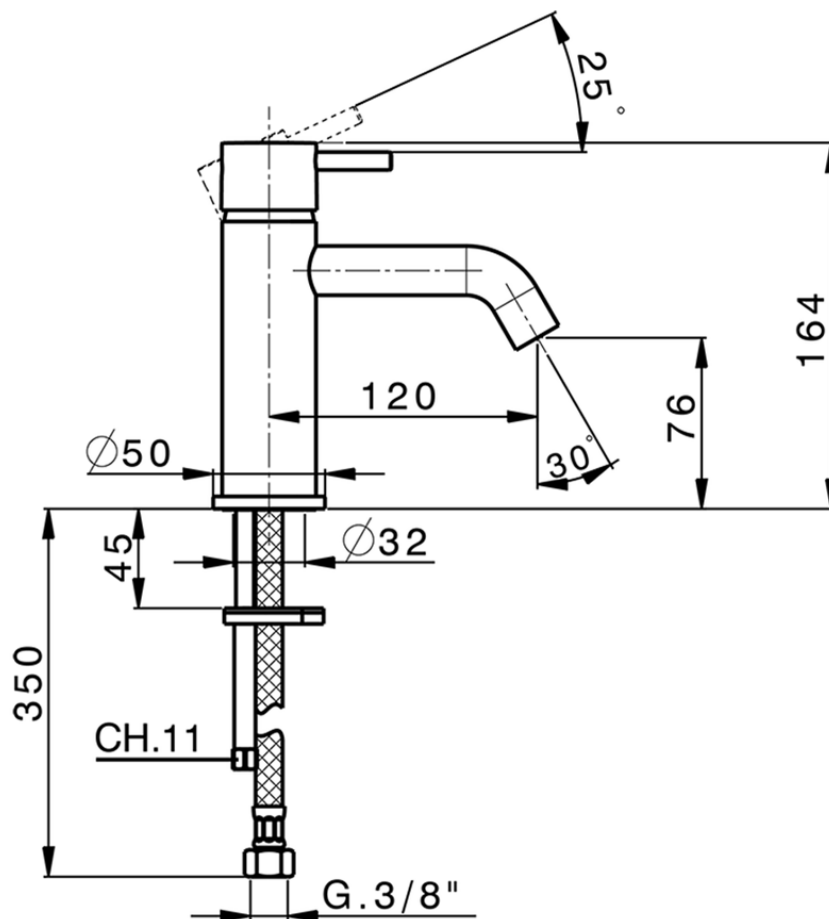

**Single lever washbasin mixer NUOVA LESS\_LN000540**

LN000540

<https://en.cisal.it/single-lever-washbasin-mixer-nuova-less-ln000540>

2026-04-26