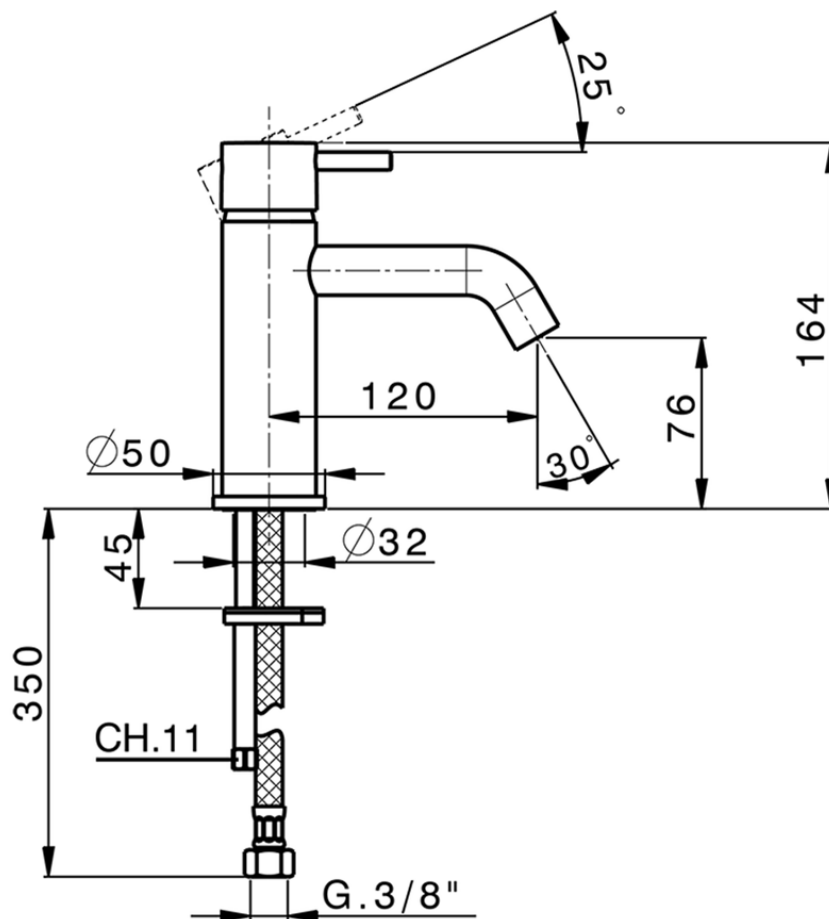

Single lever washbasin mixer NUOVA LESS_LN000540

LN000540

<https://en.cisal.it/single-lever-washbasin-mixer-nuova-less-ln000540>

2026-06-25