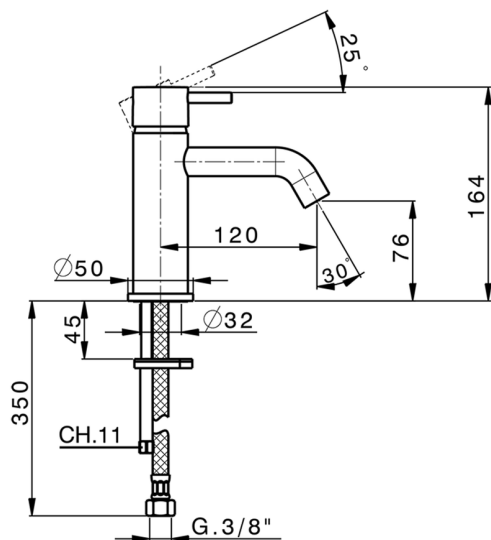

## Single lever washbasin mixer NUOVA LESS\_LN000540

MODEL **LN000540**

Single lever washbasin mixer, without pop-up waste, G.3/8" stainless steel flexible hoses

### CHARACTERISTICS

Cartridge Spare Parts **ZZ99672000**

**35 mm Cartridge**

### EcoStop

EcoStop feature limits water flow to approximately 50% of maximum output with one point of resistance on setting. Push slightly past the middle stop only when full water output is required. This will save water up to 50%.