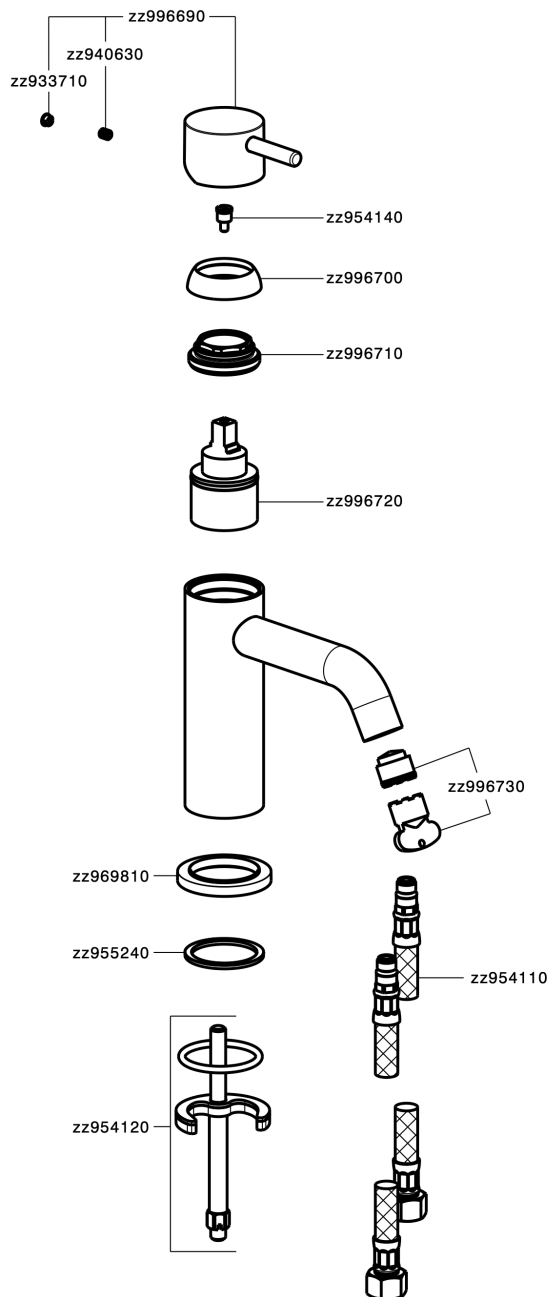

## Single lever washbasin mixer NUOVA LESS\_LN000540

MODEL **LN000540**

Single lever washbasin mixer, without pop-up waste, G.3/8" stainless steel flexible hoses

### CHARACTERISTICS

Cartridge Spare Parts **ZZ99672000**

**35 mm Cartridge**

### EcoStop

EcoStop feature limits water flow to approximately 50% of maximum output with one point of resistance on setting. Push slightly past the middle stop only when full water output is required. This will save water up to 50%.

## Single lever washbasin mixer NUOVA LESS\_LN000540

LN000540

<https://en.cisal.it/single-lever-washbasin-mixer-nuova-less-ln000540>

2026-04-06