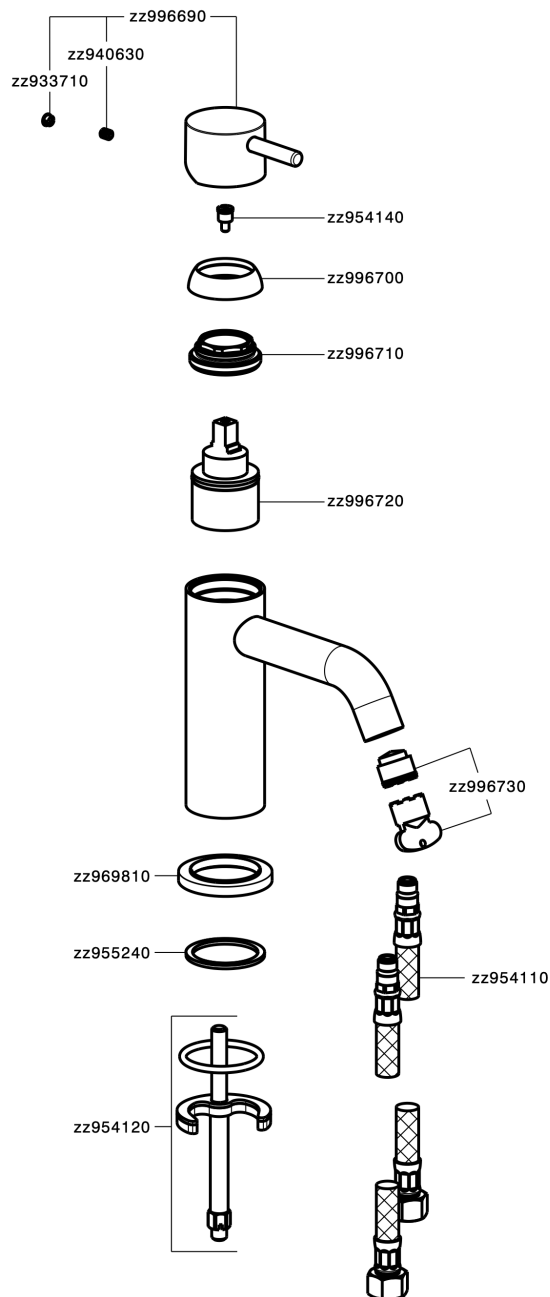

Single lever washbasin mixer NUOVA LESS_LN000540

LN000540

<https://en.cisal.it/single-lever-washbasin-mixer-nuova-less-ln000540>

2026-06-05