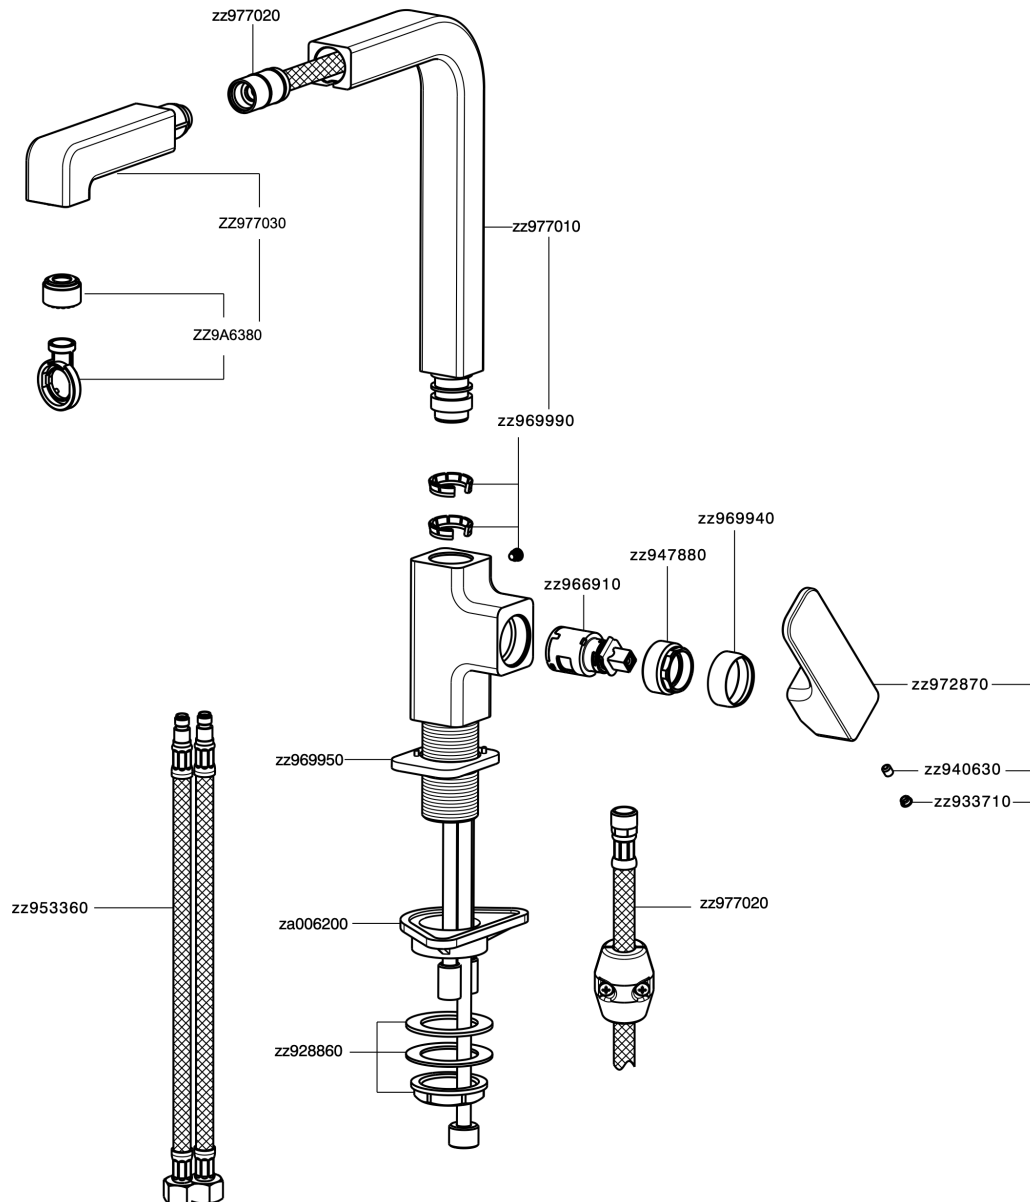

Single lever sink mixer ES with pull out handspray KITCHEN_CU000575

MODEL **CU000575**

Single lever sink mixer ES with pull out handspray, swivel spout, 2 sprays handshower, Nylon 175 cm. Flexible hoses

AVAILABLE FINISHINGS

-  **21** 21 Chrome
-  **2B** 2B Polished Nickel
-  **2F** 2F Brushed Nickel
-  **40** 40 Matt Black

CHARACTERISTICS

Cartridge Spare Parts **ZZ96691000**

25 mm Cartridge

EcoStop

EcoStop feature limits water flow to approximately 50% of maximum output with one point of resistance on setting. Push slightly past the middle stop only when full water output is required. This will save water up to 50%.

EnergySave

Thanks to the EnergySave device, only cold water will be drawn if the lever is operated in the central position, so that the water heater will not be engaged and no hot water wasted, leading to considerable savings in energy and costs. The temperature can be adjusted by rotating the lever to the left, until the desired temperature is reached.

Single lever sink mixer ES with pull out handspray KITCHEN_CU000575

CU000575

<https://en.cisal.it/single-lever-sink-mixer-es-with-pull-out-handspray-kitchen-cu000575>

2026-06-13