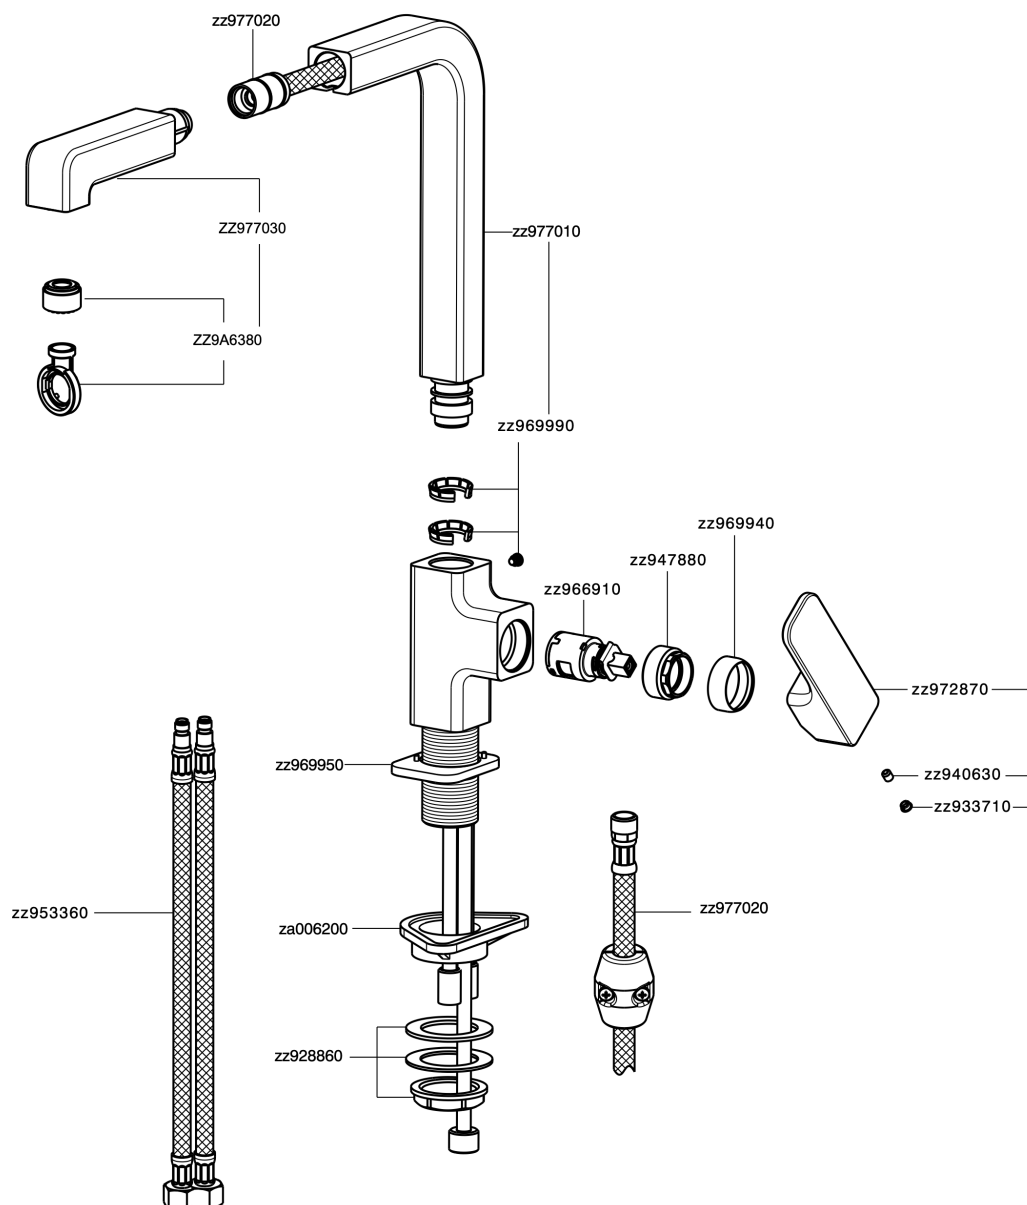

Single lever sink mixer ES with pull out handspray KITCHEN_CU000575

MODEL **CU000575**

Single lever sink mixer ES with pull out handspray, swivel spout, 2 sprays handshower, Nylon 175 cm. Flexible hoses

AVAILABLE FINISHINGS

-  **21** 21 Chrome
-  **2B** 2B Polished Nickel
-  **2F** 2F Brushed Nickel
-  **40** 40 Matt Black

CHARACTERISTICS

Cartridge Spare Parts **ZZ96691000**

25 mm Cartridge

EcoStop

EcoStop feature limits water flow to approximately 50% of maximum output with one point of resistance on setting. Push slightly past the middle stop only when full water output is required. This will save water up to 50%.

EnergySave

Thanks to the EnergySave device, only cold water will be drawn if the lever is operated in the central position, so that the water heater will not be engaged and no hot water wasted, leading to considerable savings in energy and costs. The temperature can be adjusted by rotating the lever to the left, until the desired temperature is reached.

Single lever sink mixer ES with pull out handspray KITCHEN_CU000575

CU000575

<https://en.cisal.it/single-lever-sink-mixer-es-with-pull-out-handspray-kitchen-cu000575>

2026-04-10