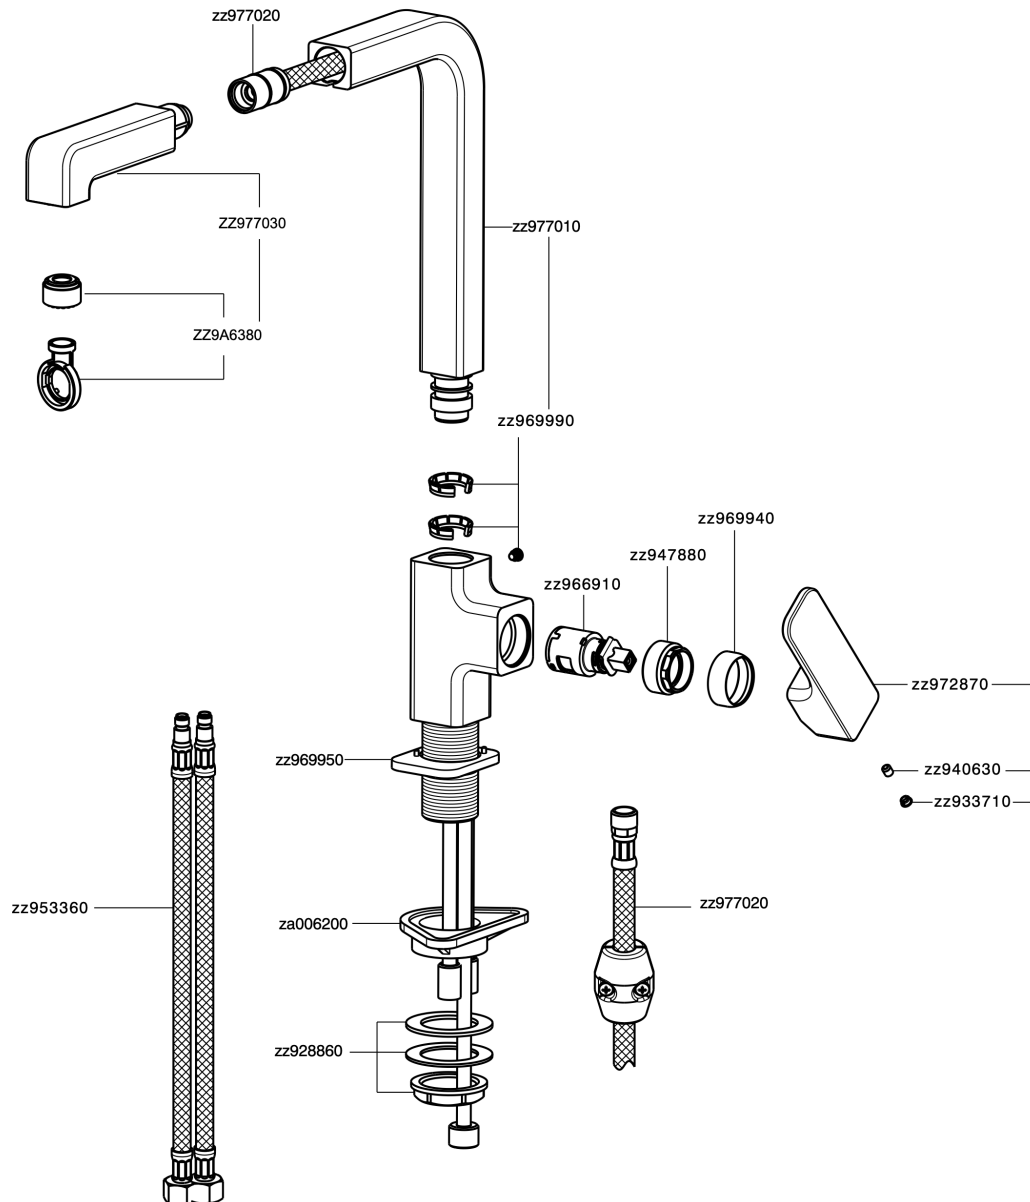

Single lever sink mixer ES with pull out handspray KITCHEN_CU000575

MODEL **CU000575**

Single lever sink mixer ES with pull out handspray, swivel spout, 2 sprays handshower, Nylon 175 cm. Flexible hoses

AVAILABLE FINISHINGS

-  **21** 21 Chrome
-  **2B** 2B Polished Nickel
-  **2F** 2F Brushed Nickel
-  **40** 40 Matt Black

CHARACTERISTICS

Cartridge Spare Parts **ZZ96691000**

25 mm Cartridge

EcoStop

EcoStop feature limits water flow to approximately 50% of maximum output with one point of resistance on setting. Push slightly past the middle stop only when full water output is required. This will save water up to 50%.

EnergySave

Thanks to the EnergySave device, only cold water will be drawn if the lever is operated in the central position, so that the water heater will not be engaged and no hot water wasted, leading to considerable savings in energy and costs. The temperature can be adjusted by rotating the lever to the left, until the desired temperature is reached.

Single lever sink mixer ES with pull out handspray KITCHEN_CU000575

CU000575

<https://en.cisal.it/single-lever-sink-mixer-es-with-pull-out-handspray-kitchen-cu000575>

2026-05-19