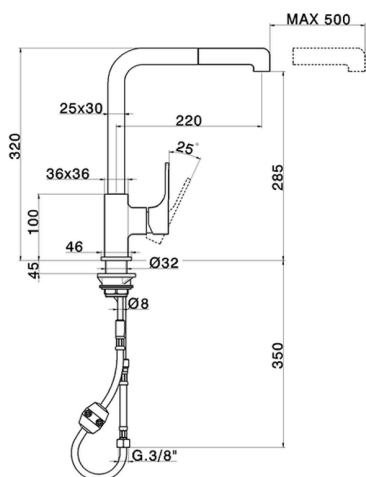

Single lever sink mixer ES with pull out handspray KITCHEN_CU000575

MODEL **CU000575**

Single lever sink mixer ES with pull out handspray, swivel spout, 2 sprays handshower, Nylon 175 cm. Flexible hoses

AVAILABLE FINISHINGS

-  **21** 21 Chrome
-  **2B** 2B Polished Nickel
-  **2F** 2F Brushed Nickel
-  **40** 40 Matt Black

CHARACTERISTICS

Cartridge Spare Parts **ZZ96691000**

25 mm Cartridge

EcoStop

EcoStop feature limits water flow to approximately 50% of maximum output with one point of resistance on setting. Push slightly past the middle stop only when full water output is required. This will save water up to 50%.

EnergySave

Thanks to the EnergySave device, only cold water will be drawn if the lever is operated in the central position, so that the water heater will not be engaged and no hot water wasted, leading to considerable savings in energy and costs. The temperature can be adjusted by rotating the lever to the left, until the desired temperature is reached.

Single lever sink mixer ES with pull out handspray KITCHEN_CU000575

CU000575

<https://en.cisal.it/single-lever-sink-mixer-es-with-pull-out-handspray-kitchen-cu000575>

2026-06-13