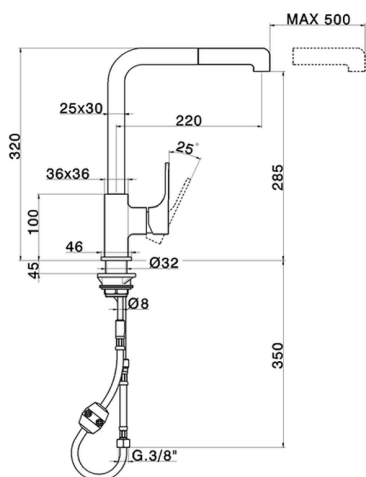

Single lever sink mixer ES with pull out handspray KITCHEN_CU000575

MODEL **CU000575**

Single lever sink mixer ES with pull out handspray, swivel spout, 2 sprays handshower, Nylon 175 cm. Flexible hoses

AVAILABLE FINISHINGS

-  **21** 21 Chrome
-  **2B** 2B Polished Nickel
-  **2F** 2F Brushed Nickel
-  **40** 40 Matt Black

CHARACTERISTICS

Cartridge Spare Parts **ZZ96691000**

25 mm Cartridge

EcoStop

EcoStop feature limits water flow to approximately 50% of maximum output with one point of resistance on setting. Push slightly past the middle stop only when full water output is required. This will save water up to 50%.

EnergySave

Thanks to the EnergySave device, only cold water will be drawn if the lever is operated in the central position, so that the water heater will not be engaged and no hot water wasted, leading to considerable savings in energy and costs. The temperature can be adjusted by rotating the lever to the left, until the desired temperature is reached.

Single lever sink mixer ES with pull out handspray KITCHEN_CU000575

CU000575

<https://en.cisal.it/single-lever-sink-mixer-es-with-pull-out-handspray-kitchen-cu000575>

2026-04-10