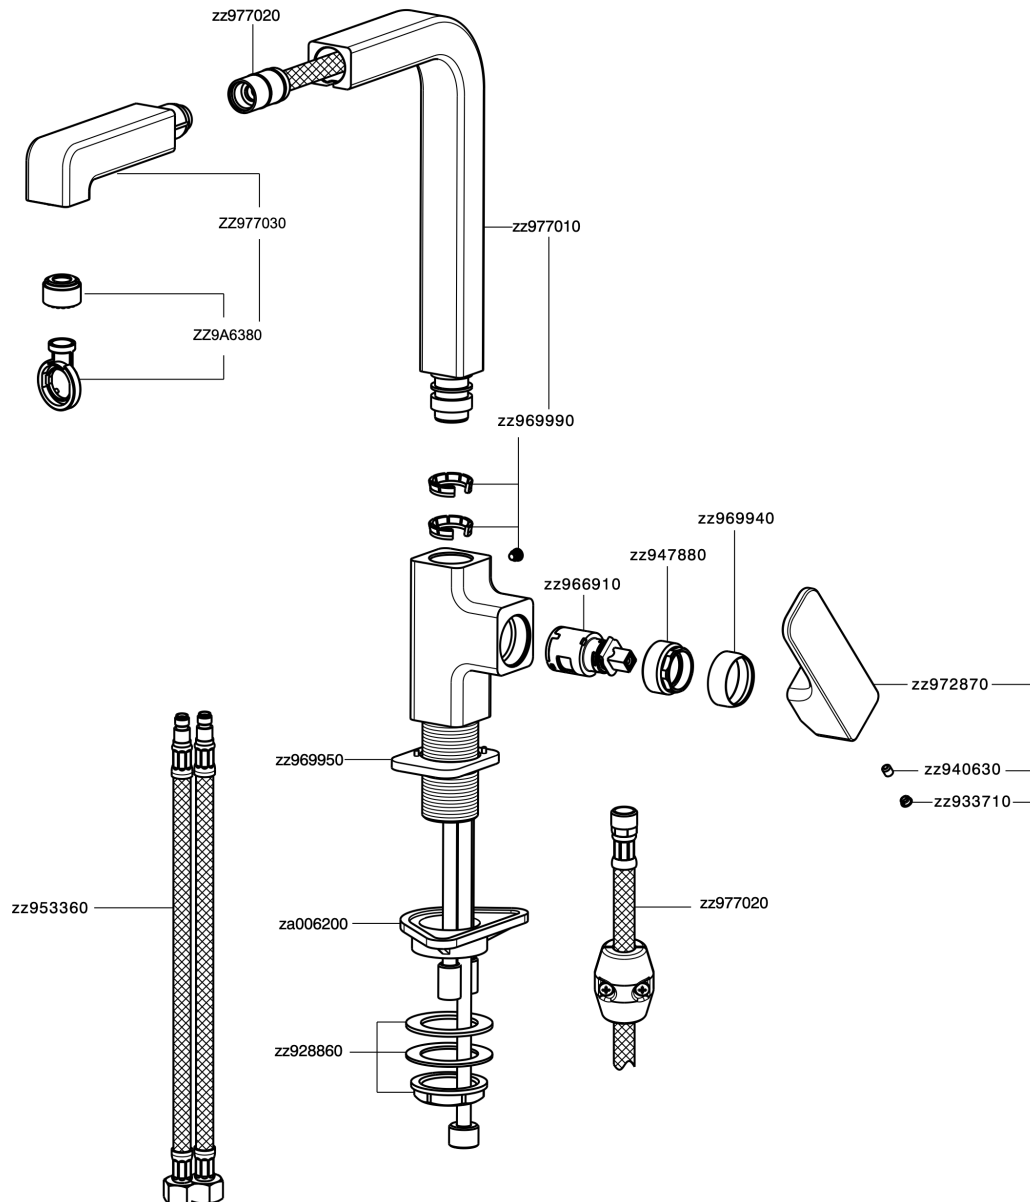

Single lever sink mixer ES with pull out handspray KITCHEN_CU000575

CU000575

<https://en.cisal.it/single-lever-sink-mixer-es-with-pull-out-handspray-kitchen-cu000575>

2026-05-19