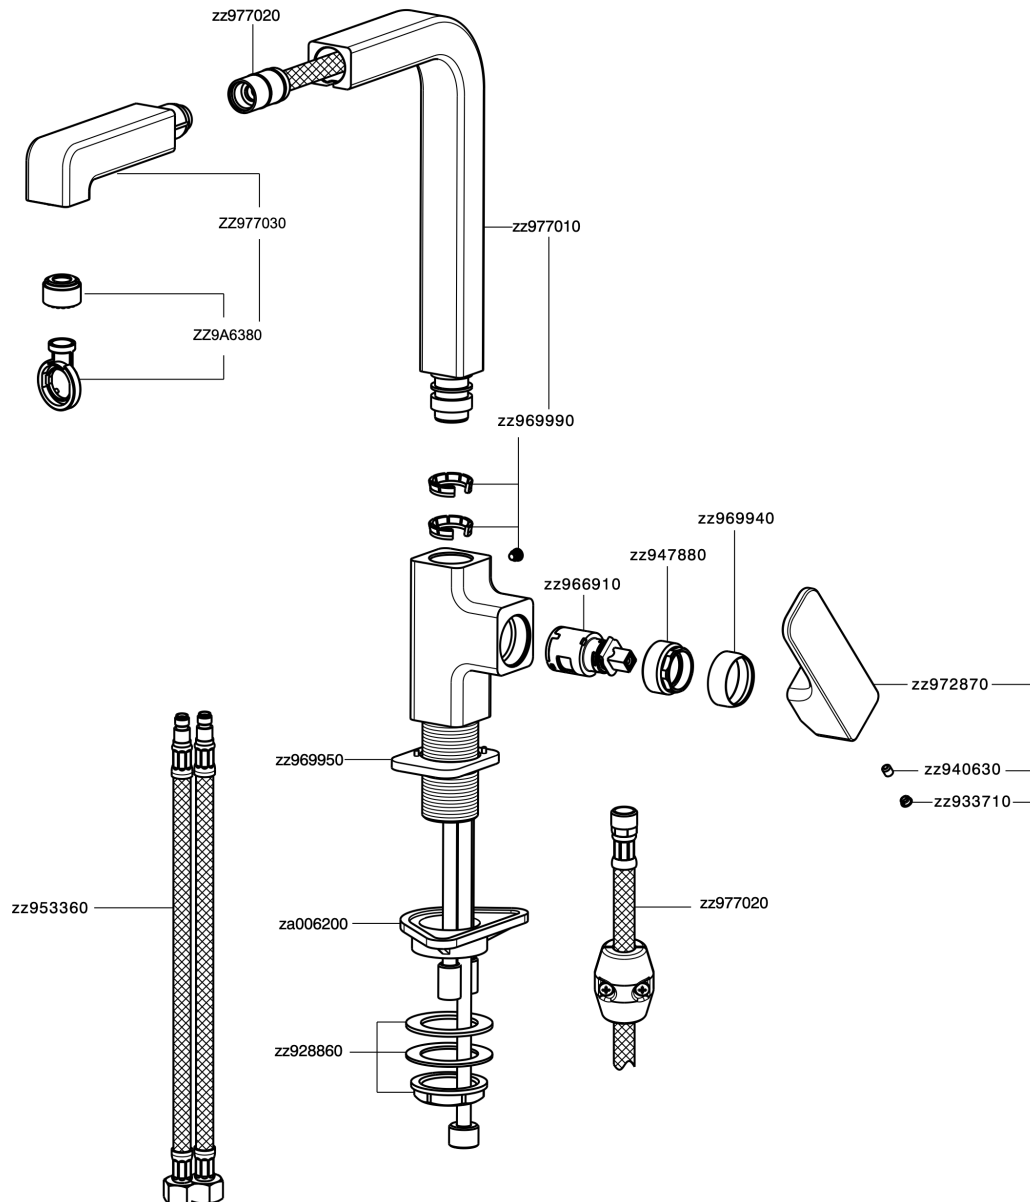

Single lever sink mixer ES with pull out handspray KITCHEN_CU000575

CU000575

<https://en.cisal.it/single-lever-sink-mixer-es-with-pull-out-handspray-kitchen-cu000575>

2026-04-08