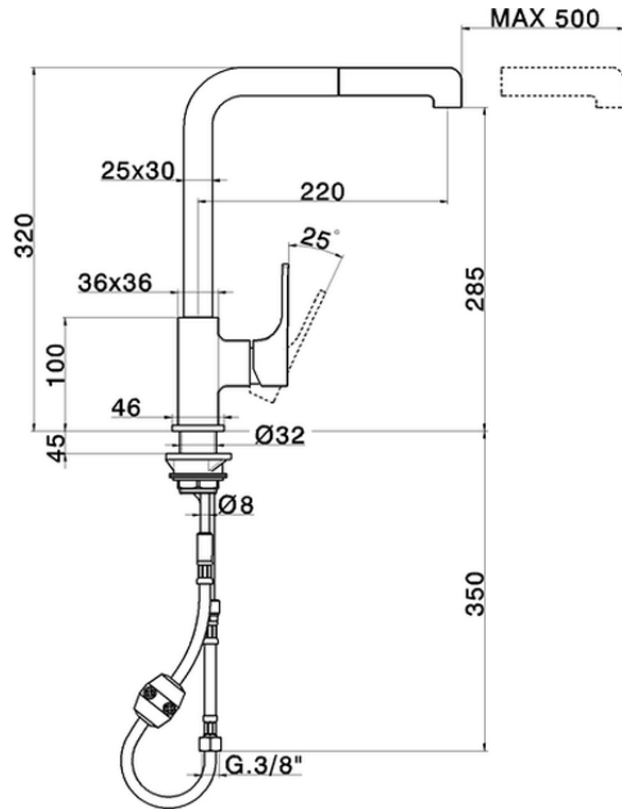

Single lever sink mixer ES with pull out handspray KITCHEN_CU000575

CU000575

<https://en.cisal.it/single-lever-sink-mixer-es-with-pull-out-handspray-kitchen-cu000575>

2026-04-10