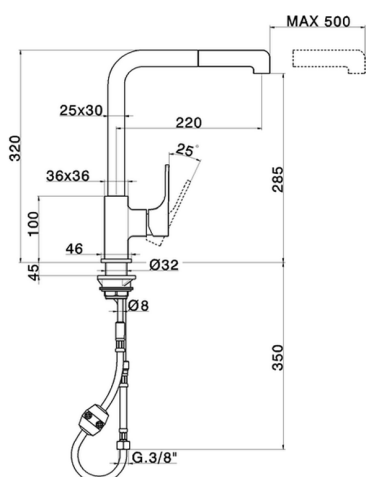

## Single lever sink mixer ES with pull out handspray KITCHEN\_CU000575

MODEL **CU000575**

Single lever sink mixer ES with pull out handspray, swivel spout, 2 sprays handshower, Nylon 175 cm. Flexible hoses

### CHARACTERISTICS

Cartridge Spare Parts **ZZ96691000**

**25 mm Cartridge**

#### EcoStop

EcoStop feature limits water flow to approximately 50% of maximum output with one point of resistance on setting. Push slightly past the middle stop only when full water output is required. This will save water up to 50%.