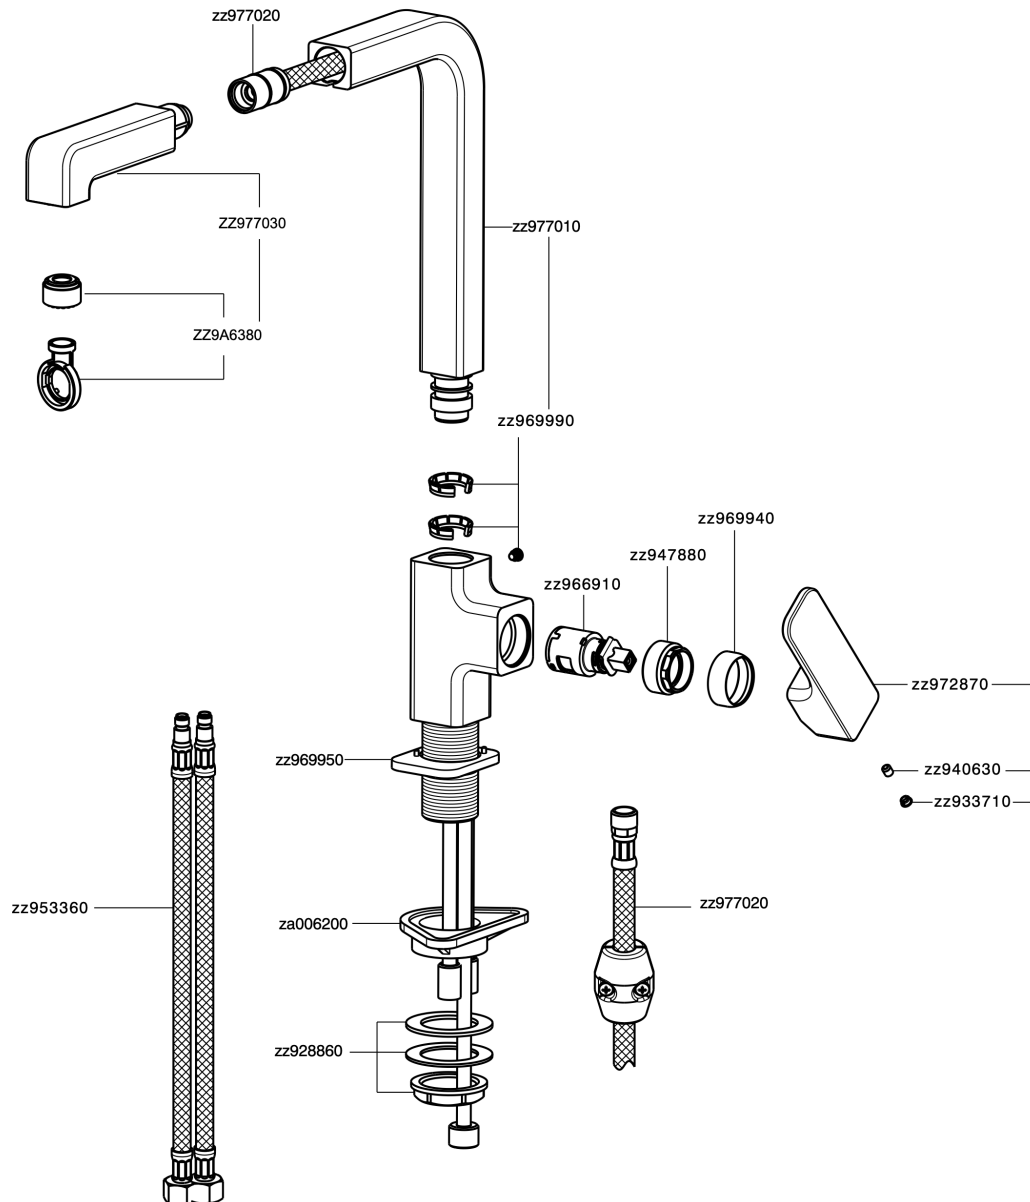

Single lever sink mixer ES with pull out handspray KITCHEN_CU000575

CU000575

<https://en.cisal.it/single-lever-sink-mixer-es-with-pull-out-handspray-kitchen-cu000575>

2026-06-16