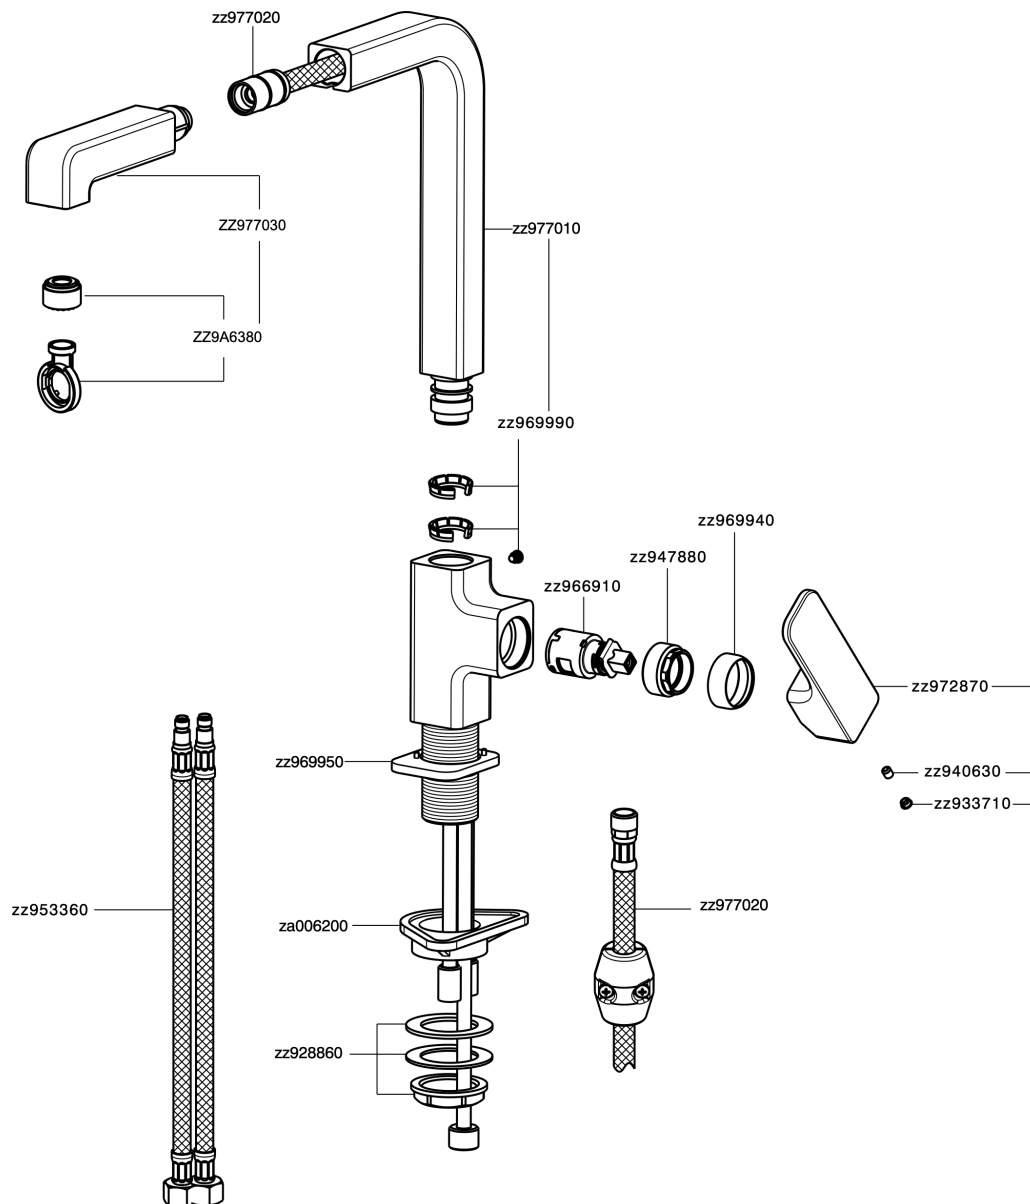

## Single lever sink mixer ES with pull out handspray KITCHEN\_CU000575

CU000575

<https://en.cisal.it/single-lever-sink-mixer-es-with-pull-out-handspray-kitchen-cu000575>

2026-06-14