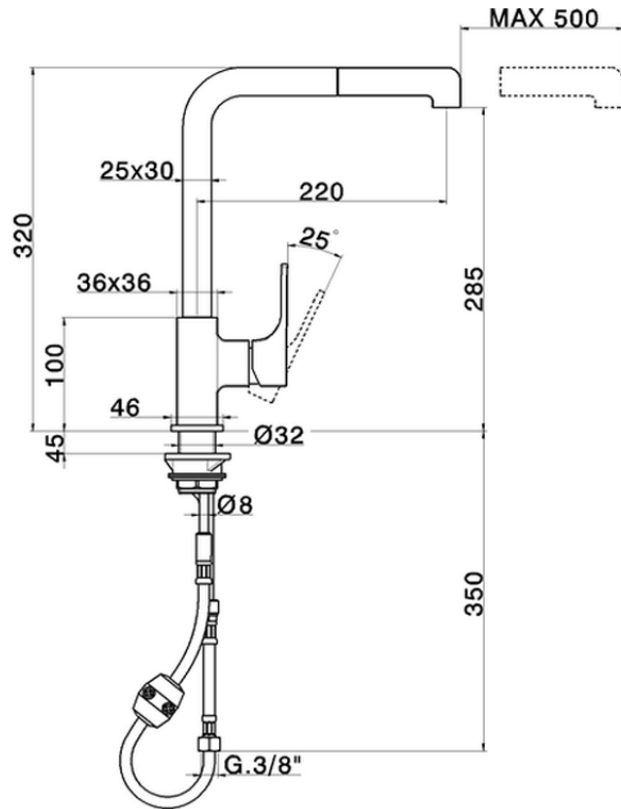

Single lever sink mixer ES with pull out handspray KITCHEN_CU000575

CU000575

<https://en.cisal.it/single-lever-sink-mixer-es-with-pull-out-handspray-kitchen-cu000575>

2026-04-28