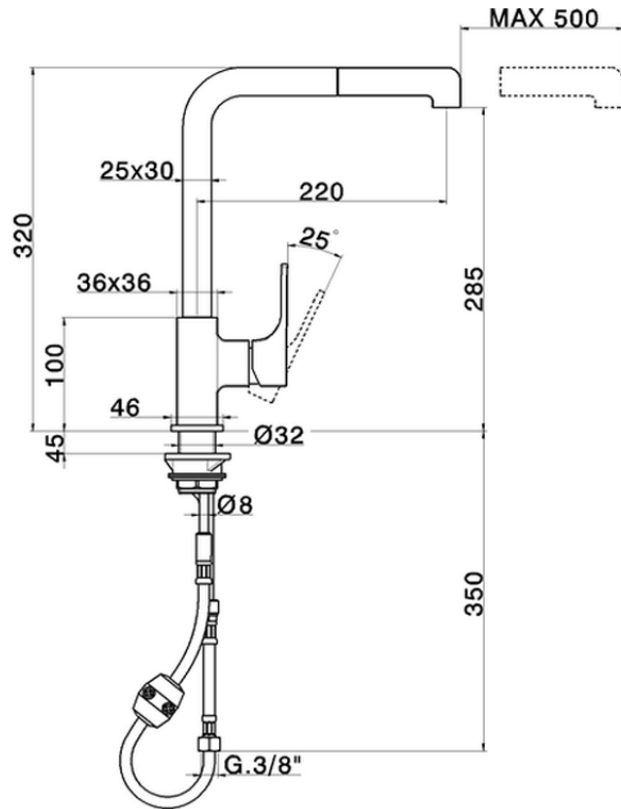

Single lever sink mixer ES with pull out handspray KITCHEN_CU000575

CU000575

<https://en.cisal.it/single-lever-sink-mixer-es-with-pull-out-handspray-kitchen-cu000575>

2026-04-08