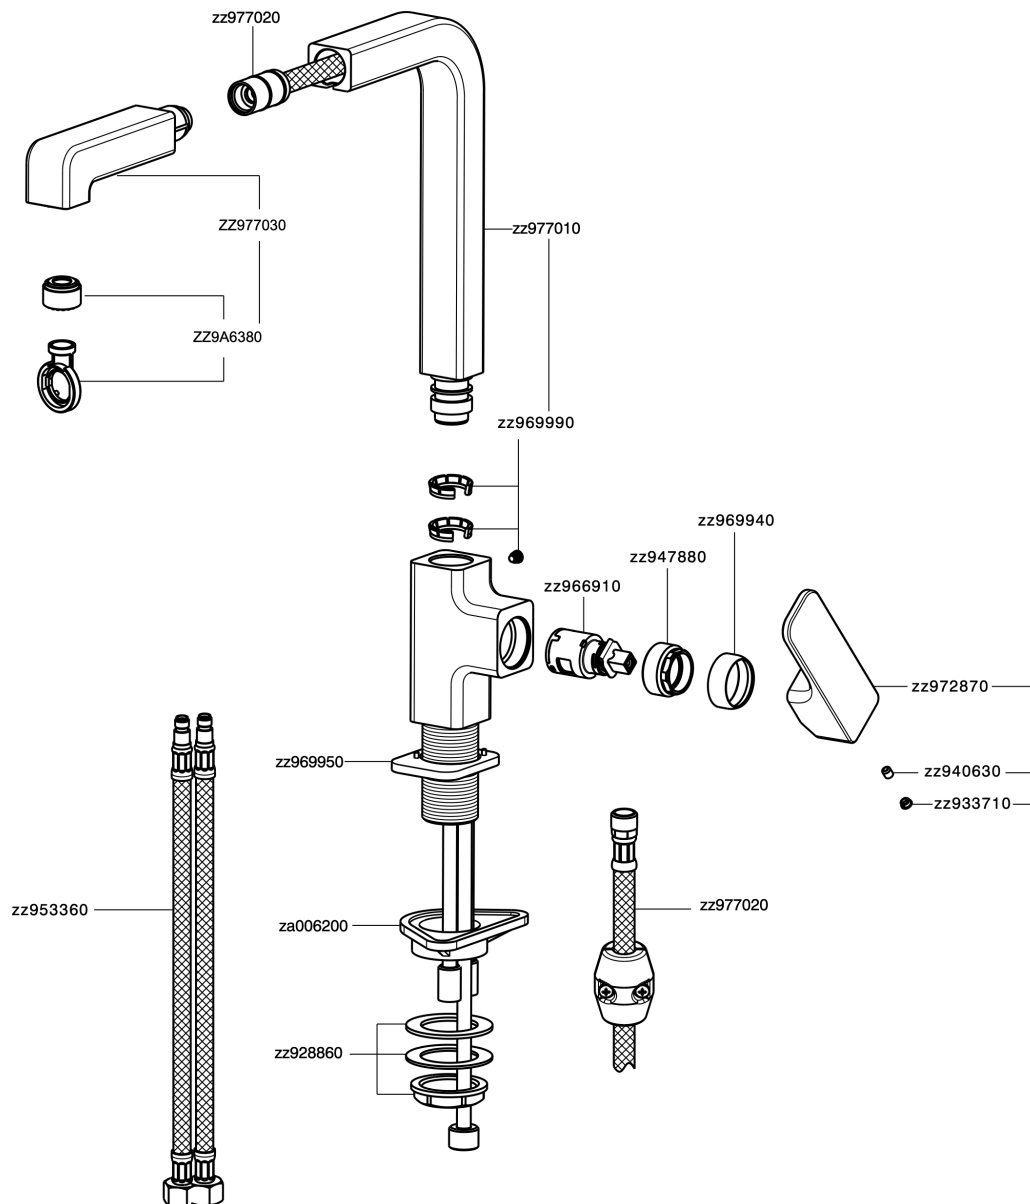

Single lever sink mixer ES with pull out handspray KITCHEN_CU000575

CU000575

<https://en.cisal.it/single-lever-sink-mixer-es-with-pull-out-handspray-kitchen-cu000575>

2026-04-10