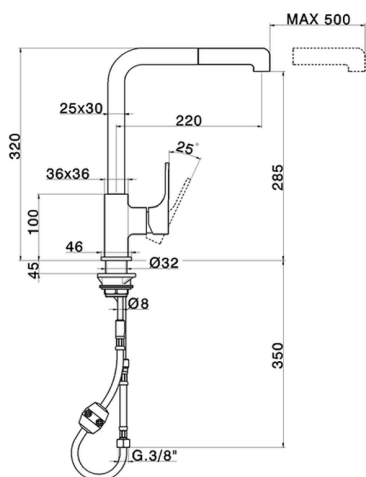

## Single lever sink mixer ES with pull out handspray KITCHEN\_CU000575

MODEL **CU000575**

Single lever sink mixer ES with pull out handspray, swivel spout, 2 sprays handshower, Nylon 175 cm. Flexible hoses

### CHARACTERISTICS

Cartridge Spare Parts **ZZ96691000**

**25 mm Cartridge**

#### EcoStop

EcoStop feature limits water flow to approximately 50% of maximum output with one point of resistance on setting. Push slightly past the middle stop only when full water output is required. This will save water up to 50%.