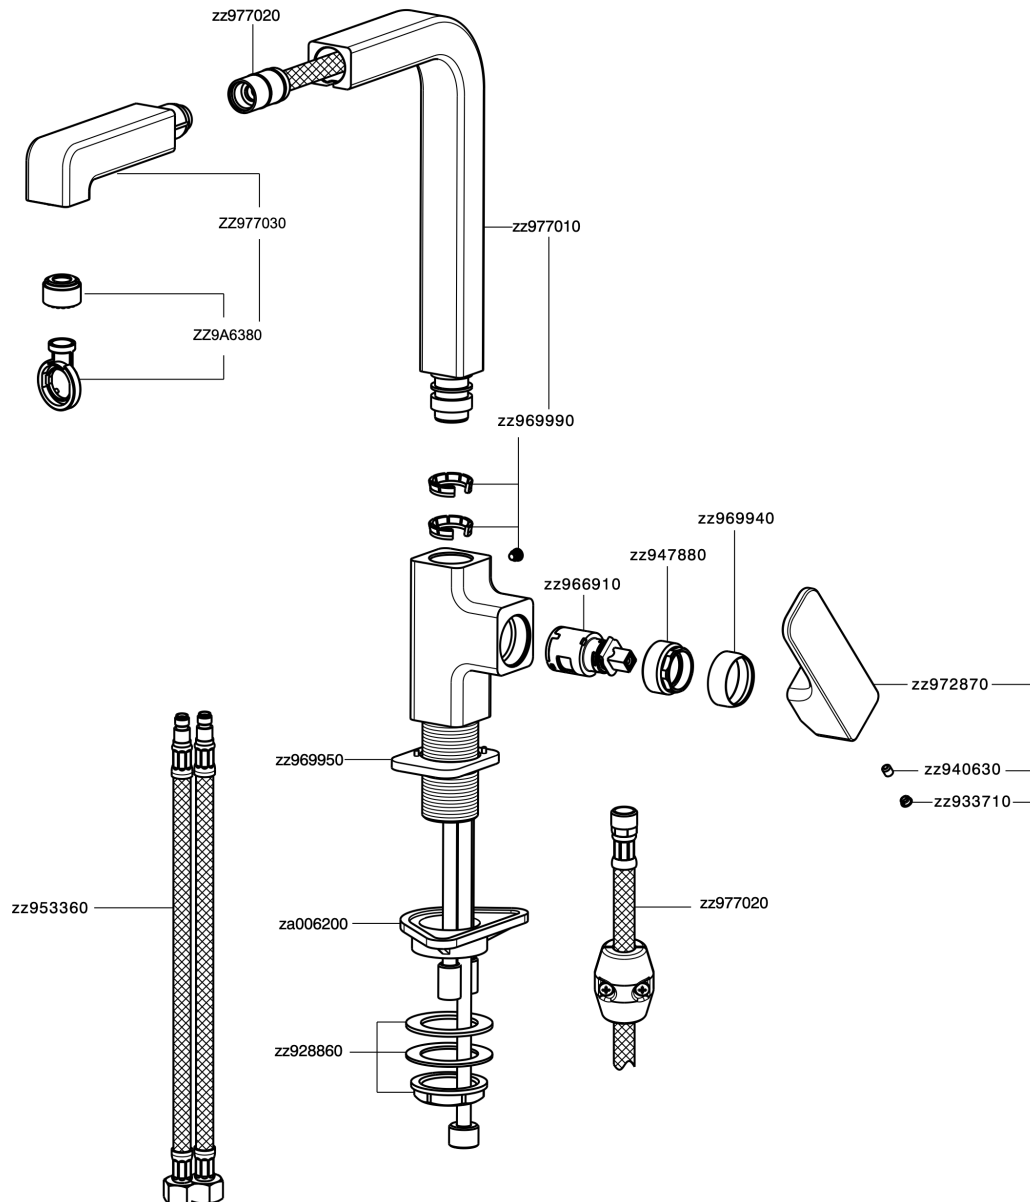

## Single lever sink mixer ES with pull out handspray KITCHEN\_CU000575

CU000575

<https://en.cisal.it/single-lever-sink-mixer-es-with-pull-out-handspray-kitchen-cu000575>

2026-04-08