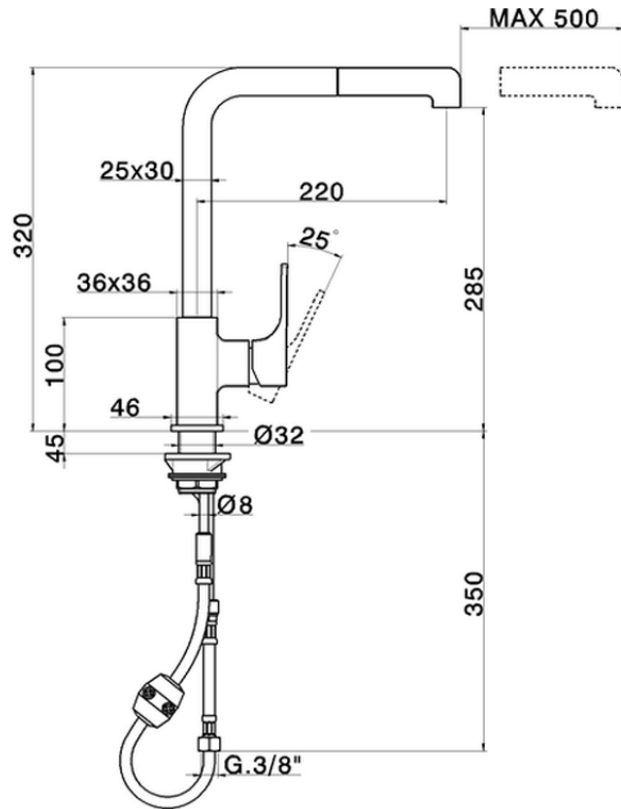

## Single lever sink mixer ES with pull out handspray KITCHEN\_CU000575

CU000575

<https://en.cisal.it/single-lever-sink-mixer-es-with-pull-out-handspray-kitchen-cu000575>

2026-06-13