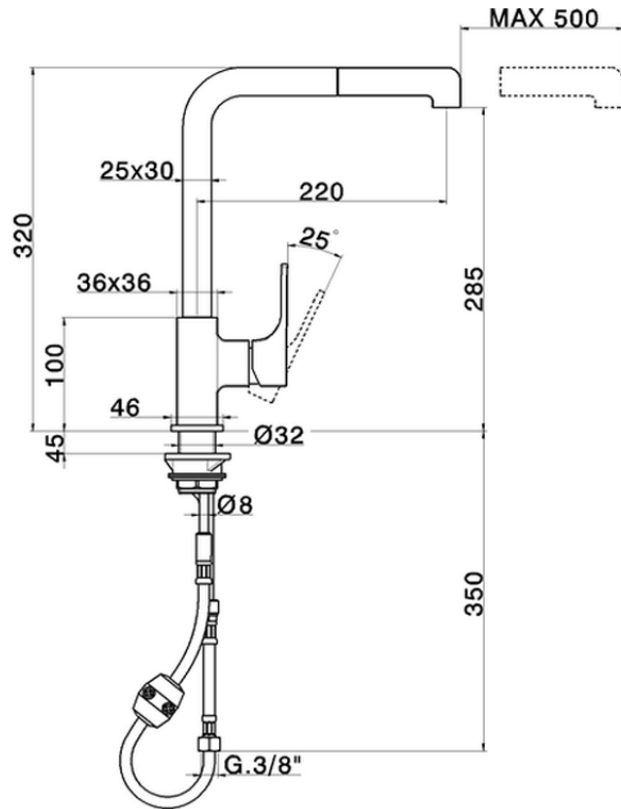

## Single lever sink mixer ES with pull out handspray KITCHEN\_CU000575

CU000575

<https://en.cisal.it/single-lever-sink-mixer-es-with-pull-out-handspray-kitchen-cu000575>

2026-04-28