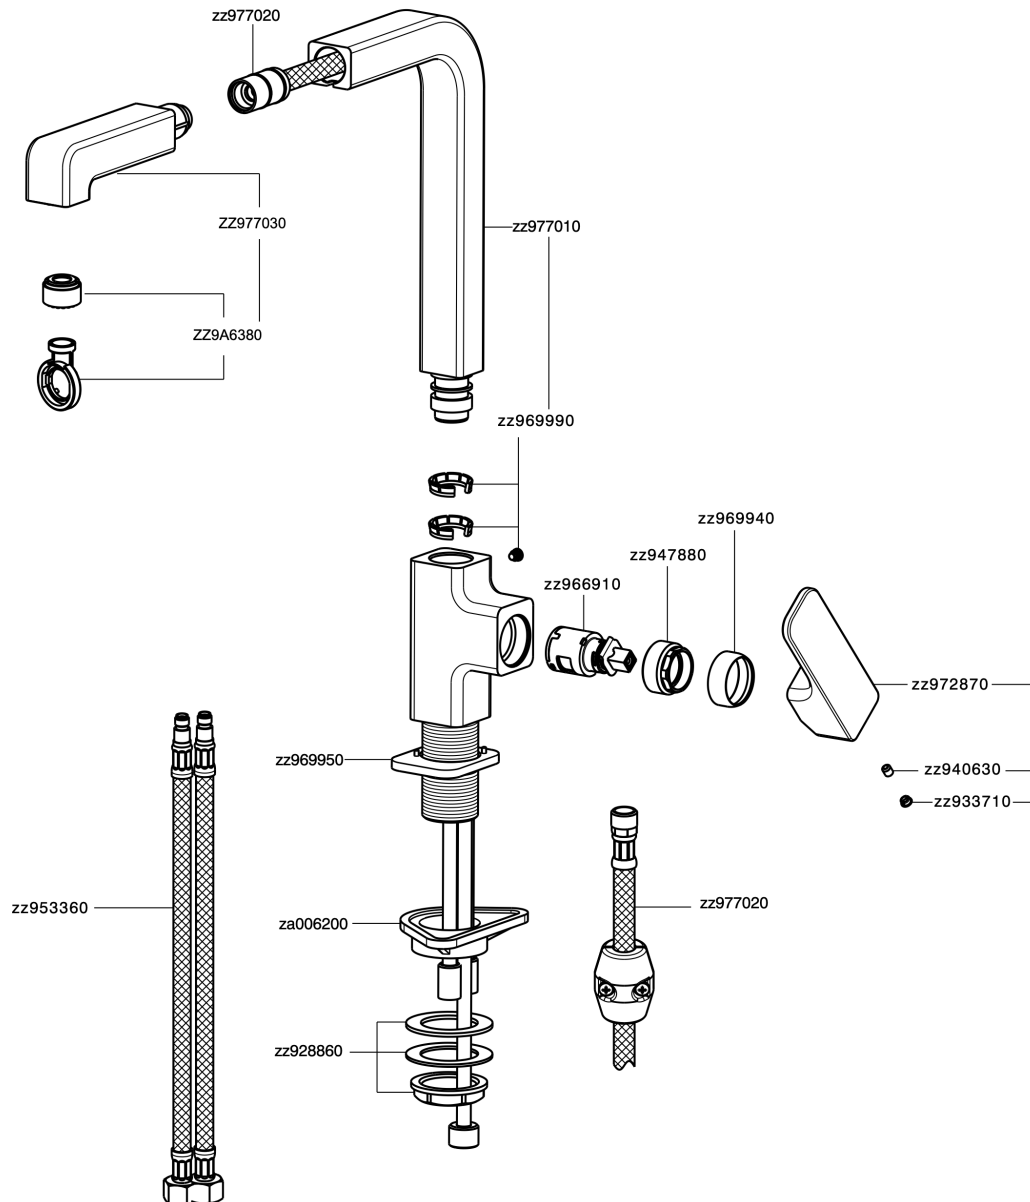

Single lever sink mixer ES with pull out handspray KITCHEN_CU000575

MODEL **CU000575**

Single lever sink mixer ES with pull out handspray, swivel spout, 2 sprays handshower, Nylon 175 cm. Flexible hoses

AVAILABLE FINISHINGS

-  **21** 21 Chrome
-  **2B** 2B Polished Nickel
-  **2F** 2F Brushed Nickel
-  **40** 40 Matt Black

CHARACTERISTICS

Cartridge Spare Parts **ZZ96691000**

25 mm Cartridge

EcoStop

EcoStop feature limits water flow to approximately 50% of maximum output with one point of resistance on setting. Push slightly past the middle stop only when full water output is required. This will save water up to 50%.

EnergySave

Thanks to the EnergySave device, only cold water will be drawn if the lever is operated in the central position, so that the water heater will not be engaged and no hot water wasted, leading to considerable savings in energy and costs. The temperature can be adjusted by rotating the lever to the left, until the desired temperature is reached.

Single lever sink mixer ES with pull out handspray KITCHEN_CU000575

CU000575

<https://en.cisal.it/single-lever-sink-mixer-es-with-pull-out-handspray-kitchen-cu000575>

2026-04-08