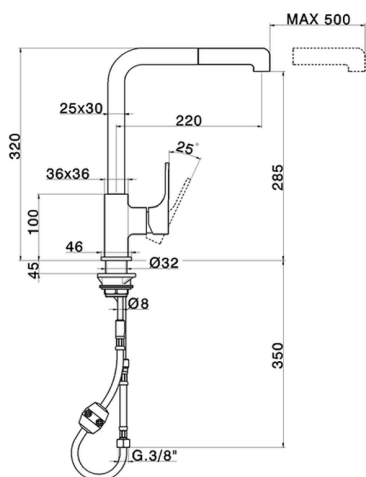

Single lever sink mixer ES with pull out handspray KITCHEN_CU000575

MODEL **CU000575**

Single lever sink mixer ES with pull out handspray, swivel spout, 2 sprays handshower, Nylon 175 cm. Flexible hoses

AVAILABLE FINISHINGS

-  **21** 21 Chrome
-  **2B** 2B Polished Nickel
-  **2F** 2F Brushed Nickel
-  **40** 40 Matt Black

CHARACTERISTICS

Cartridge Spare Parts **ZZ96691000**

25 mm Cartridge

EcoStop

EcoStop feature limits water flow to approximately 50% of maximum output with one point of resistance on setting. Push slightly past the middle stop only when full water output is required. This will save water up to 50%.

EnergySave

Thanks to the EnergySave device, only cold water will be drawn if the lever is operated in the central position, so that the water heater will not be engaged and no hot water wasted, leading to considerable savings in energy and costs. The temperature can be adjusted by rotating the lever to the left, until the desired temperature is reached.

Single lever sink mixer ES with pull out handspray KITCHEN_CU000575

CU000575

<https://en.cisal.it/single-lever-sink-mixer-es-with-pull-out-handspray-kitchen-cu000575>

2026-05-19