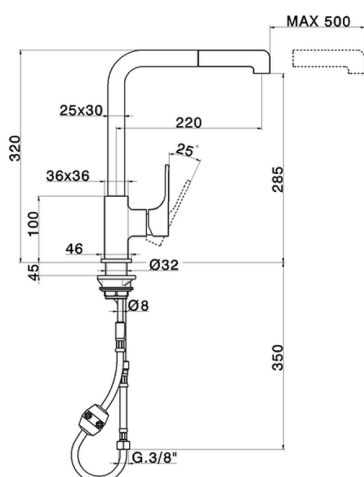

Single lever sink mixer ES with pull out handspray KITCHEN_CU000575

MODEL **CU000575**

Single lever sink mixer ES with pull out handspray, swivel spout, 2 sprays handshower, Nylon 175 cm. Flexible hoses

AVAILABLE FINISHINGS

-  **21** 21 Chrome
-  **2B** 2B Polished Nickel
-  **2F** 2F Brushed Nickel
-  **40** 40 Matt Black

CHARACTERISTICS

Cartridge Spare Parts **ZZ96691000**

25 mm Cartridge

EcoStop

EcoStop feature limits water flow to approximately 50% of maximum output with one point of resistance on setting. Push slightly past the middle stop only when full water output is required. This will save water up to 50%.

EnergySave

Thanks to the EnergySave device, only cold water will be drawn if the lever is operated in the central position, so that the water heater will not be engaged and no hot water wasted, leading to considerable savings in energy and costs. The temperature can be adjusted by rotating the lever to the left, until the desired temperature is reached.

Single lever sink mixer ES with pull out handspray KITCHEN_CU000575

CU000575

<https://en.cisal.it/single-lever-sink-mixer-es-with-pull-out-handspray-kitchen-cu000575>

2026-04-08