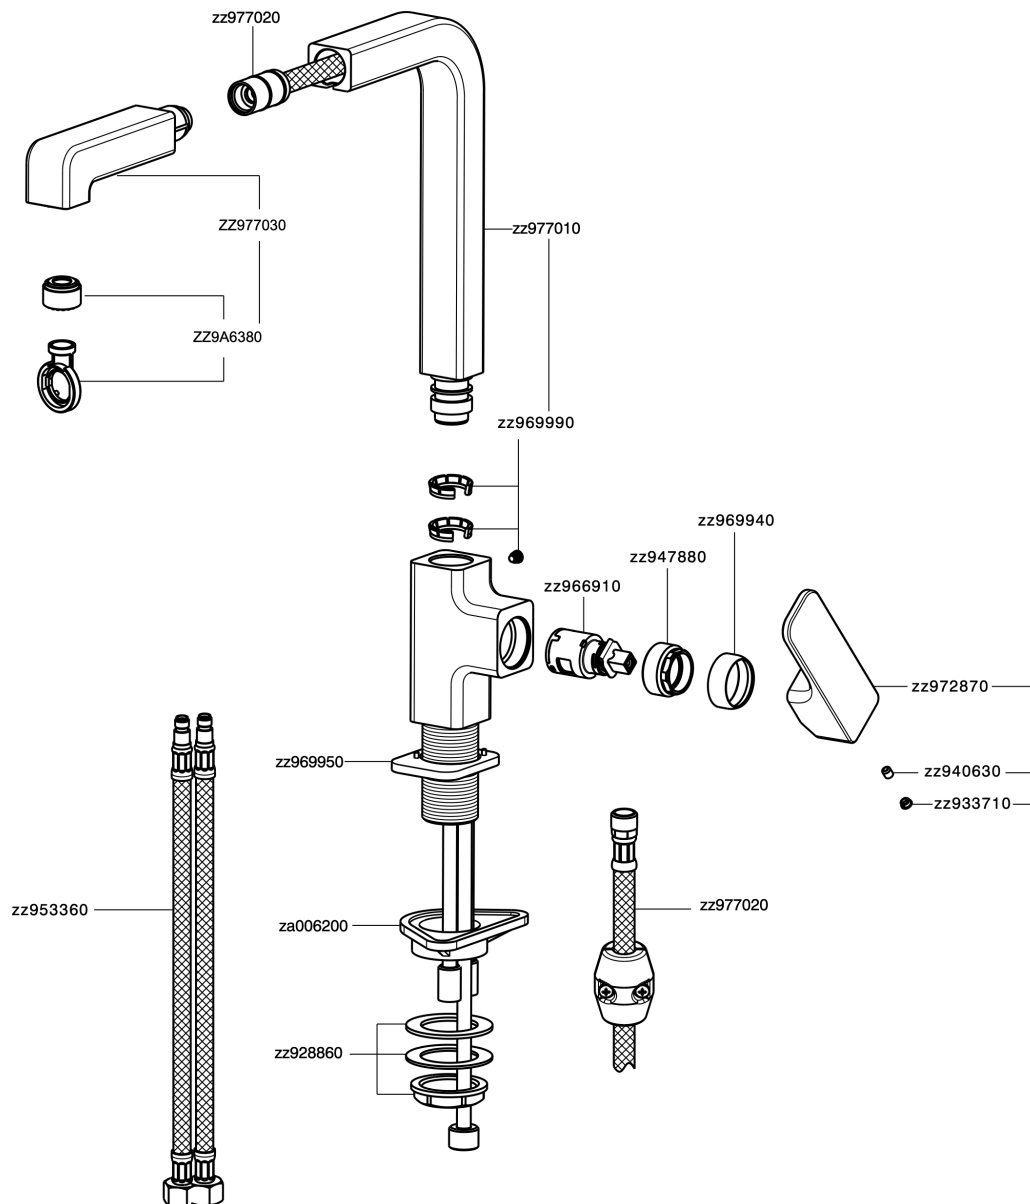

Single lever sink mixer ES with pull out handspray KITCHEN_CU000575

MODEL **CU000575**

Single lever sink mixer ES with pull out handspray, swivel spout, 2 sprays handshower, Nylon 175 cm. Flexible hoses

AVAILABLE FINISHINGS

-  **21** 21 Chrome
-  **2B** 2B Polished Nickel
-  **2F** 2F Brushed Nickel
-  **40** 40 Matt Black

CHARACTERISTICS

Cartridge Spare Parts **ZZ96691000**

25 mm Cartridge

EcoStop

EcoStop feature limits water flow to approximately 50% of maximum output with one point of resistance on setting. Push slightly past the middle stop only when full water output is required. This will save water up to 50%.

EnergySave

Thanks to the EnergySave device, only cold water will be drawn if the lever is operated in the central position, so that the water heater will not be engaged and no hot water wasted, leading to considerable savings in energy and costs. The temperature can be adjusted by rotating the lever to the left, until the desired temperature is reached.

Single lever sink mixer ES with pull out handspray KITCHEN_CU000575

CU000575

<https://en.cisal.it/single-lever-sink-mixer-es-with-pull-out-handspray-kitchen-cu000575>

2026-05-19