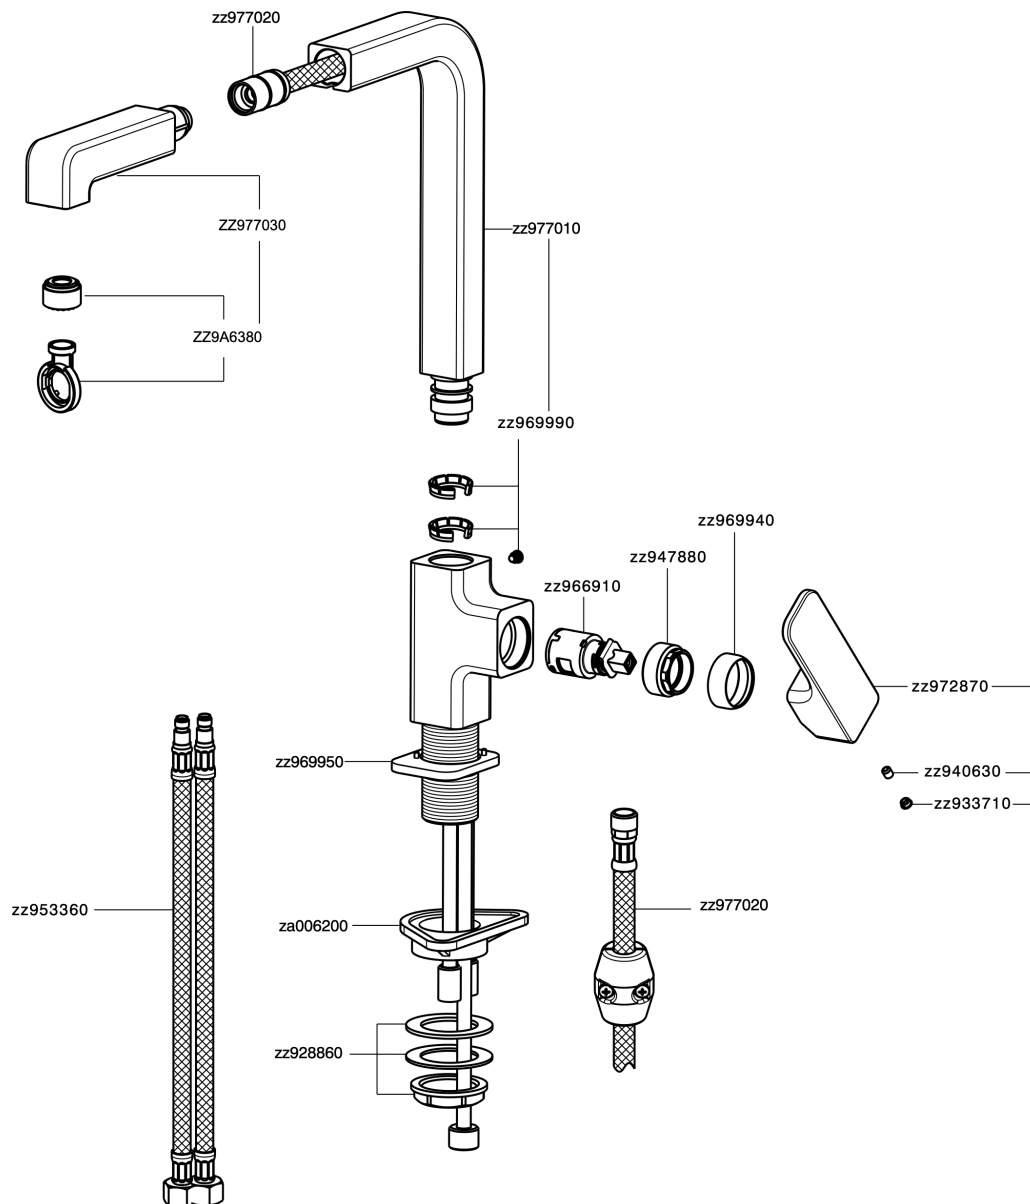

Single lever sink mixer ES with pull out handspray KITCHEN_CU000575

CU000575

<https://en.cisal.it/single-lever-sink-mixer-es-with-pull-out-handspray-kitchen-cu000575>

2026-04-28