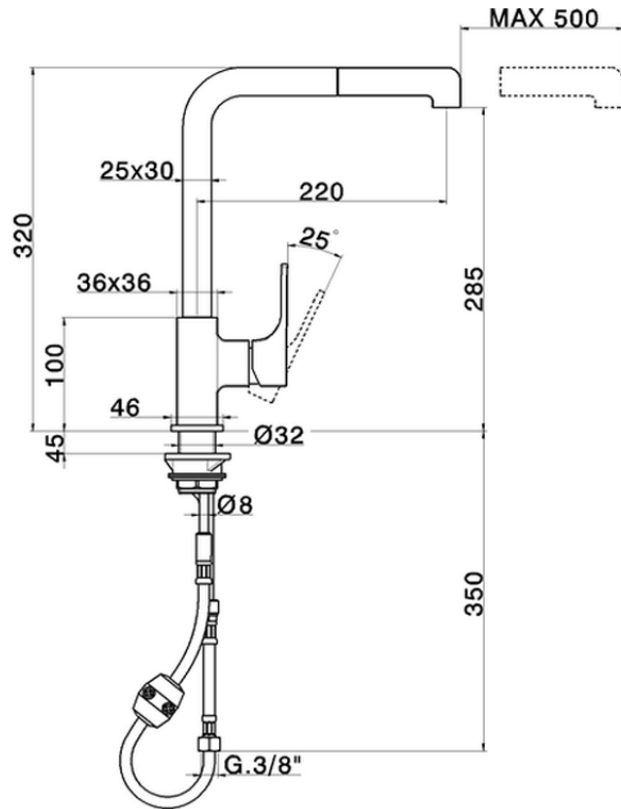

## Single lever sink mixer ES with pull out handspray KITCHEN\_CU000575

CU000575

<https://en.cisal.it/single-lever-sink-mixer-es-with-pull-out-handspray-kitchen-cu000575>

2026-04-10