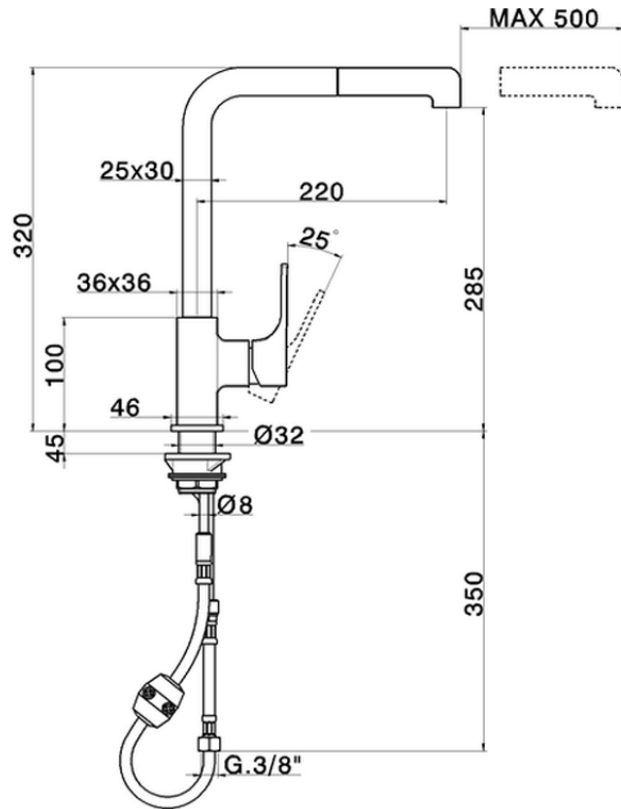

Single lever sink mixer ES with pull out handspray KITCHEN_CU000575

CU000575

<https://en.cisal.it/single-lever-sink-mixer-es-with-pull-out-handspray-kitchen-cu000575>

2026-05-19