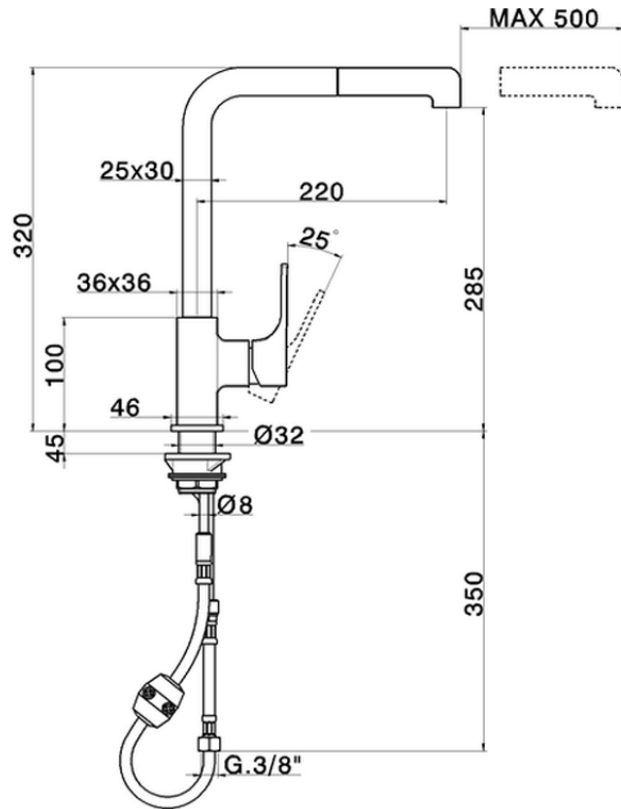

## Single lever sink mixer ES with pull out handspray KITCHEN\_CU000575

CU000575

<https://en.cisal.it/single-lever-sink-mixer-es-with-pull-out-handspray-kitchen-cu000575>

2026-06-14