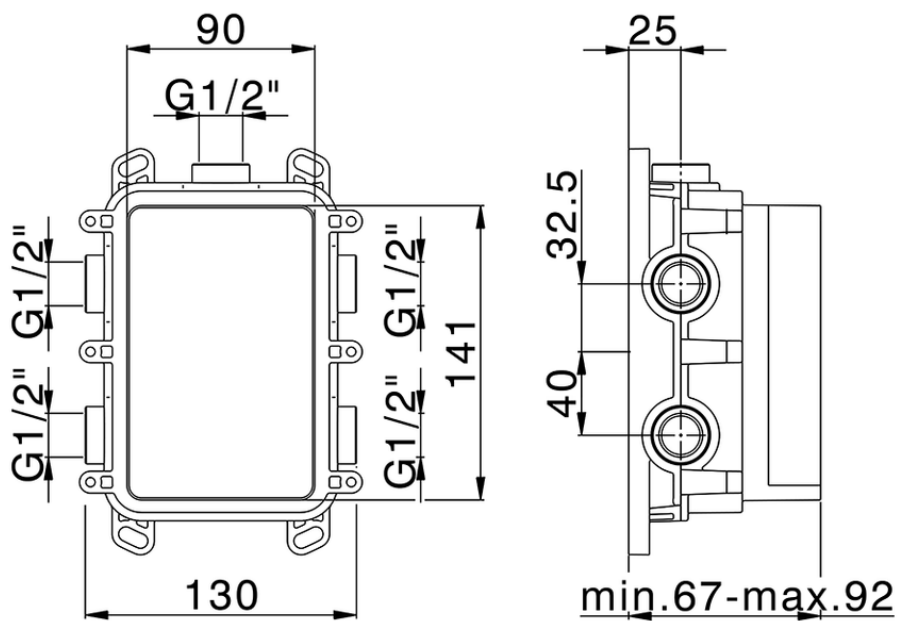

Exposed part for Single Lever One Box Valve ONE BOX_SM0BM030

SM0BM030

<https://en.cisal.it/exposed-part-for-single-lever-one-box-valve-one-box-sm0bm030>

ZA00B031

<https://en.cisal.it/one-box-universal-concealed-part-one-box-za00b031>