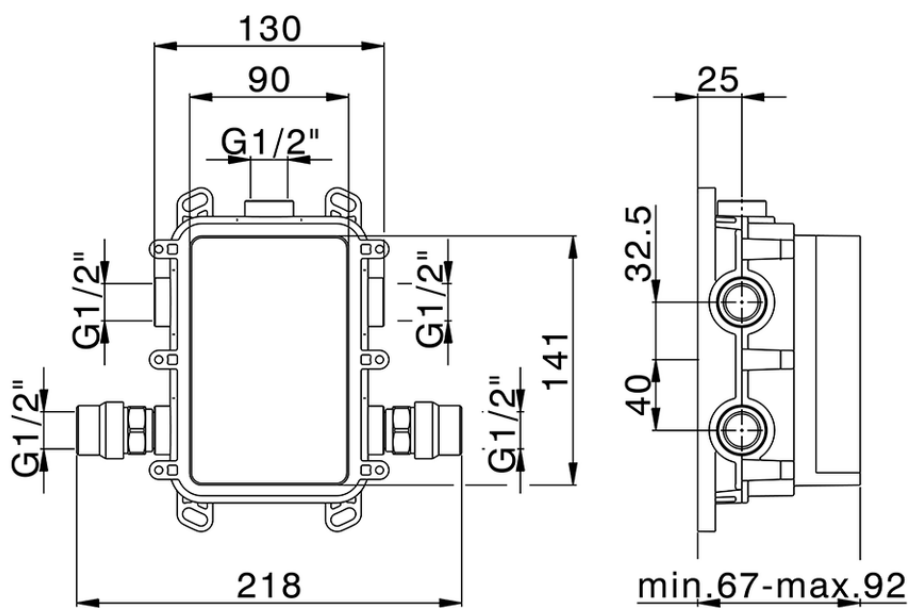

Exposed part for Single Lever One Box Valve ONE BOX_SM0BM030

SM0BM030

<https://en.cisal.it/exposed-part-for-single-lever-one-box-valve-one-box-sm0bm030>

ZA00B031

<https://en.cisal.it/one-box-universal-concealed-part-one-box-za00b031>