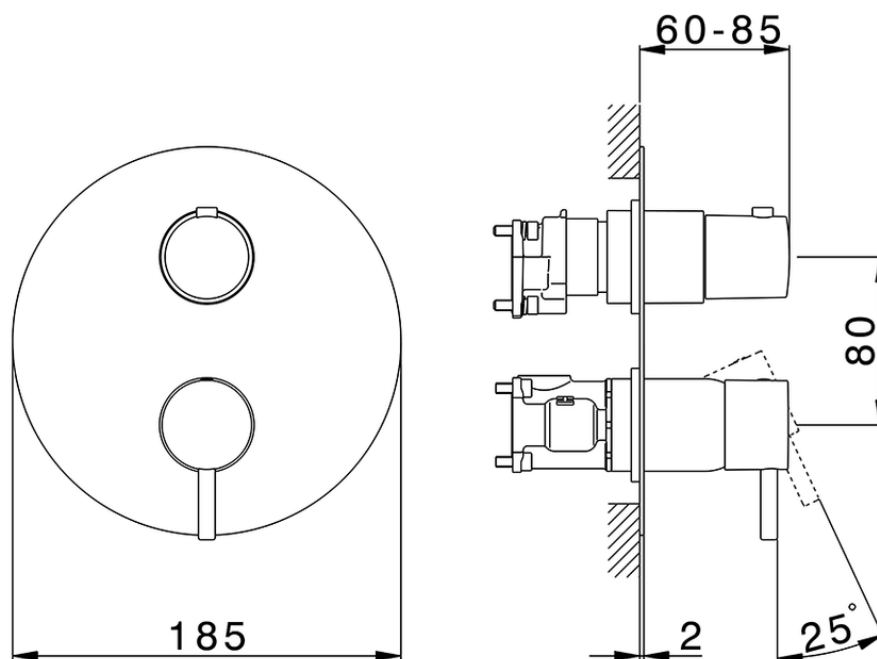

## Exposed part for Single Lever One Box Valve ONE BOX\_SM0BM030

SM0BM030

<https://en.cisal.it/exposed-part-for-single-lever-one-box-valve-one-box-sm0bm030>

ZA00B031

<https://en.cisal.it/one-box-universal-concealed-part-one-box-za00b031>