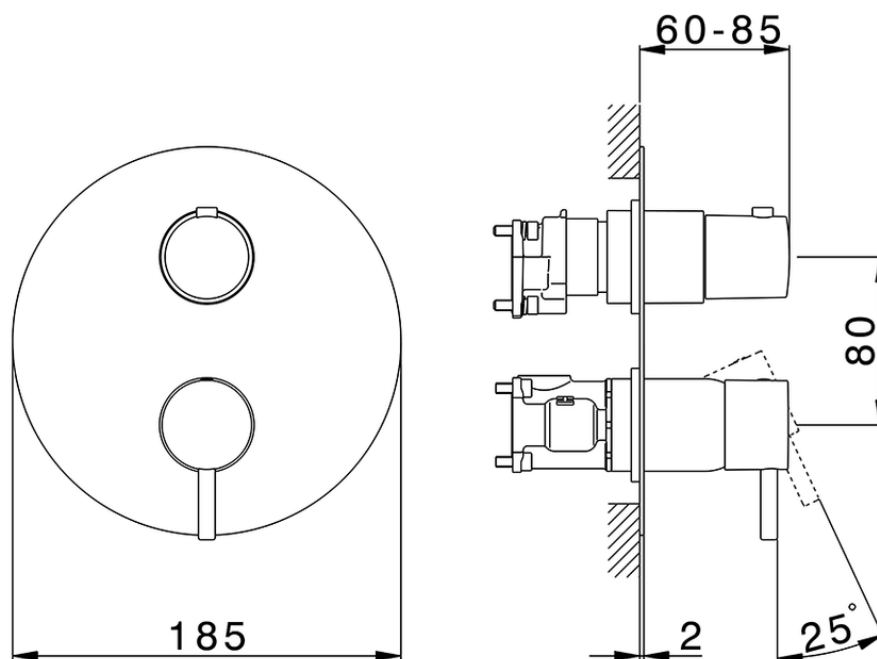

Exposed part for Single Lever One Box Valve ONE BOX_SM0BM030

SM0BM030

<https://en.cisal.it/exposed-part-for-single-lever-one-box-valve-one-box-sm0bm030>

ZA00B031

<https://en.cisal.it/one-box-universal-concealed-part-one-box-za00b031>