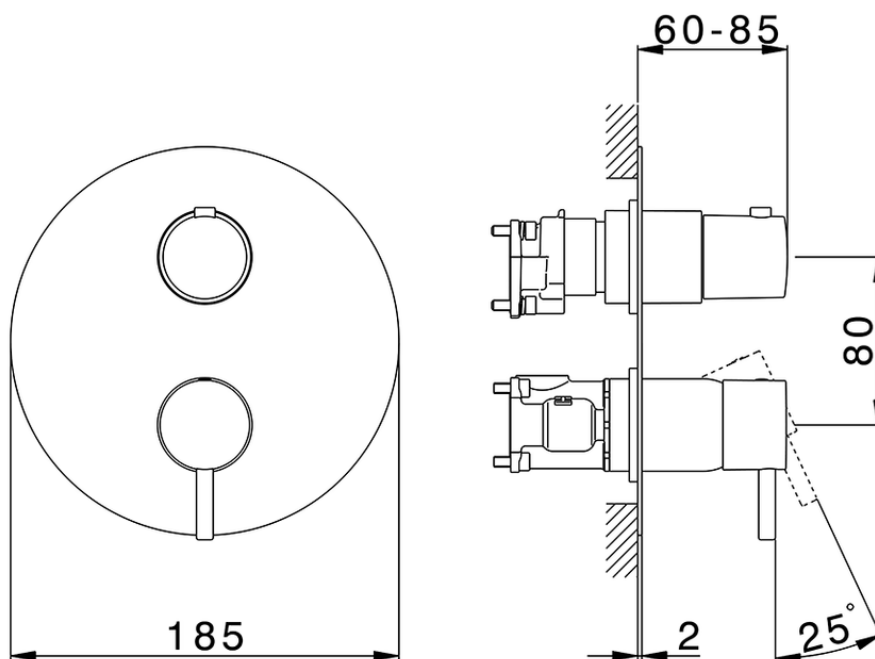

Exposed part for Single Lever One Box Valve ONE BOX_SM0BM030

SM0BM030

<https://en.cisal.it/exposed-part-for-single-lever-one-box-valve-one-box-sm0bm030>

ZA00B031

<https://en.cisal.it/one-box-universal-concealed-part-one-box-za00b031>