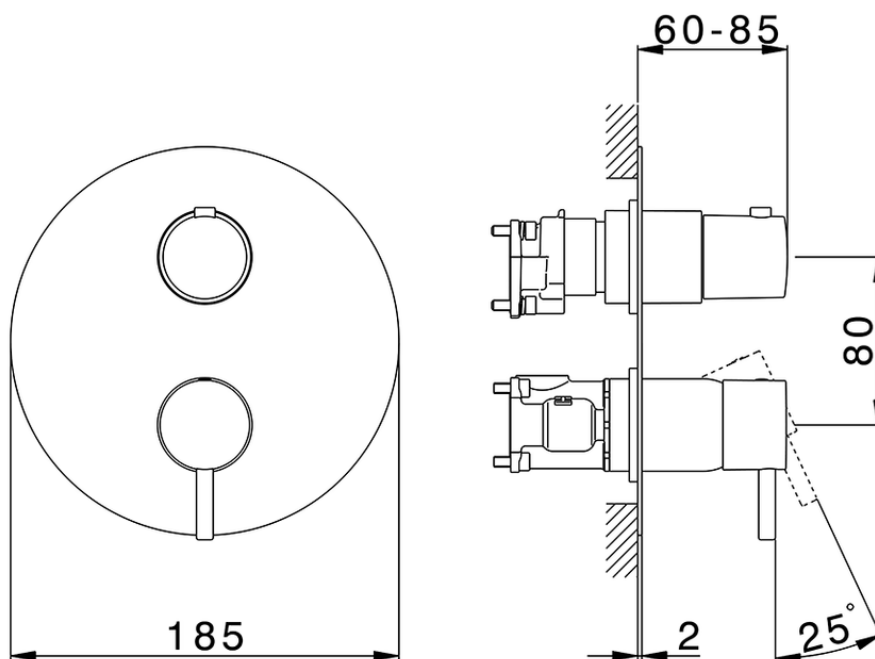

## Exposed part for Single Lever One Box Valve ONE BOX\_SM0BM030

SM0BM030

<https://en.cisal.it/exposed-part-for-single-lever-one-box-valve-one-box-sm0bm030>

ZA00B031

<https://en.cisal.it/one-box-universal-concealed-part-one-box-za00b031>