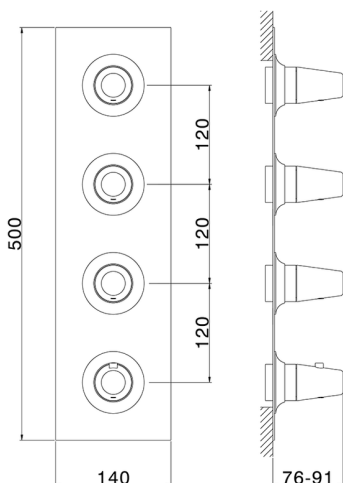

## Cover Part for 3 Function Concealed Thermo Valve VITA\_VI01V300

MODEL **VI01V300**

Cover Part for 3 Function Concealed Thermo Valve, for item ZA01V300