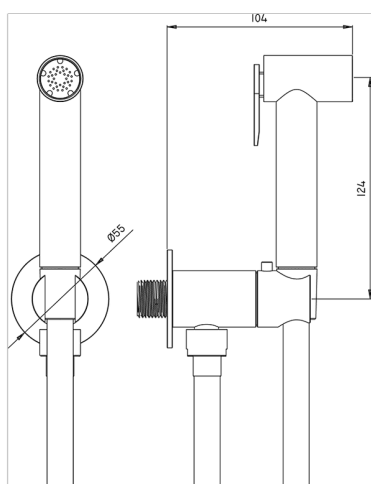

Hygienic Spray

Multi-jets hygienic hand shower, for personal hygiene care.

2025-04-25