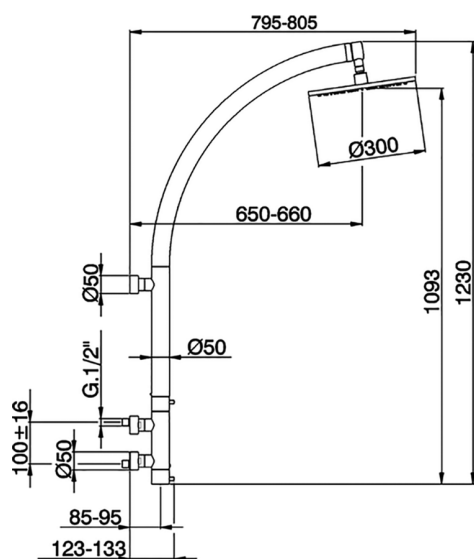

Thermostatic wall-mounted shower column WELLNESS_LNC91010

MODEL **LNC91010**

Thermostatic wall-mounted shower column, thermostatic mixer 100 mm centre to centre, not adjustable column, 300 mm round showerhead 8 mm thick BRASS

AVAILABLE FINISHINGS

CHARACTERISTICS

Cartridge Spare Parts **22.04A.AR - ZZ97279004**

Argo 2 (long filter) Thermostatic Valve

Thermostatic

The Cisal thermostatic is your personal water manager, helping you to handle, control and save water and energy.