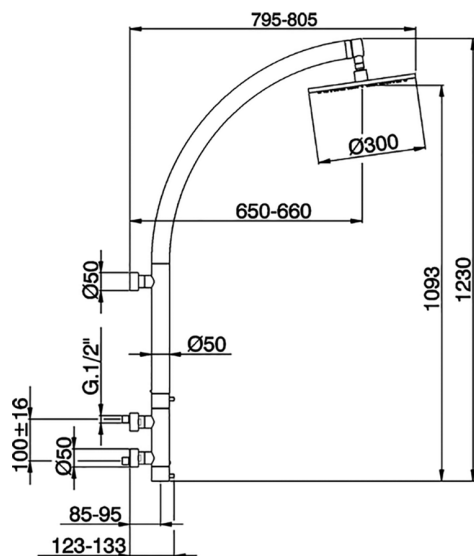

## Thermostatic wall-mounted shower column WELLNESS\_LNC91010

MODEL **LNC91010**

Thermostatic wall-mounted shower column, thermostatic mixer 100 mm centre to centre, not adjustable column, 300 mm round showerhead 8 mm thick BRASS

AVAILABLE FINISHINGS

CHARACTERISTICS

Cartridge Spare Parts **22.04A.AR - ZZ97279004**

**Argo 2 (long filter) Thermostatic Valve**