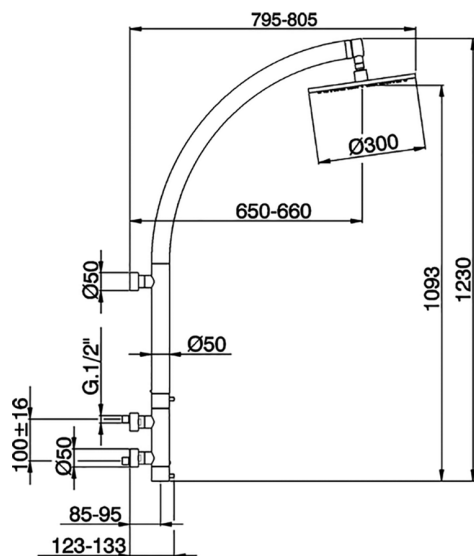

Thermostatic wall-mounted shower column WELLNESS_LNC91010

MODEL **LNC91010**

Thermostatic wall-mounted shower column, thermostatic mixer 100 mm centre to centre, not adjustable column, 300 mm round showerhead 8 mm thick BRASS

AVAILABLE FINISHINGS

CHARACTERISTICS

Cartridge Spare Parts **22.04A.AR - ZZ97279004**

Argo 2 (long filter) Thermostatic Valve

Thermostatic

The Cisal thermostatic is your personal water manager, helping you to handle, control and save water and energy.