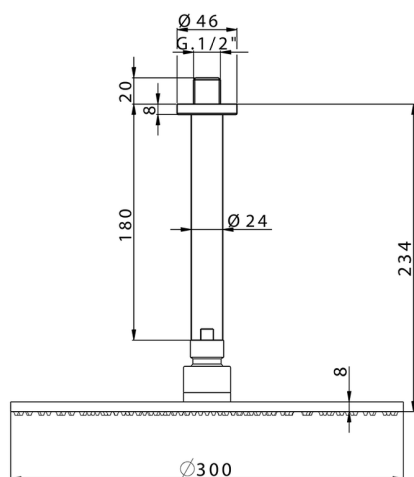

## Shower arm with showerhead WELLNESS\_DS013700

MODEL **DS013700**

Shower arm with showerhead, 300 mm round showerhead 8 mm thick BRASS