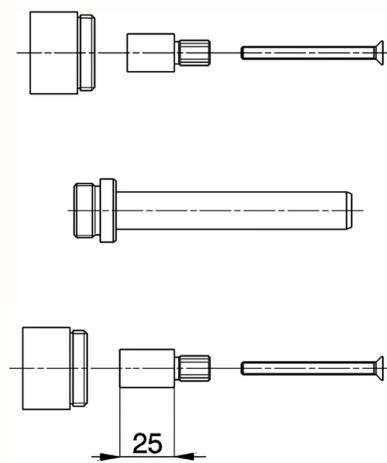

Extension +25 mm COMPONENTS_ZA000441

MODEL **ZA000441**

Extension 25 mm, for item BA00351

AVAILABLE FINISHINGS

 **04** 04 Without finishing

CHARACTERISTICS

2026-04-10