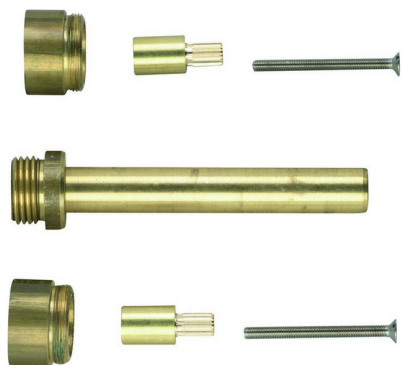

Extension +25 mm COMPONENTS_ZA000441

MODEL **ZA000441**

Extension 25 mm, for item BA00351

AVAILABLE FINISHINGS

 **04** 04 Without finishing

CHARACTERISTICS

2026-04-10