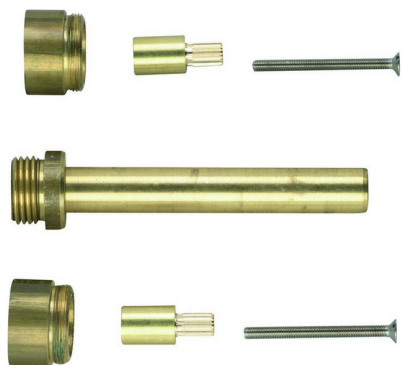

## Extension +25 mm COMPONENTS\_ZA000441

MODEL **ZA000441**

Extension 25 mm, for item BA00351

AVAILABLE FINISHINGS

 **04** 04 Without finishing

CHARACTERISTICS

2026-06-13