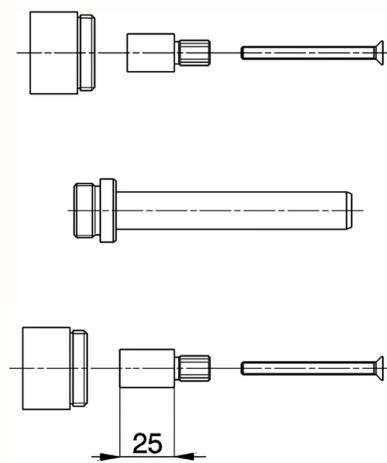

## Extension +25 mm COMPONENTS\_ZA000441

MODEL **ZA000441**

Extension 25 mm, for item BA00351

AVAILABLE FINISHINGS

 **04** 04 Without finishing

CHARACTERISTICS

2026-06-13