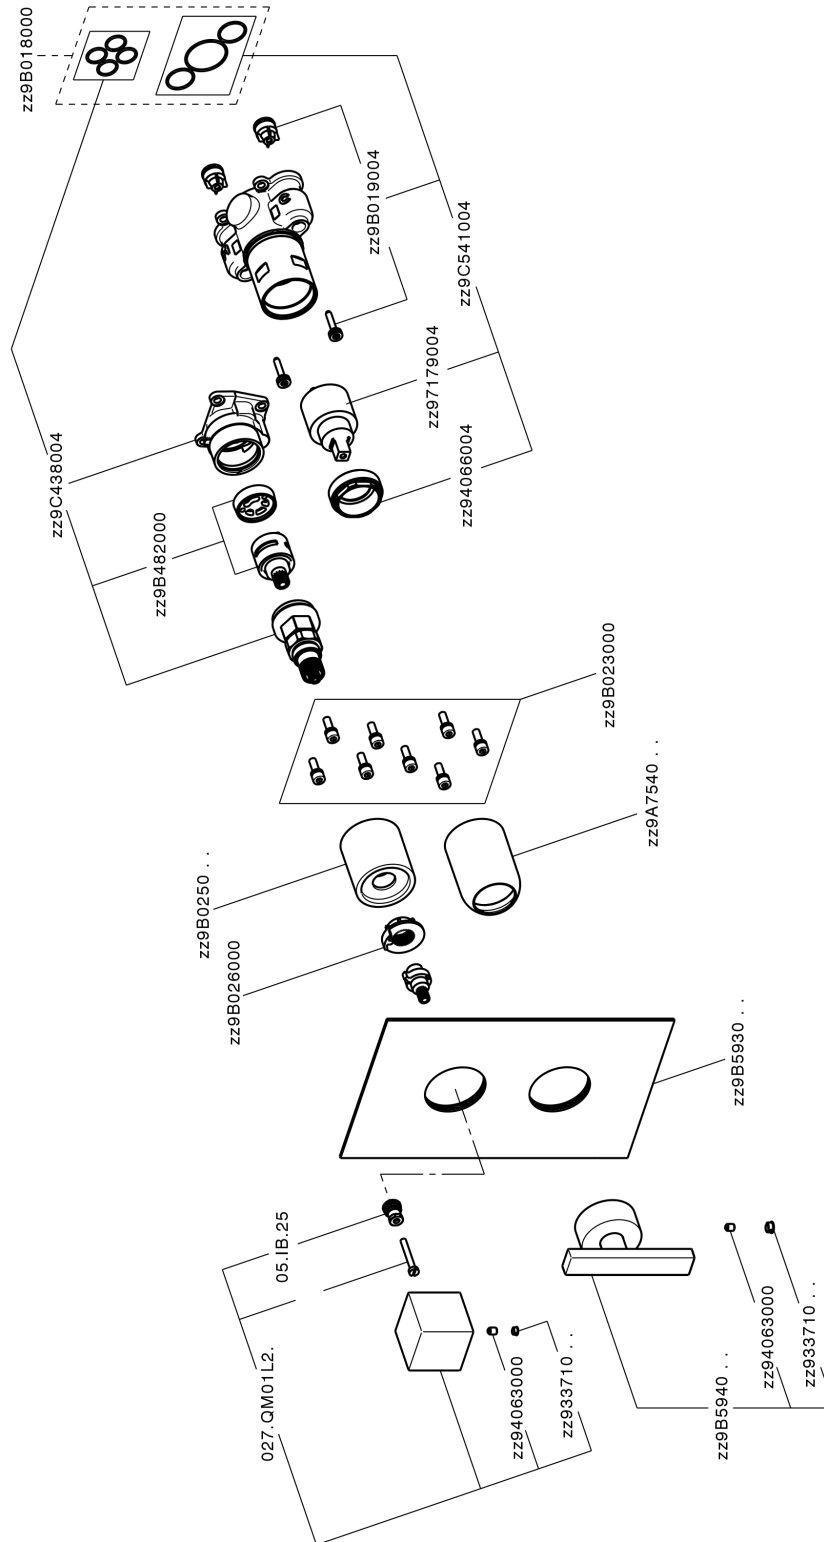

Exposed part for Single Lever One Box Valve ONE BOX_WE0BM030

WE0BM030

<https://en.cisal.it/exposed-part-for-single-lever-one-box-valve-one-box-we0bm030>

One Box Universal Concealed Part ONE BOX_ZA00B031

ZA00B031

<https://en.cisal.it/one-box-universal-concealed-part-one-box-za00b031>

One Box Universal Concealed Part ONE BOX_ZA00B030

ZA00B030

<https://en.cisal.it/one-box-universal-concealed-part-one-box-za00b030>

2026-04-05