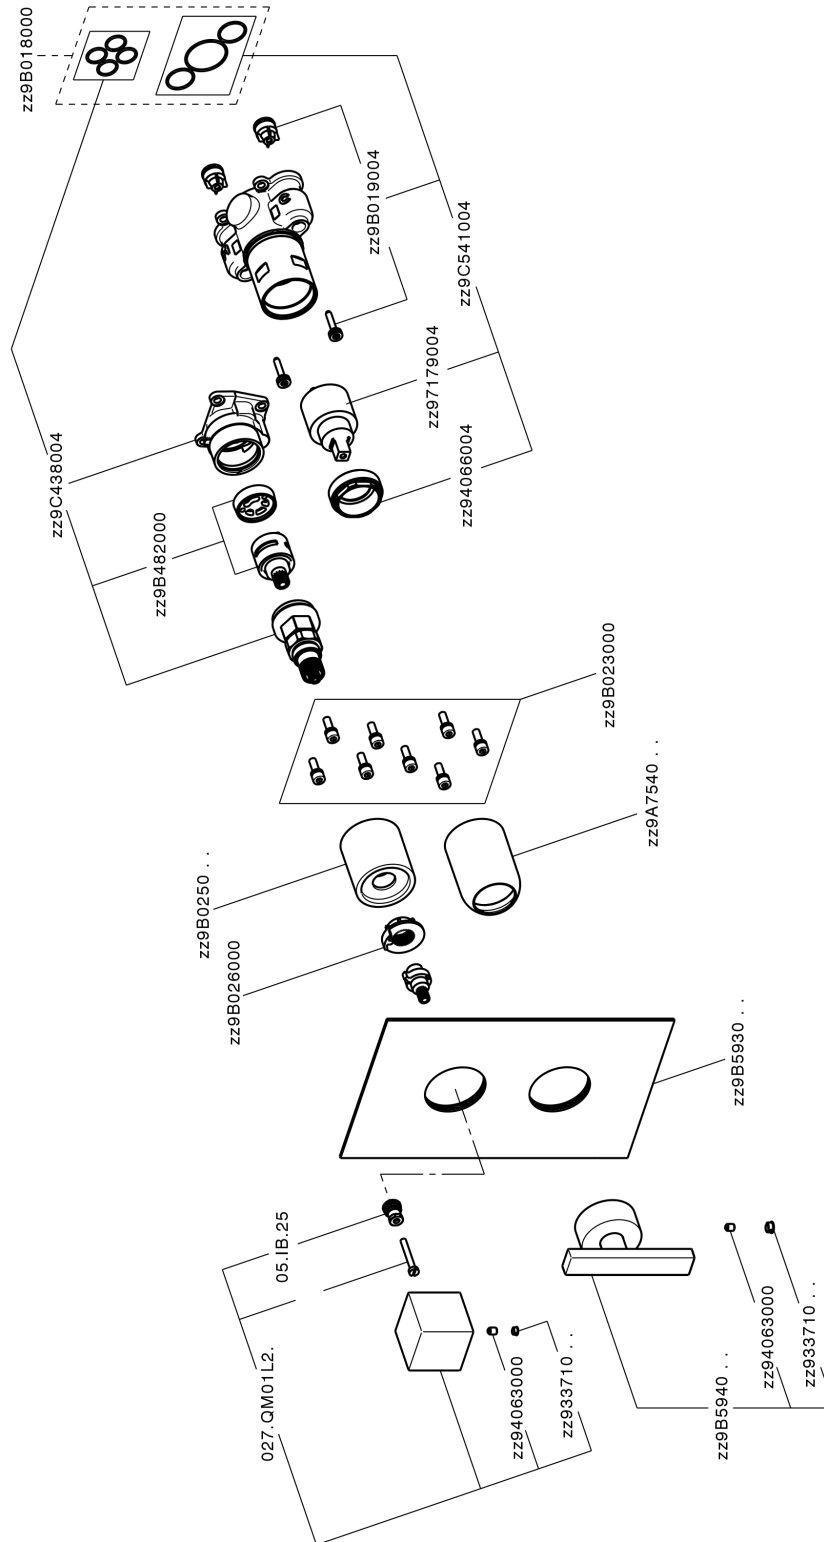

Exposed part for Single Lever One Box Valve ONE BOX_WE0BM030

WE0BM030

<https://en.cisal.it/exposed-part-for-single-lever-one-box-valve-one-box-we0bm030>

One Box Universal Concealed Part ONE BOX_ZA00B031

ZA00B031

<https://en.cisal.it/one-box-universal-concealed-part-one-box-za00b031>

One Box Universal Concealed Part ONE BOX_ZA00B030

ZA00B030

<https://en.cisal.it/one-box-universal-concealed-part-one-box-za00b030>

2026-04-29