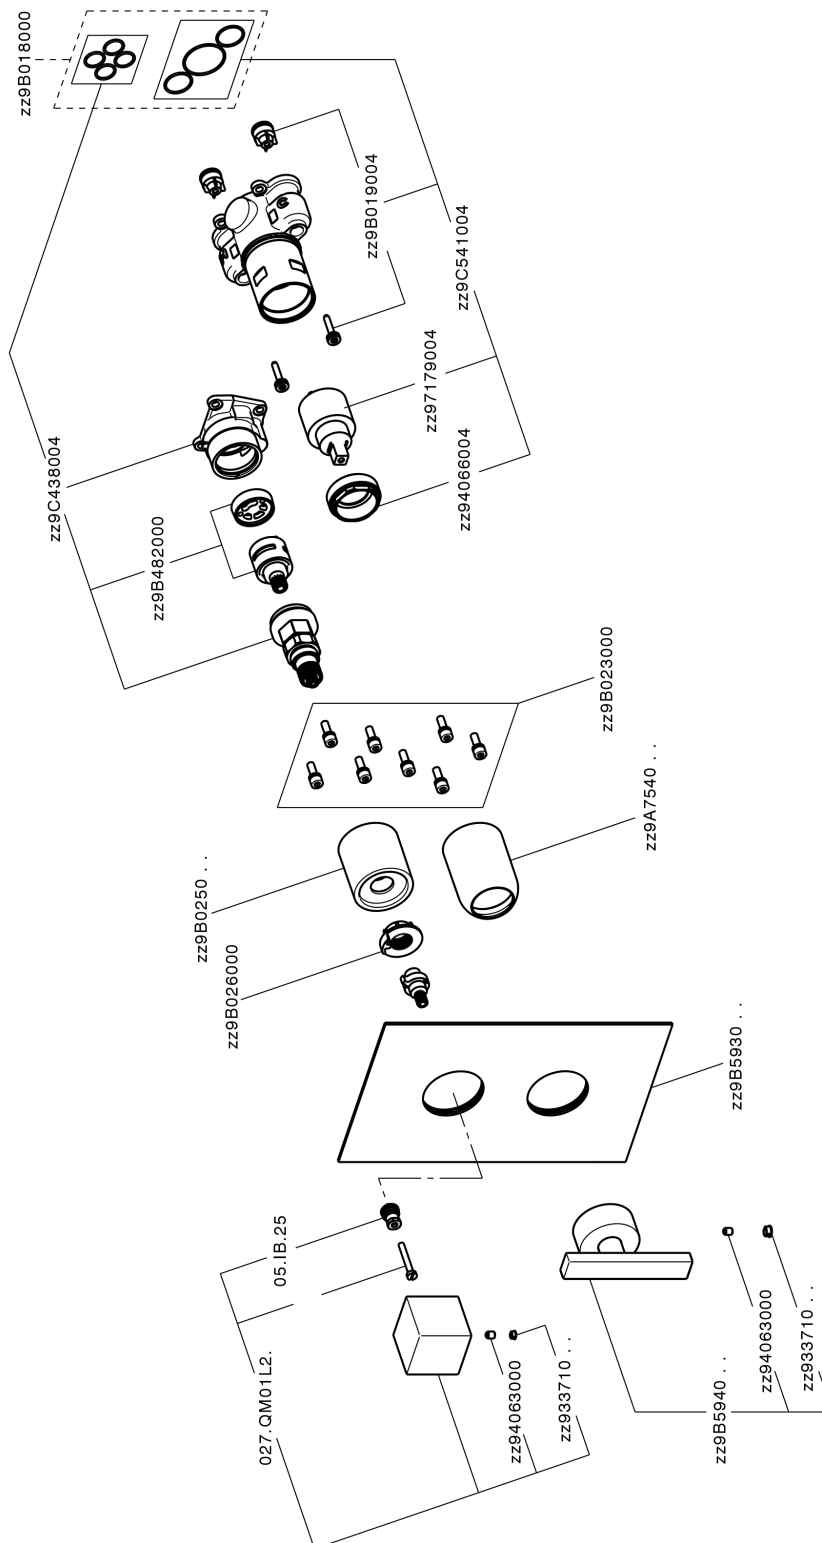

Exposed part for Single Lever One Box Valve ONE BOX_WE0BM030

WE0BM030

<https://en.cisal.it/exposed-part-for-single-lever-one-box-valve-one-box-we0bm030>

One Box Universal Concealed Part ONE BOX_ZA00B031

ZA00B031

<https://en.cisal.it/one-box-universal-concealed-part-one-box-za00b031>

One Box Universal Concealed Part ONE BOX_ZA00B030

ZA00B030

<https://en.cisal.it/one-box-universal-concealed-part-one-box-za00b030>

2026-06-14