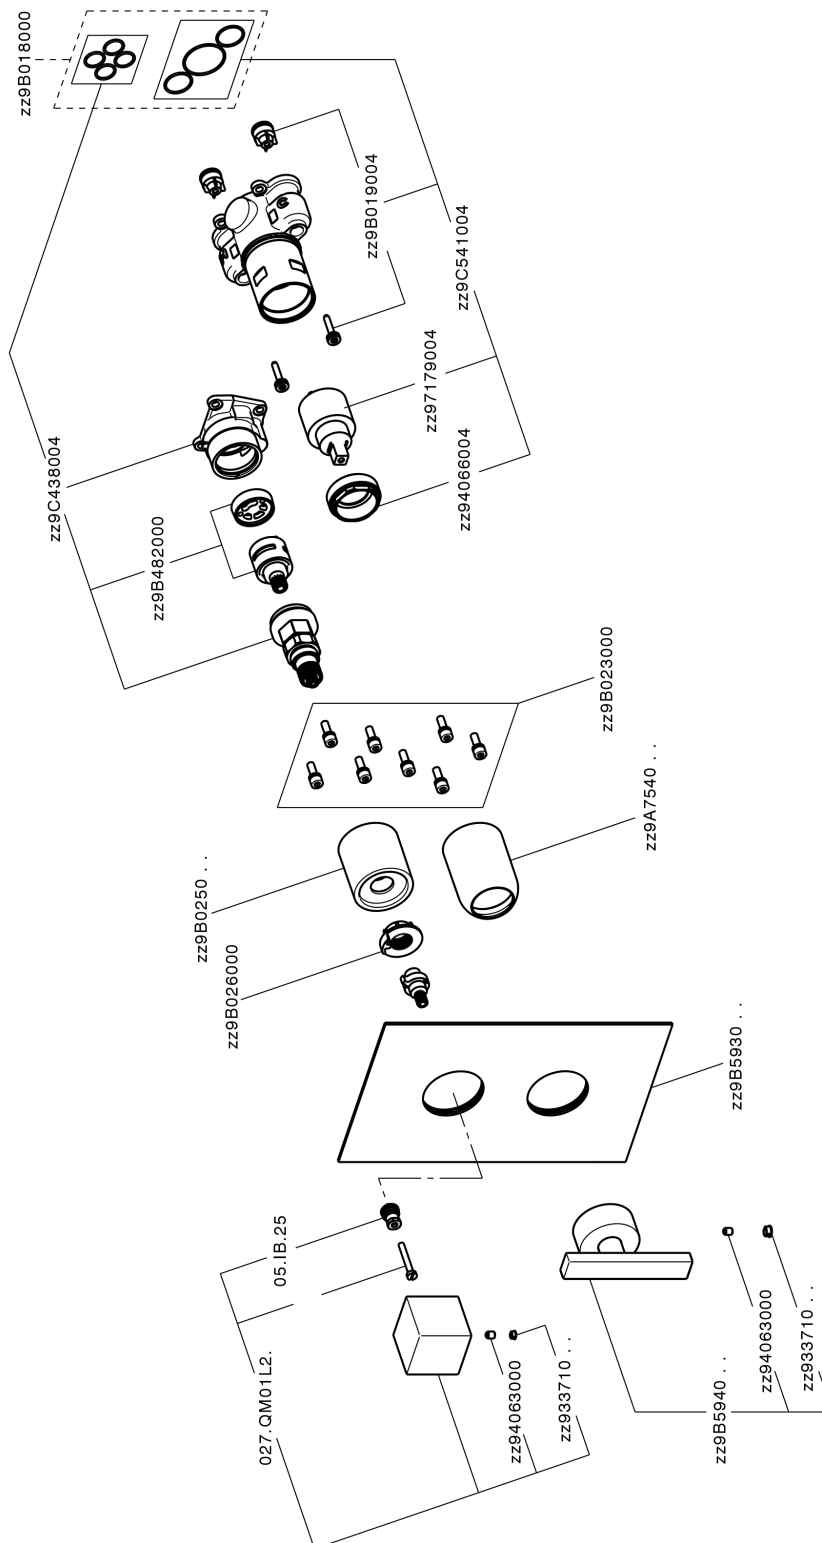

Exposed part for Single Lever One Box Valve ONE BOX_WE0BM030

WE0BM030

<https://en.cisal.it/exposed-part-for-single-lever-one-box-valve-one-box-we0bm030>

One Box Universal Concealed Part ONE BOX_ZA00B031

ZA00B031

<https://en.cisal.it/one-box-universal-concealed-part-one-box-za00b031>

One Box Universal Concealed Part ONE BOX_ZA00B030

ZA00B030

<https://en.cisal.it/one-box-universal-concealed-part-one-box-za00b030>

2026-04-28