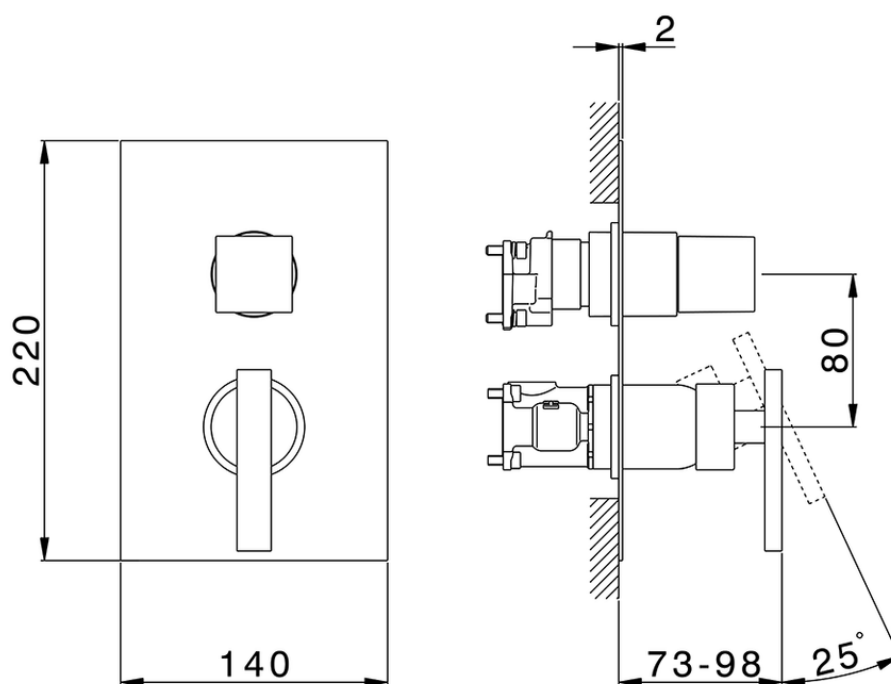

Exposed part for Single Lever One Box Valve ONE BOX_WE0BM030

WE0BM030

<https://en.cisal.it/exposed-part-for-single-lever-one-box-valve-one-box-we0bm030>

ZA00B031

<https://en.cisal.it/one-box-universal-concealed-part-one-box-za00b031>