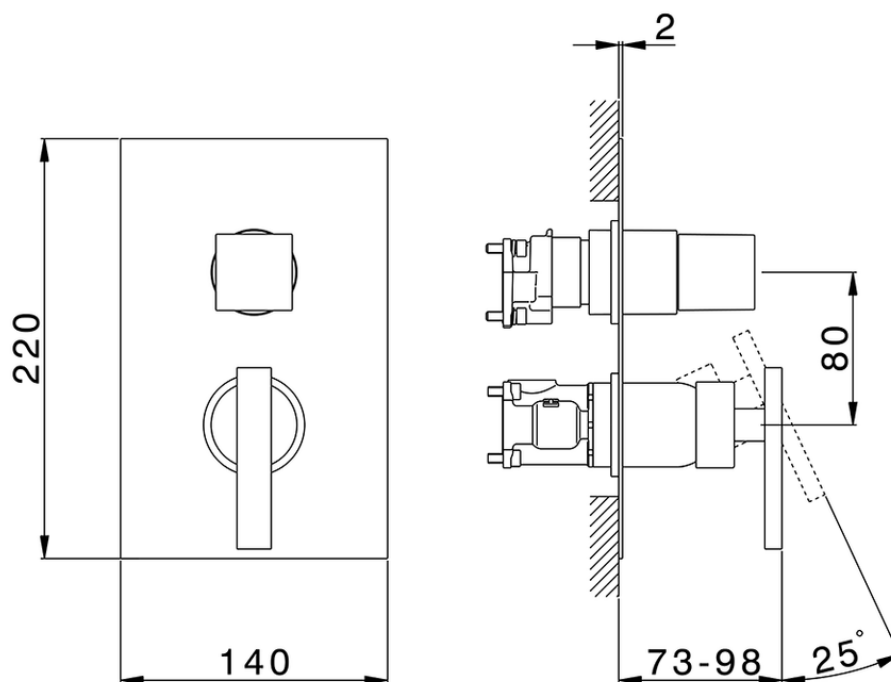

Exposed part for Single Lever One Box Valve ONE BOX_WE0BM030

WE0BM030

<https://en.cisal.it/exposed-part-for-single-lever-one-box-valve-one-box-we0bm030>

ZA00B031

<https://en.cisal.it/one-box-universal-concealed-part-one-box-za00b031>