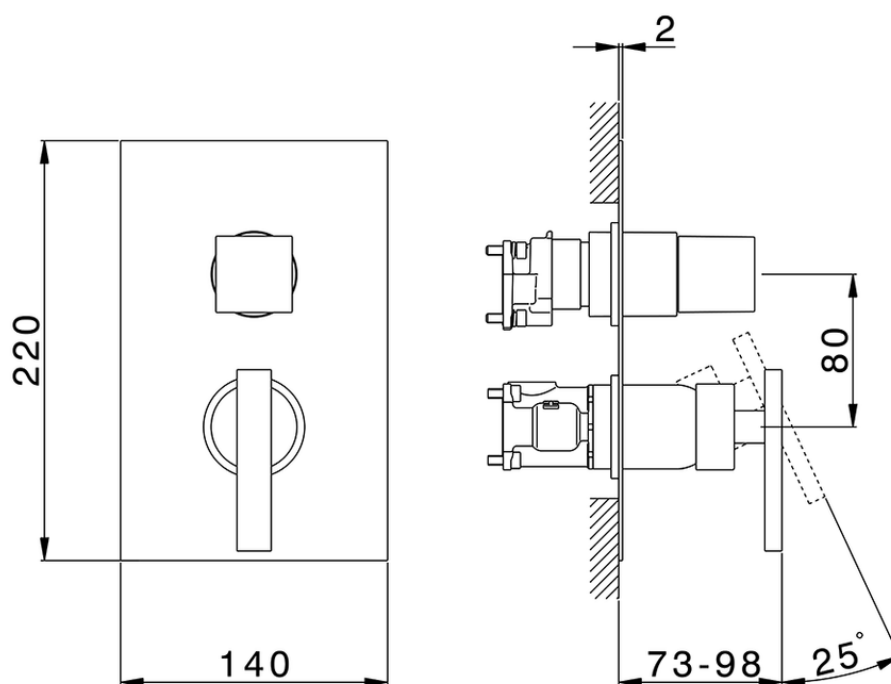

## Exposed part for Single Lever One Box Valve ONE BOX\_WE0BM030

WE0BM030

<https://en.cisal.it/exposed-part-for-single-lever-one-box-valve-one-box-we0bm030>

ZA00B031

<https://en.cisal.it/one-box-universal-concealed-part-one-box-za00b031>