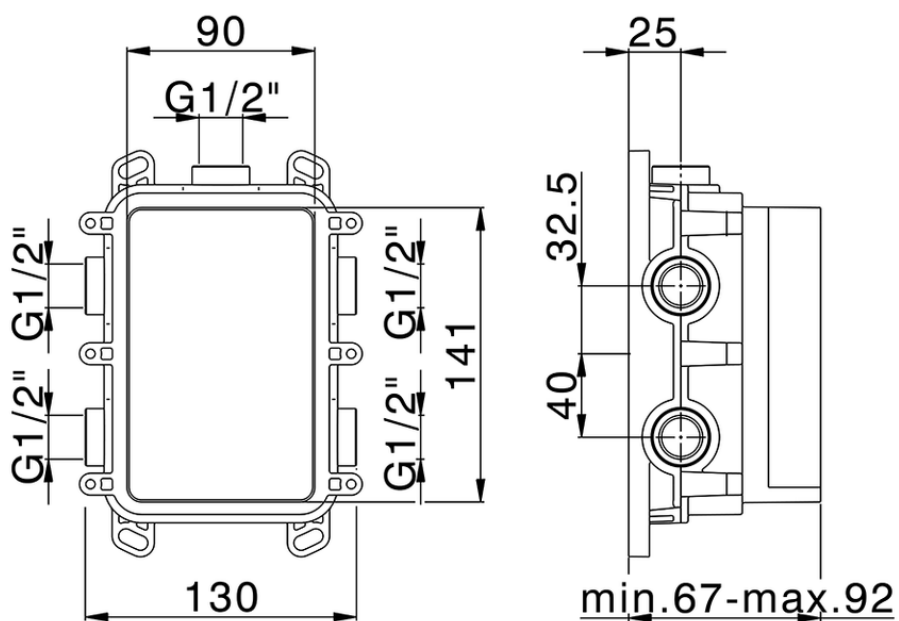

## Exposed part for Single Lever One Box Valve ONE BOX\_WE0BM030

WE0BM030

<https://en.cisal.it/exposed-part-for-single-lever-one-box-valve-one-box-we0bm030>

ZA00B031

<https://en.cisal.it/one-box-universal-concealed-part-one-box-za00b031>