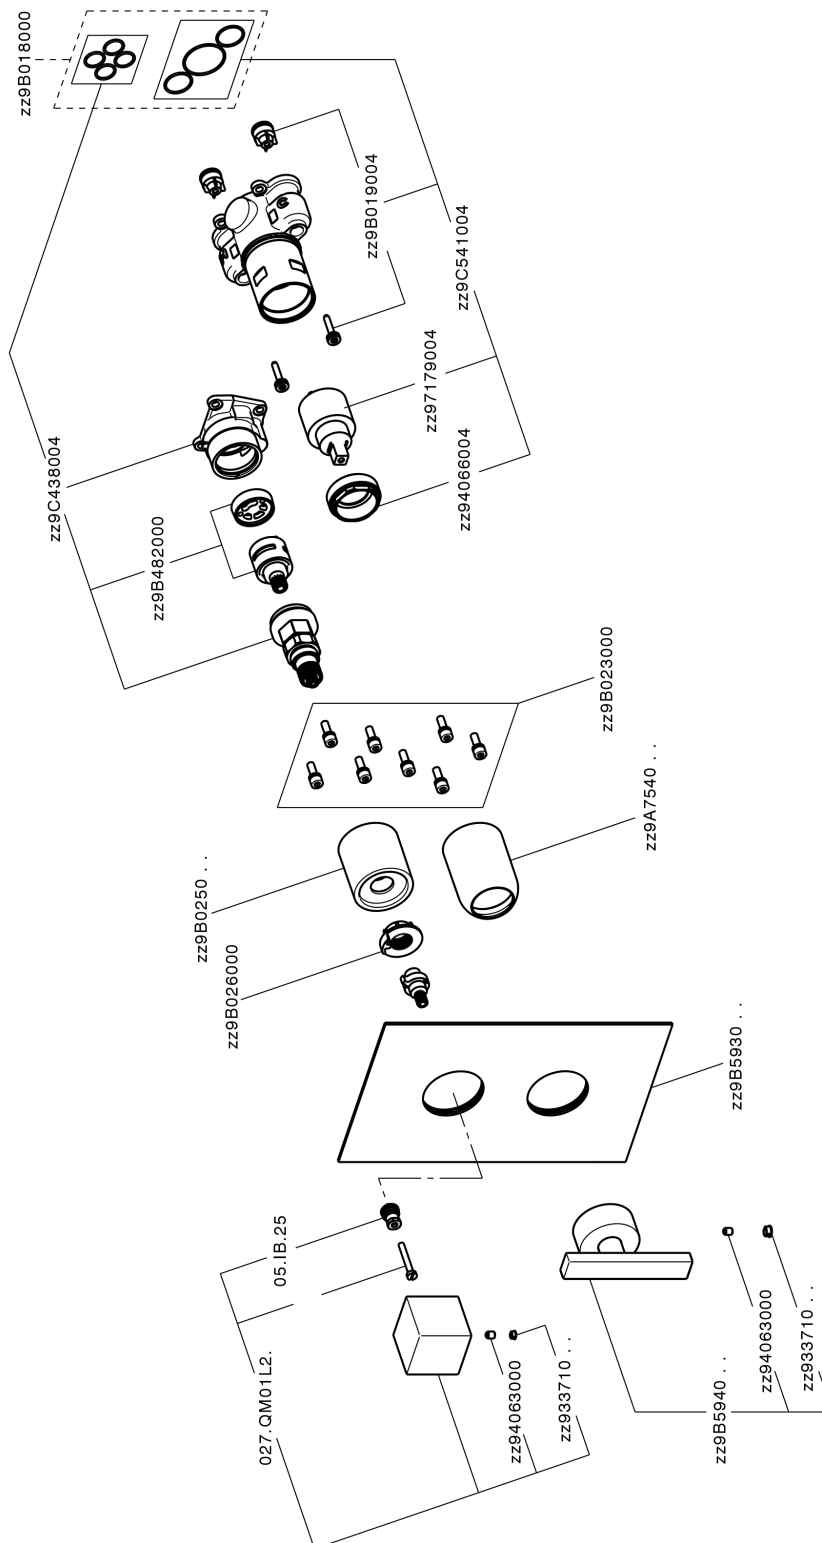

Exposed part for Single Lever One Box Valve ONE BOX_WE0BM030

WE0BM030

<https://en.cisal.it/exposed-part-for-single-lever-one-box-valve-one-box-we0bm030>

One Box Universal Concealed Part ONE BOX_ZA00B031

ZA00B031

<https://en.cisal.it/one-box-universal-concealed-part-one-box-za00b031>

One Box Universal Concealed Part ONE BOX_ZA00B030

ZA00B030

<https://en.cisal.it/one-box-universal-concealed-part-one-box-za00b030>

2026-06-13