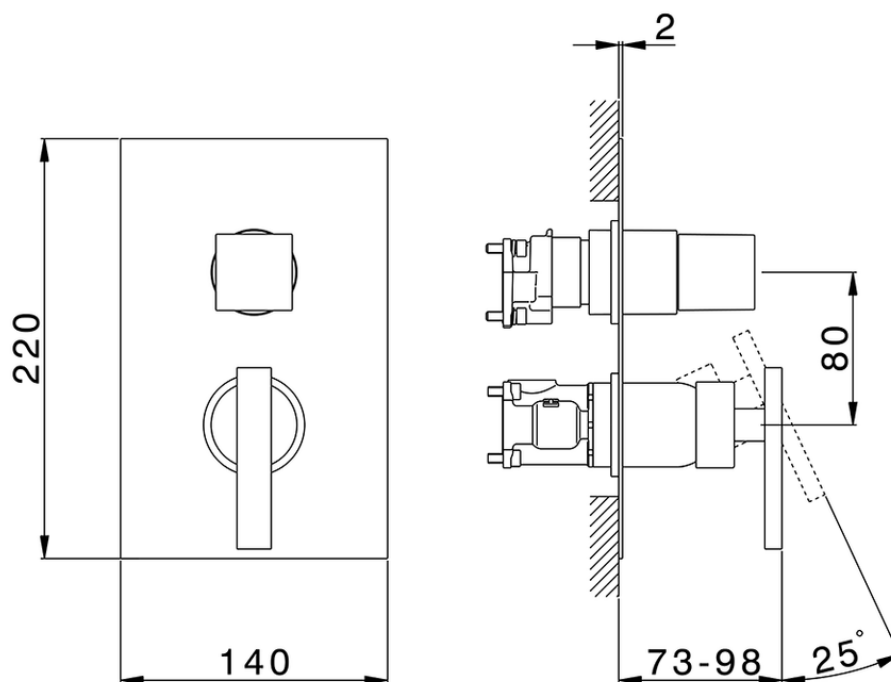

## Exposed part for Single Lever One Box Valve ONE BOX\_WE0BM030

WE0BM030

<https://en.cisal.it/exposed-part-for-single-lever-one-box-valve-one-box-we0bm030>

ZA00B031

<https://en.cisal.it/one-box-universal-concealed-part-one-box-za00b031>