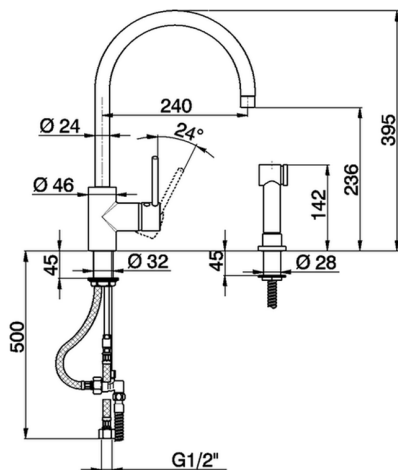

Single lever sink mixer with pull out handspray KITCHEN_LL004570

MODEL **LL004570**

Single lever sink mixer with pull out handspray, swivel spout, 150 cm Brass Flexible Hose

AVAILABLE FINISHINGS

-  **21** 21 Chrome
-  **2A** 2A Satin Brushed Nickel
-  **2F** 2F Brushed Nickel

CHARACTERISTICS

Cartridge Spare Parts **ZZ93196000**

38 mm Cartridge