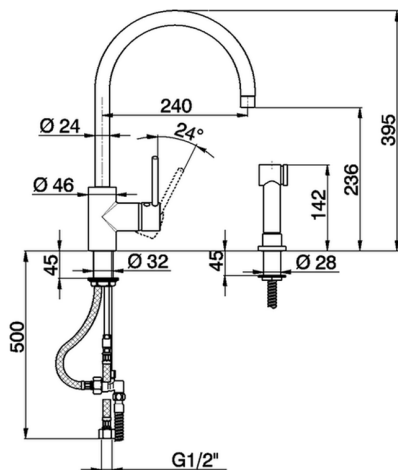

## Single lever sink mixer with pull out handspray KITCHEN\_LL004570

MODEL **LL004570**

Single lever sink mixer with pull out handspray, swivel spout, 150 cm Brass Flexible Hose

### CHARACTERISTICS

Cartridge Spare Parts **ZZ93196000**

**38 mm Cartridge**