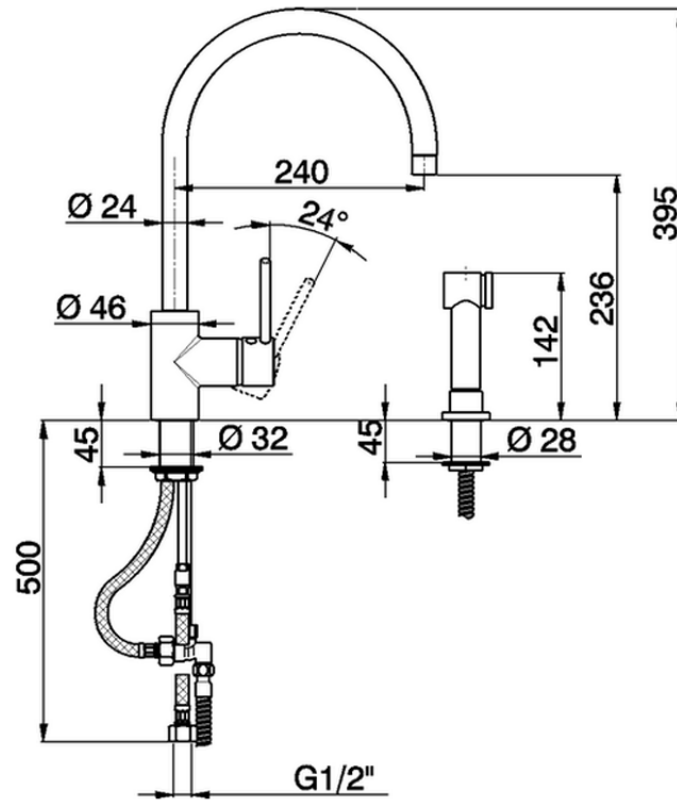

## Single lever sink mixer with pull out handspray KITCHEN\_LL004570

LL004570

<https://en.cisal.it/single-lever-sink-mixer-with-pull-out-handspray-kitchen-ll004570>

2026-06-08