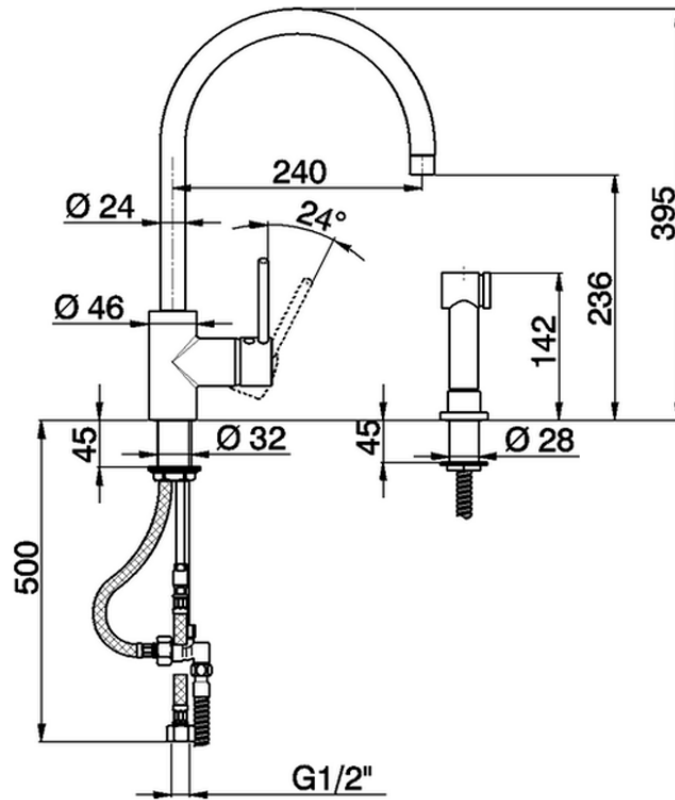

## Single lever sink mixer with pull out handspray KITCHEN\_LL004570

LL004570

<https://en.cisal.it/single-lever-sink-mixer-with-pull-out-handspray-kitchen-ll004570>

2026-04-28