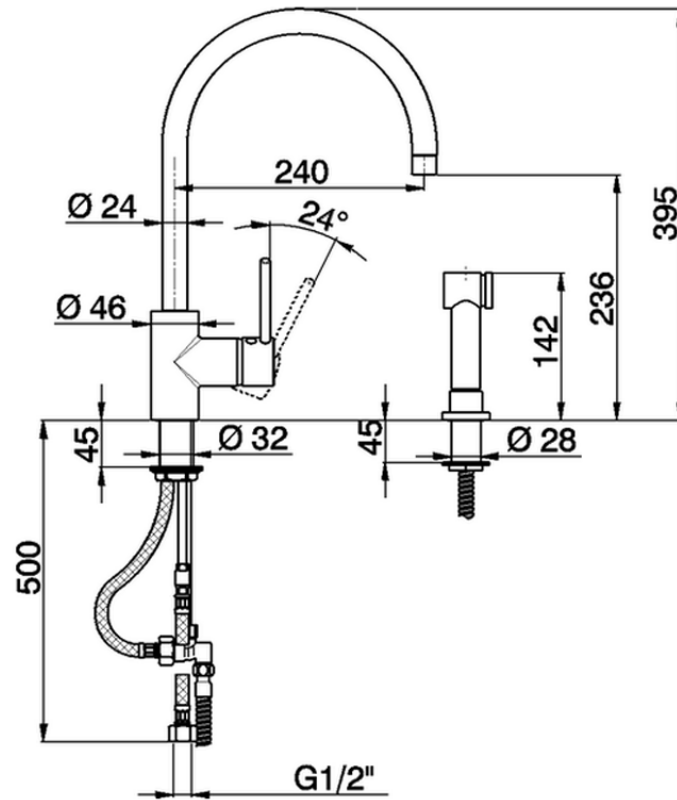

Single lever sink mixer with pull out handspray KITCHEN_LL004570

LL004570

<https://en.cisal.it/single-lever-sink-mixer-with-pull-out-handspray-kitchen-ll004570>

2026-04-28