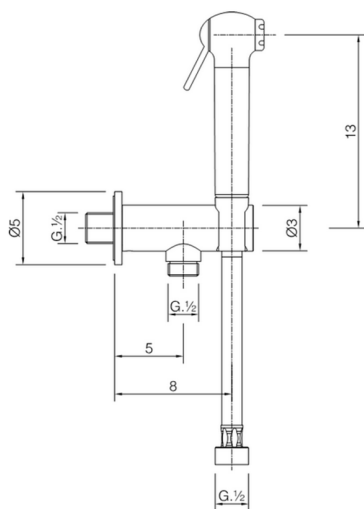

Bidet handshower set HYGENIC SHOWERS_SC007910

MODEL **SC007910**

Bidet handshower set, wall mounted holder with safety valve, Bidet handshower, PVC 120 cm. Flexible hose

AVAILABLE FINISHINGS

-  **21** 21 Chrome
-  **24** 24 Gold

CHARACTERISTICS

Hygienic Spray **1**

Bidet handshower

2024-09-16