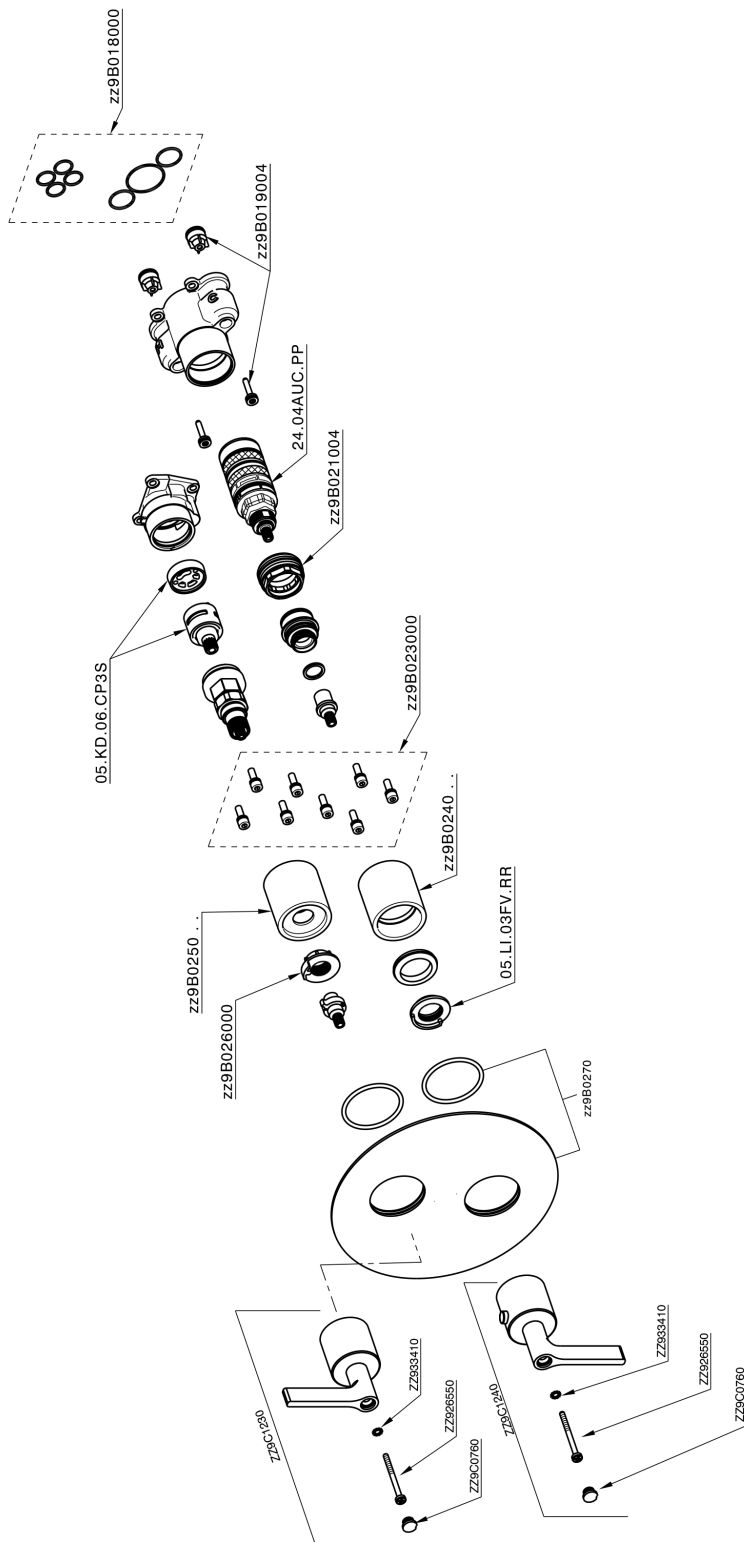

Exposed part for Thermostatic One Box Valve GRACE_GLOBT030

MODEL **GLOBT030**

Exposed part for Thermostatic One Box Valve, with 1-2-3 outlet deviator, Minimum depth of installation: 67 mm, without concealed part, for items ZA00B030-ZA00B031

Cartridge Spare Parts **24.04A.PP**

8x20 Plus P Thermostatic Valve

Installation **Concealed**

Required concealed parts **ZA00B031**

ZA00B030

DeviaStop

The Cisal Devia Stop technology allows to adjust the water flow and to direct it to the selected output point (overhead soaker, hand shower, etc).

Thermostatic

The Cisal thermostatic is your personal water manager, helping you to handle, control and save water and energy.

Exposed part for Thermostatic One Box Valve GRACE_GLOBT030

GLOBT030

<https://en.cisal.it/exposed-part-for-thermostatic-one-box-valve-grace-globt030>

One Box Universal Concealed Part ONE BOX_ZA00B031

MODEL **ZA00B031**

One Box Universal Concealed Part, for 1, 2 or 3 outlet thermostatic or single lever, without trim kit, with noise reducers, with sealing gasket