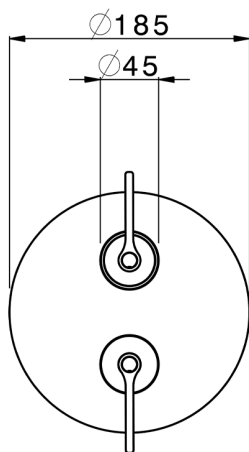

CHARACTERISTICS

Cartridge Spare Parts **24.04A.PP**

8x20 Plus P Thermostatic Valve

Installation **Concealed**

Required concealed parts **ZA00B031**

ZA00B030

DeviaStop

The Cisal Devia Stop technology allows to adjust the water flow and to direct it to the selected output point (overhead soaker, hand shower, etc).

Thermostatic

The Cisal thermostatic is your personal water manager, helping you to handle, control and save water and energy.