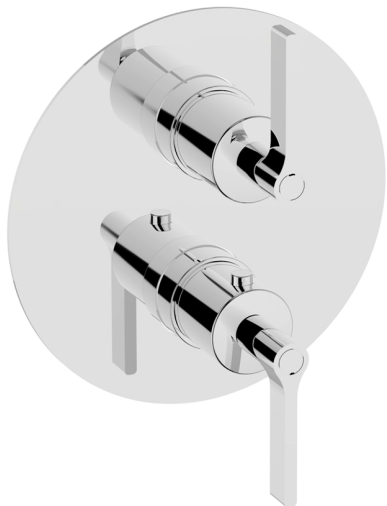

Exposed part for Thermostatic One Box Valve GRACE_GLOBT030

MODEL **GLOBT030**

Exposed part for Thermostatic One Box Valve, with 1-2-3 outlet deviator, Minimum depth of installation: 67 mm, without concealed part, for items ZA00B030-ZA00B031

Cartridge Spare Parts **24.04A.PP**

8x20 Plus P Thermostatic Valve

Installation **Concealed**

Required concealed parts **ZA00B031**

ZA00B030

DeviaStop

The Cisal Devia Stop technology allows to adjust the water flow and to direct it to the selected output point (overhead soaker, hand shower, etc).

Thermostatic

The Cisal thermostatic is your personal water manager, helping you to handle, control and save water and energy.

Exposed part for Thermostatic One Box Valve GRACE_GLOBT030

GLOBT030

<https://en.cisal.it/exposed-part-for-thermostatic-one-box-valve-grace-globt030>

One Box Universal Concealed Part ONE BOX_ZA00B031

MODEL **ZA00B031**

One Box Universal Concealed Part, for 1, 2 or 3 outlet thermostatic or single lever, without trim kit, with noise reducers, with sealing gasket