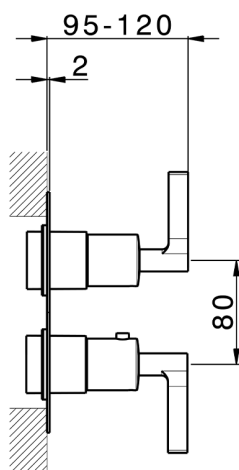

CHARACTERISTICS

Cartridge Spare Parts **24.04A.PP**

8x20 Plus P Thermostatic Valve

Installation **Concealed**

Required concealed parts **ZA00B031**

ZA00B030

DeviaStop

The Cisal Devia Stop technology allows to adjust the water flow and to direct it to the selected output point (overhead soaker, hand shower, etc).

Thermostatic

The Cisal thermostatic is your personal water manager, helping you to handle, control and save water and energy.