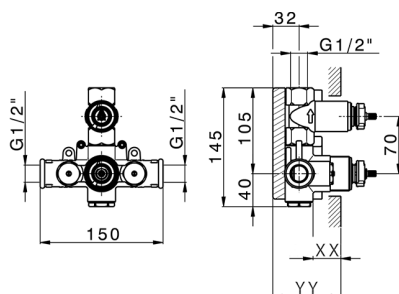

Concealed thermostatic shower valve, 1-outlet CONCEALED_ZA007301

MODEL **ZA007301**

Concealed thermostatic shower valve,
1-outlet, Stopvalve with 1/2" outlet, without trim kit

AVAILABLE FINISHINGS

CHARACTERISTICS

Concealed **1**
Cartridge Spare Parts **24.04A.PP**
8x20 Plus P Thermostatic Valve

Piastra/Plate/Plaque/Platte/Placa
2-3mm: XX 25-40 YY 76-91
10mm: XX 16-31 YY 65-80

Thermostatic

The Cisal thermostatic is your personal water manager, helping you to handle, control and save water and energy.

Concealed thermostatic shower valve, 1-outlet CONCEALED_ZA007301

ZA007301

<https://en.cisal.it/concealed-thermostatic-shower-valve-1-outlet-concealed-za007301>

2024-12-22