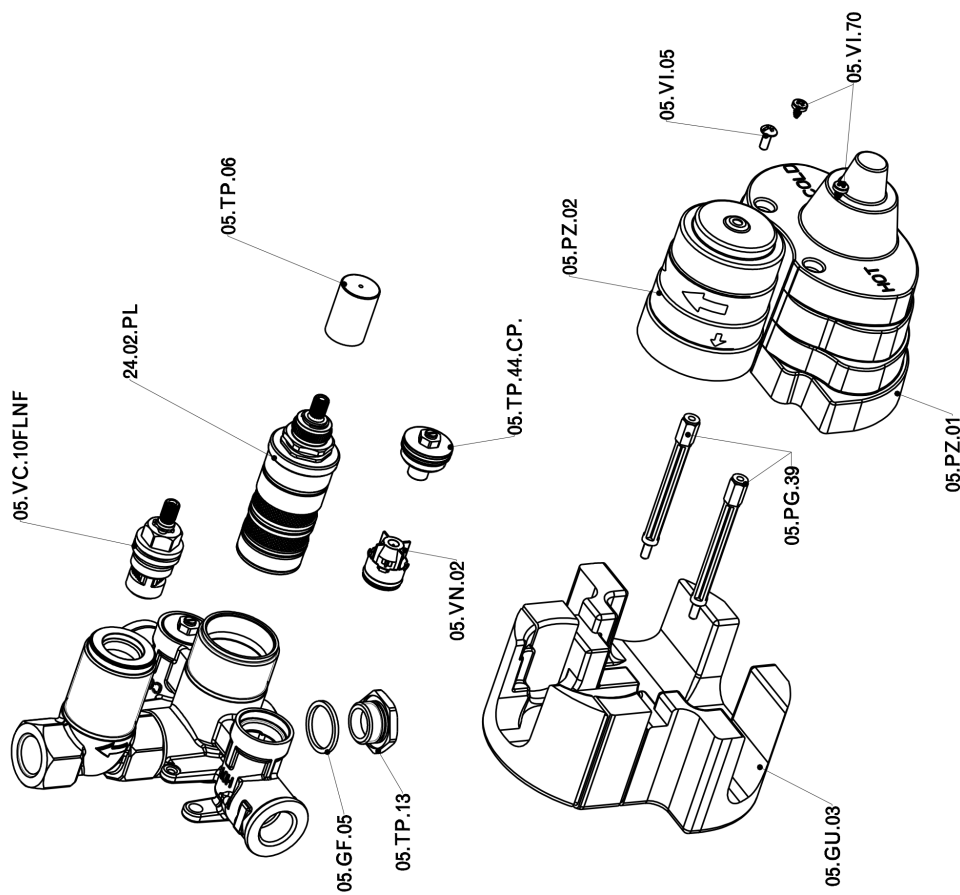

Concealed thermostatic shower valve, 1-outlet CONCEALED_ZA007301

MODEL **ZA007301**

Concealed thermostatic shower valve,
1-outlet, Stopvalve with 1/2" outlet, without trim kit

AVAILABLE FINISHINGS

CHARACTERISTICS

Concealed **1**
Cartridge Spare Parts **24.04A.PP**
8x20 Plus P Thermostatic Valve

Piastra/Plate/Plaque/Platte/Placa
2-3mm: XX 25-40 YY 76-91
10mm: XX 16-31 YY 65-80

Thermostatic

The Cisal thermostatic is your personal water manager, helping you to handle, control and save water and energy.

Concealed thermostatic shower valve, 1-outlet CONCEALED_ZA007301

ZA007301

<https://en.cisal.it/concealed-thermostatic-shower-valve-1-outlet-concealed-za007301>

2024-12-22